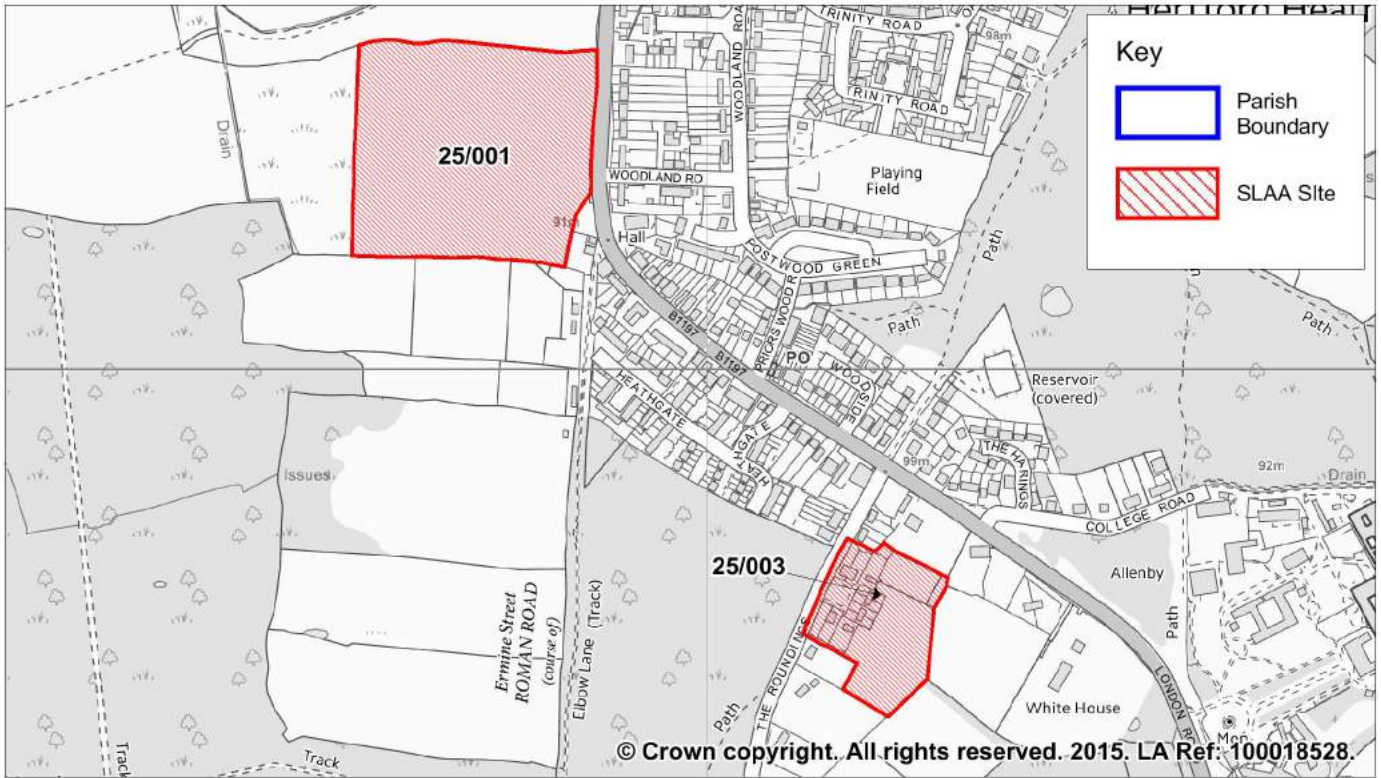

SLAA Sites: Hertford Heath Parish

(25)