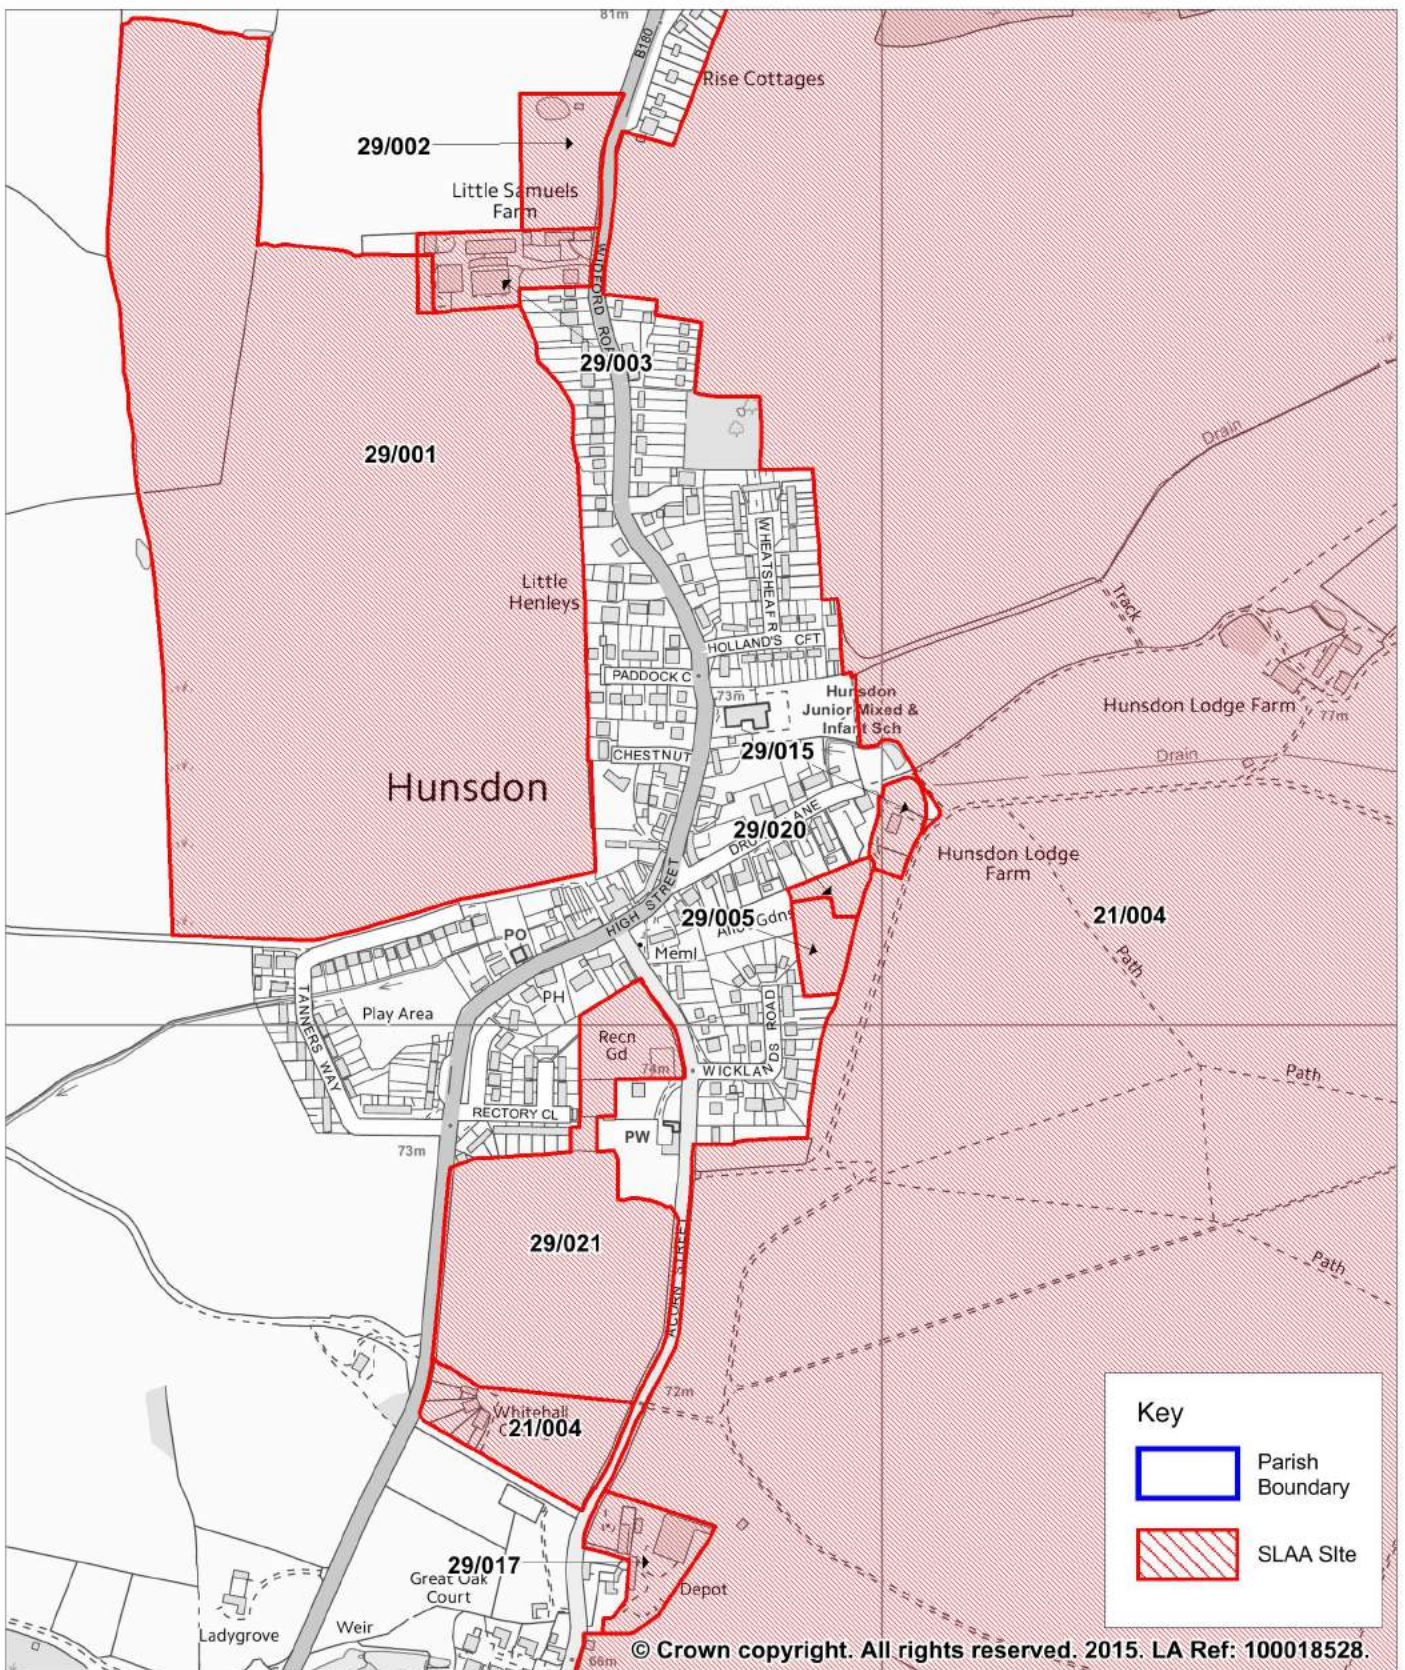

SLAA Sites: Albury Parish

ESSENTIAL REFERENCE PAPER 'D'

(06)

SLAA Sites: Anstey Parish (07)

SLAA Sites: Ardeley Parish (08)

SLAA Sites: Aspenden Parish (09)

SLAA Sites: Aston Parish (10)

SLAA Sites: Aston Parish (10)

SLAA Sites: Braughing Parish (15)

SLAA Sites: Brent Pelham Parish (16)

SLAA Sites: Brickendon Liberty Parish

(17)

SLAA Sites: Buckland Parish (18)

SLAA Sites: Cottered Parish (19)

SLAA Sites: Datchworth Parish (20)

SLAA Sites: Hornead Parish (28)

SLAA Sites: Hunsdon Parish (29)

SLAA Sites: Hunsdon Parish (29)

SLAA Sites: Little Berkhamsted Parish (30)

SLAA Sites: Little Hadham Parish (31)

SLAA Sites: Little Hadham Parish (31)

SLAA Sites: Thorley Parish (41)

SLAA Sites: Thorley Parish (41)

SLAA Sites: Thundridge Parish (42)

SLAA Sites: Thundridge Parish (42)

SLAA Sites: Thundridge Parish (42)

SLAA Sites: Thundridge Parish (42)

SLAA Sites: Walkern Parish (43)