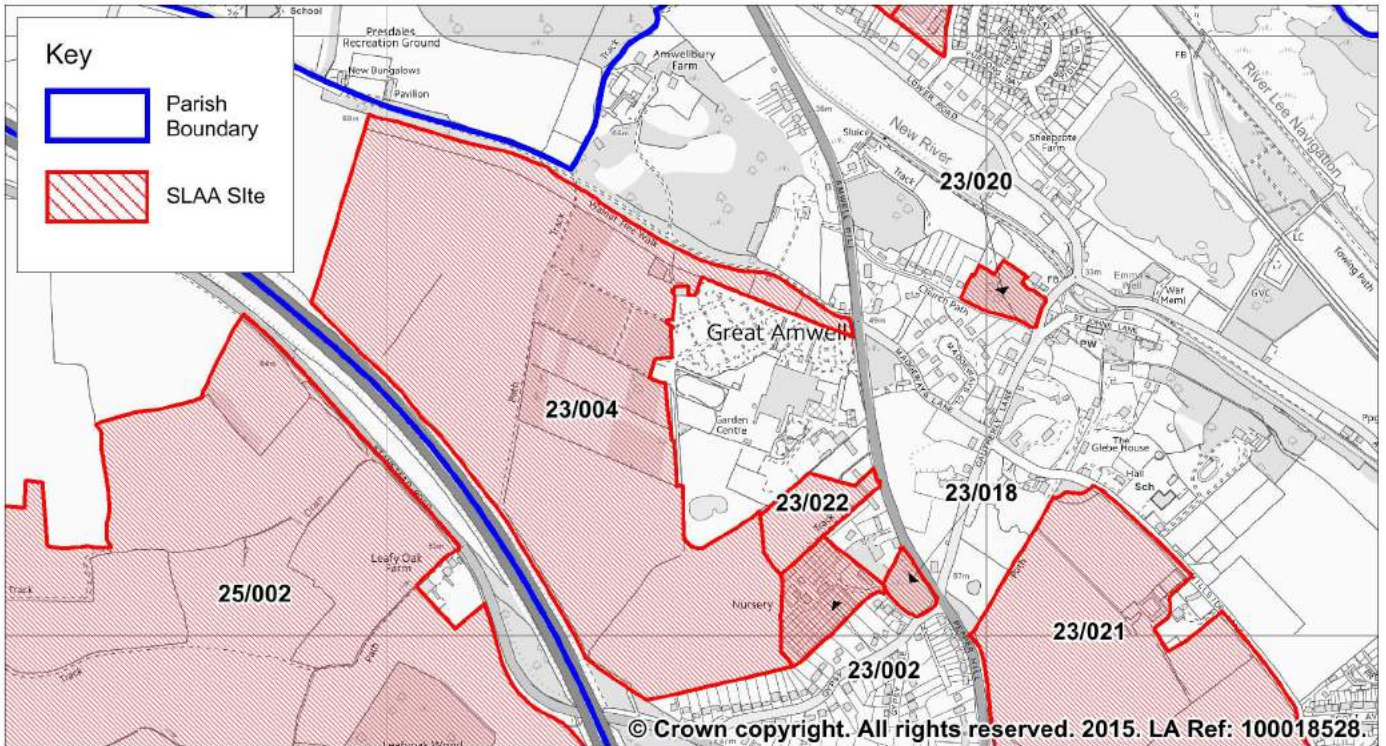

SLAA Sites: Eastwick and Gilston Parish (21)

(SLAA Site: 21/004 Only)

SLAA Sites: Eastwick and Gilston Parish (21)

(Excluding SLAA Site: 21/004)

SLAA Sites: Furneux Pelham Parish (22)

SLAA Sites: Great Amwell Parish (23)