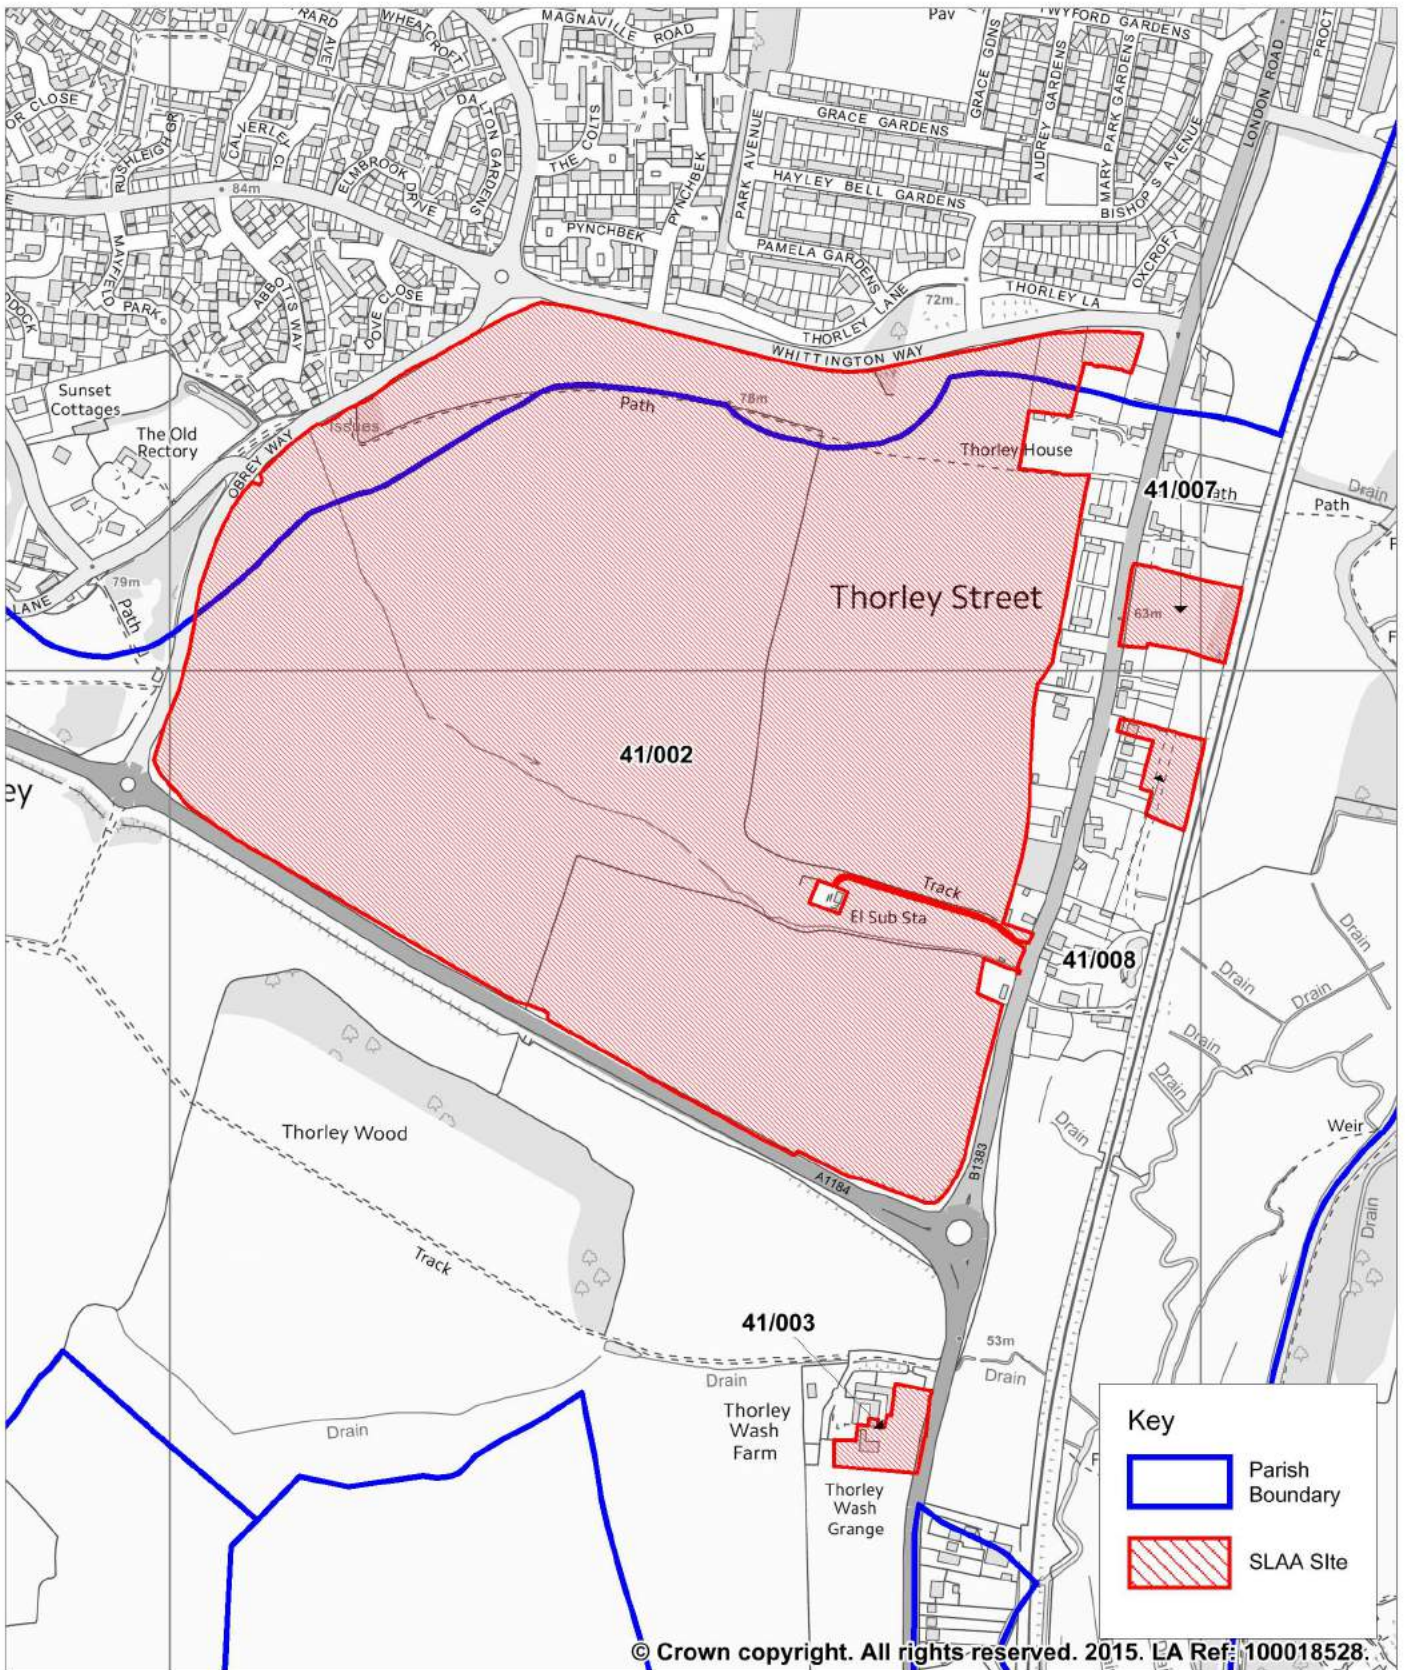

SLAA Sites: Thorley Parish (41)