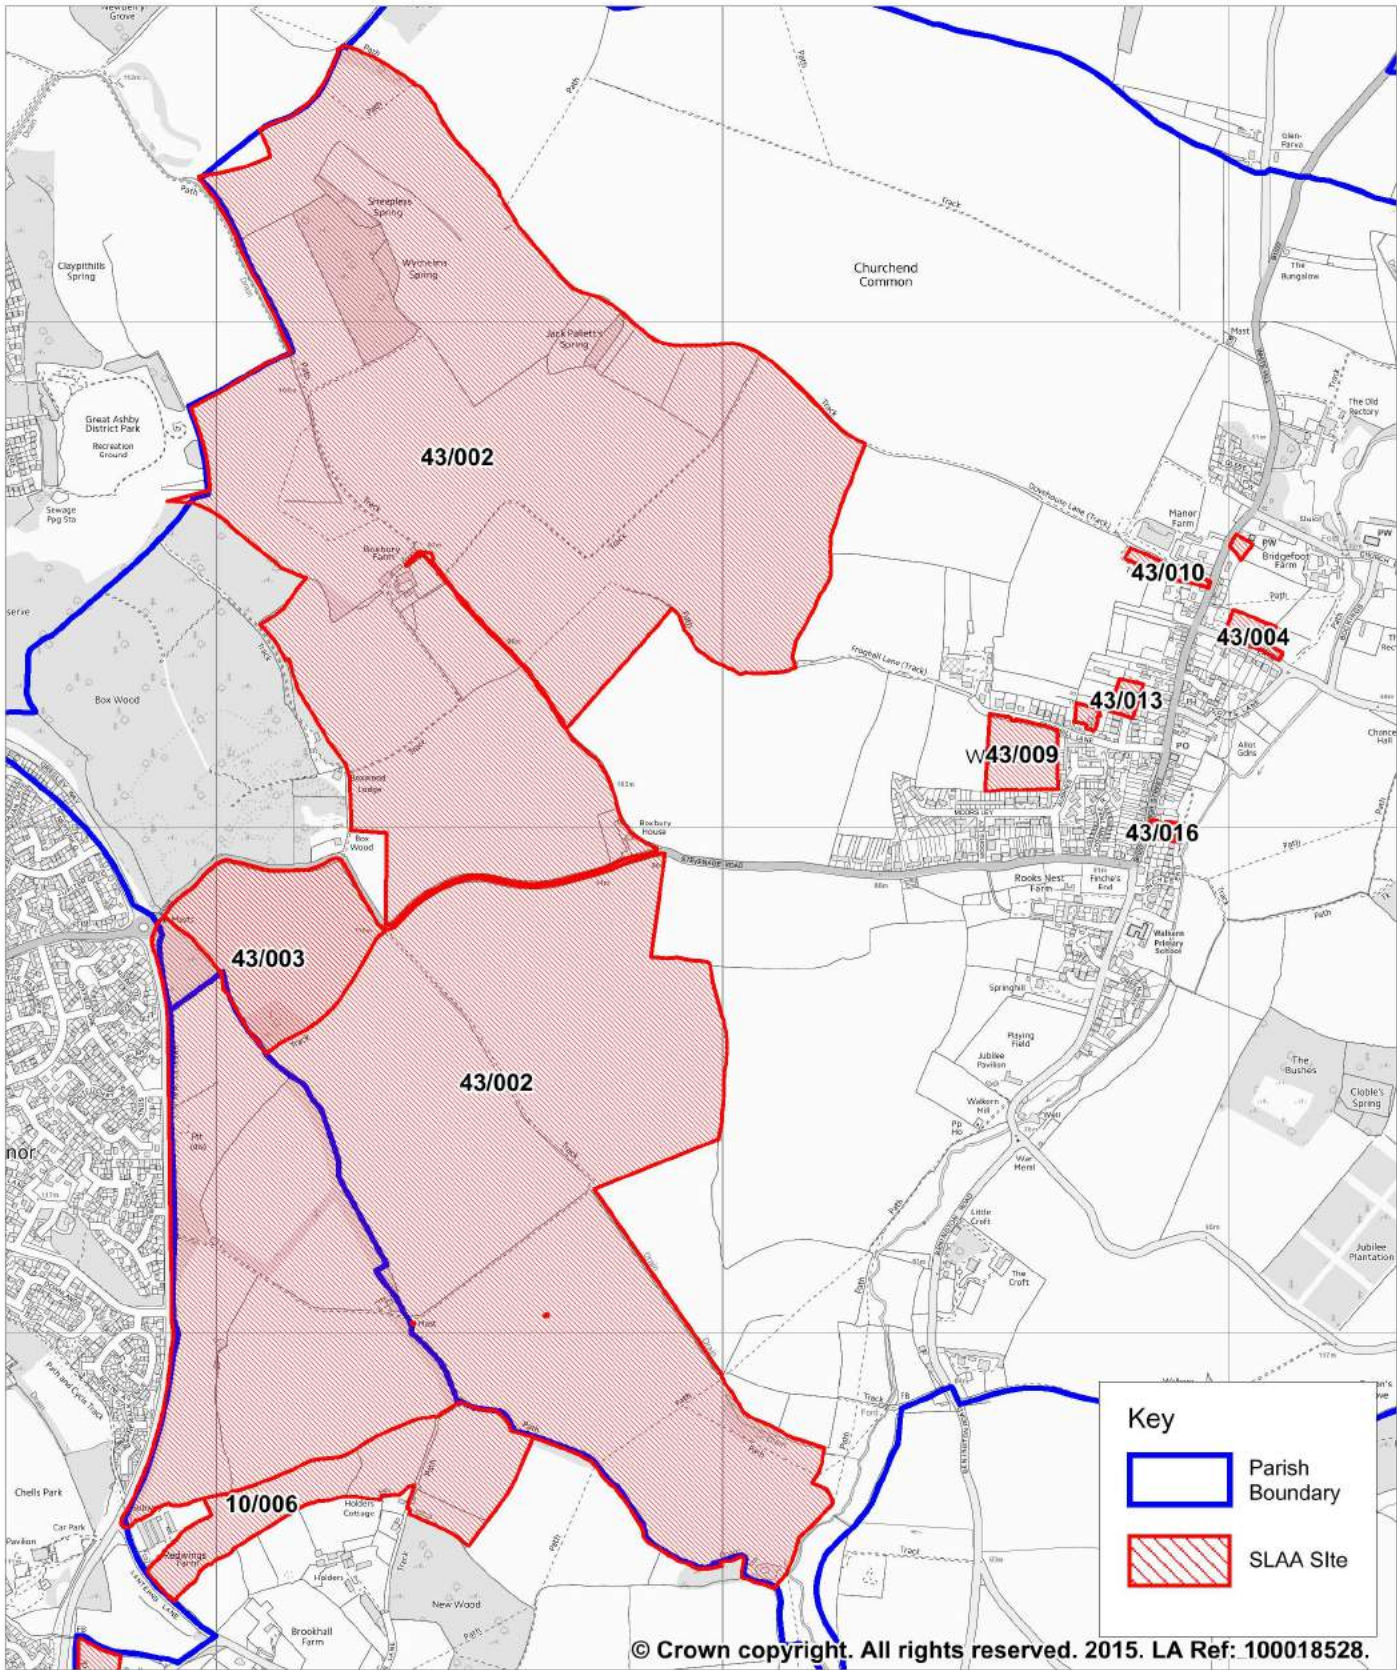

SLAA Sites: Albury Parish

ESSENTIAL REFERENCE PAPER 'D'

(06)

SLAA Sites: Anstey Parish (07)

SLAA Sites: Ardeley Parish (08)

SLAA Sites: Aspenden Parish (09)

SLAA Sites: Aston Parish (10)

SLAA Sites: Aston Parish (10)

SLAA Sites: Bayford Parish (11)

SLAA Sites: Bayford Parish (11)

SLAA Sites: Bengoe Rural Parish (12)

SLAA Sites: Benington Parish (13)

SLAA Sites: Benington Parish (13)

SLAA Sites: Benington Parish (13)

SLAA Sites: Braughing Parish (15)

SLAA Sites: Braughing Parish (15)

SLAA Sites: Brent Pelham Parish (16)

SLAA Sites: Brickendon Liberty Parish

(17)

SLAA Sites: Buckland Parish (18)

SLAA Sites: Cottered Parish (19)

SLAA Sites: Datchworth Parish (20)

SLAA Sites: Thorley Parish (41)

SLAA Sites: Thorley Parish (41)

SLAA Sites: Thundridge Parish (42)

SLAA Sites: Thundridge Parish (42)

SLAA Sites: Thundridge Parish (42)

SLAA Sites: Thundridge Parish (42)

SLAA Sites: Walkern Parish (43)