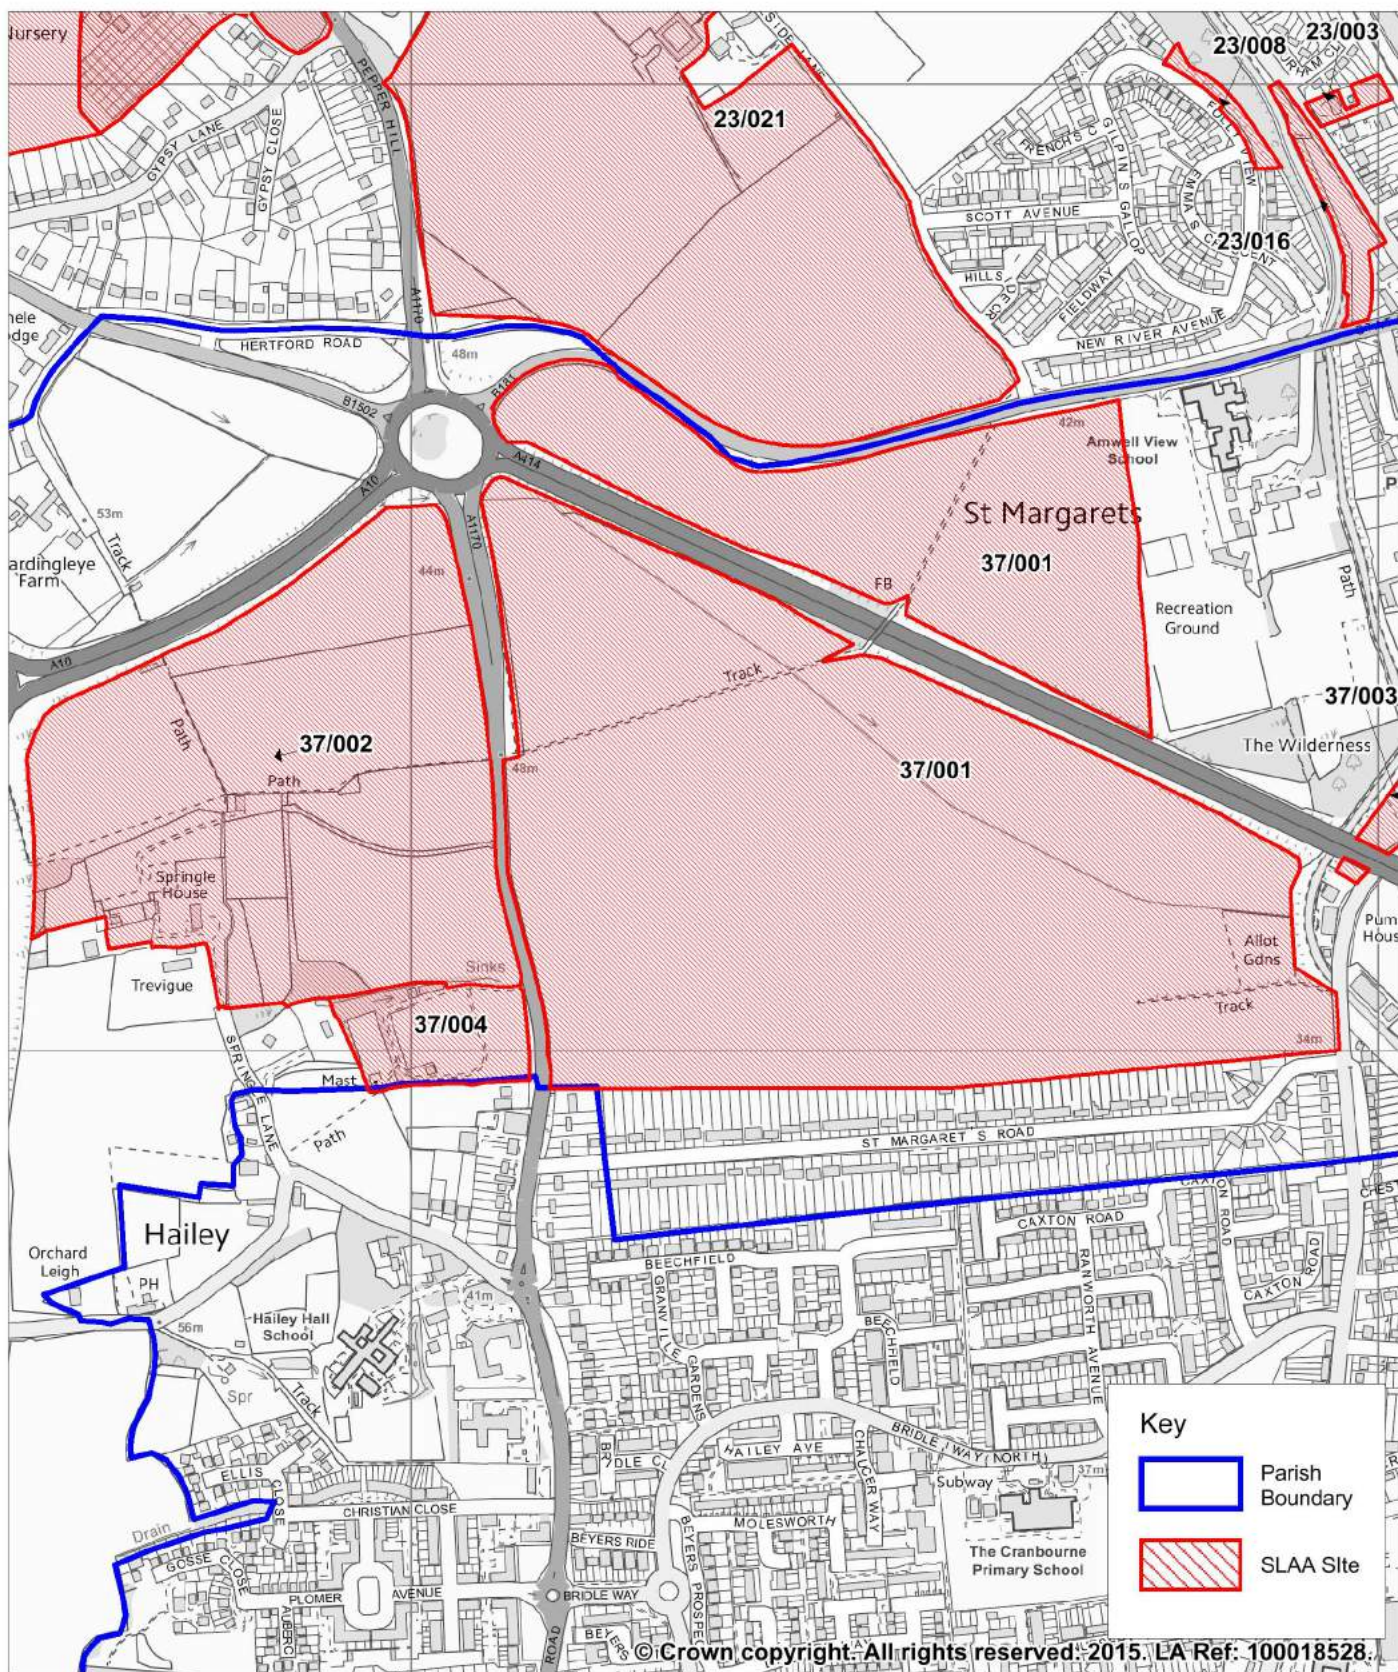

SLAA Sites: Hornead Parish (28)

SLAA Sites: Hunsdon Parish (29)

SLAA Sites: Hunsdon Parish (29)

SLAA Sites: Little Berkhamsted Parish (30)

SLAA Sites: Little Hadham Parish (31)

SLAA Sites: Little Hadham Parish (31)

SLAA Sites: Much Hadham Parish

(33)

SLAA Sites: Hunsdon Parish

(29)

Key

-  Parish Boundary
-  SLAA Site

SLAA Sites: Stanstead St. Margarets Parish (37)

SLAA Sites: Standon Parish