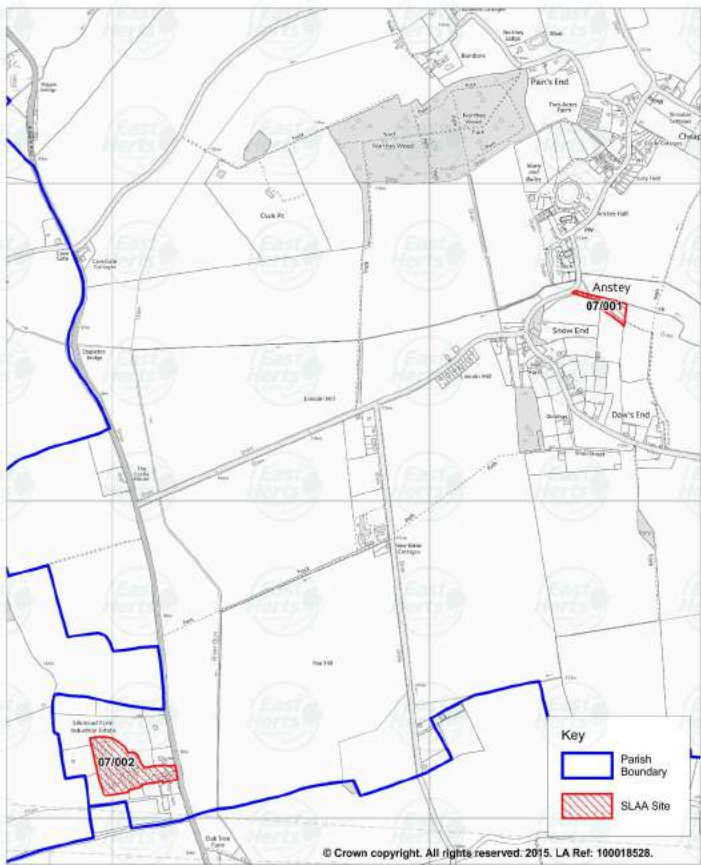

SLAA Sites: Albury Parish

ESSENTIAL REFERENCE PAPER 'D'

(06)

SLAA Sites: Anstey Parish (07)

SLAA Sites: Ardeley Parish (08)

SLAA Sites: Aspenden Parish (09)

SLAA Sites: Aston Parish (10)

SLAA Sites: Aston Parish (10)

SLAA Sites: Bayford Parish (11)

SLAA Sites: Bayford Parish (11)

SLAA Sites: Bengoe Rural Parish (12)

SLAA Sites: Benington Parish (13)

SLAA Sites: Benington Parish (13)

SLAA Sites: Benington Parish (13)

SLAA Sites: Braughing Parish (15)

SLAA Sites: Thorley Parish (41)

SLAA Sites: Thorley Parish (41)

SLAA Sites: Thundridge Parish (42)

SLAA Sites: Thundridge Parish (42)

SLAA Sites: Thundridge Parish (42)

SLAA Sites: Thundridge Parish (42)

SLAA Sites: Walkern Parish (43)

SLAA Sites: Walkern Parish (43)

SLAA Sites: Wareside Parish (44)

SLAA Sites: Wareside Parish (44)

SLAA Sites: Watton-at-Stone Parish (45)

SLAA Sites: Westmill Parish (46)

SLAA Sites: Widford Parish (47)

SLAA Sites: Widford Parish (47)