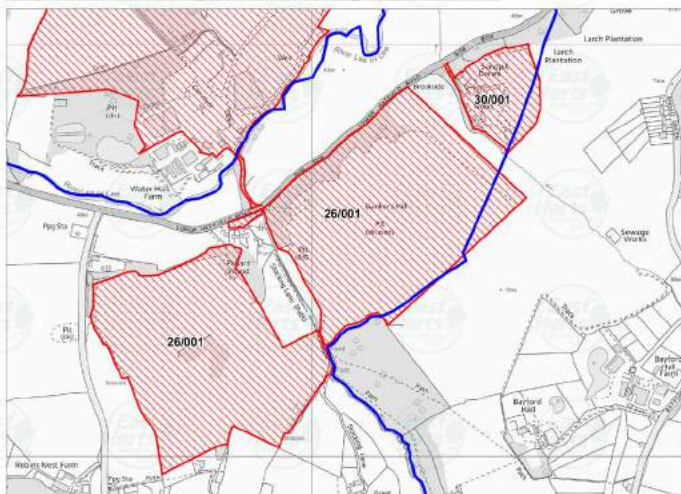

SLAA Sites: Hornead Parish (28)

SLAA Sites: Hunsdon Parish (29)

SLAA Sites: Hunsdon Parish (29)

SLAA Sites: Little Berkhamsted Parish (30)

SLAA Sites: Little Hadham Parish (31)

SLAA Sites: Little Hadham Parish (31)