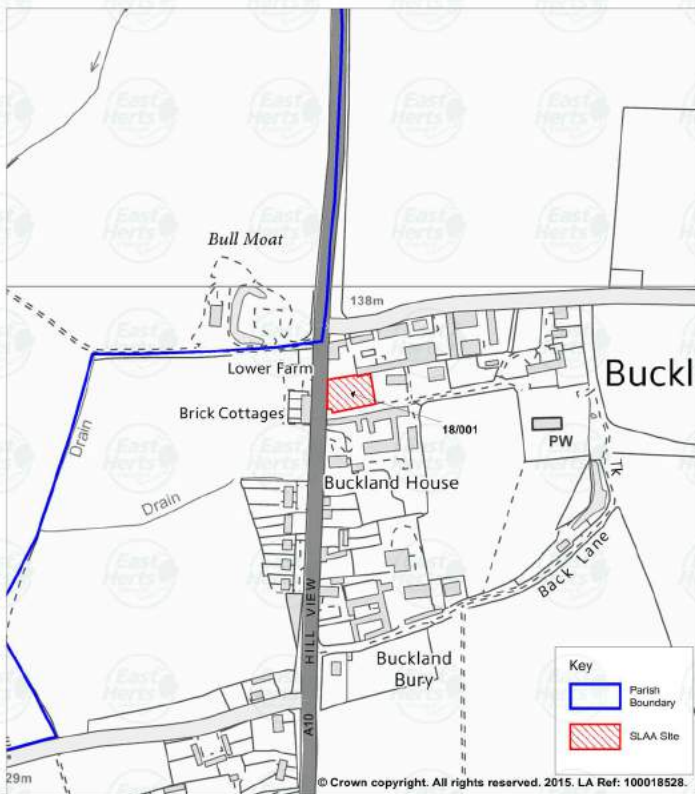

SLAA Sites: Albury Parish

ESSENTIAL REFERENCE PAPER 'D'

(06)

SLAA Sites: Anstey Parish (07)

SLAA Sites: Ardeley Parish (08)

SLAA Sites: Aspenden Parish (09)

SLAA Sites: Aston Parish (10)

SLAA Sites: Aston Parish (10)

SLAA Sites: Braughing Parish (15)

SLAA Sites: Brent Pelham Parish (16)

SLAA Sites: Brickendon Liberty Parish

(17)

SLAA Sites: Buckland Parish (18)

SLAA Sites: Cottered Parish (19)

SLAA Sites: Datchworth Parish (20)

SLAA Sites: Thorley Parish (41)

SLAA Sites: Thorley Parish (41)

SLAA Sites: Thundridge Parish (42)

SLAA Sites: Thundridge Parish (42)

SLAA Sites: Thundridge Parish (42)

SLAA Sites: Thundridge Parish (42)

SLAA Sites: Walkern Parish (43)

SLAA Sites: Walkern Parish (43)

SLAA Sites: Wareside Parish (44)

SLAA Sites: Wareside Parish (44)

SLAA Sites: Watton-at-Stone Parish (45)

SLAA Sites: Westmill Parish (46)

SLAA Sites: Widford Parish (47)

SLAA Sites: Widford Parish (47)