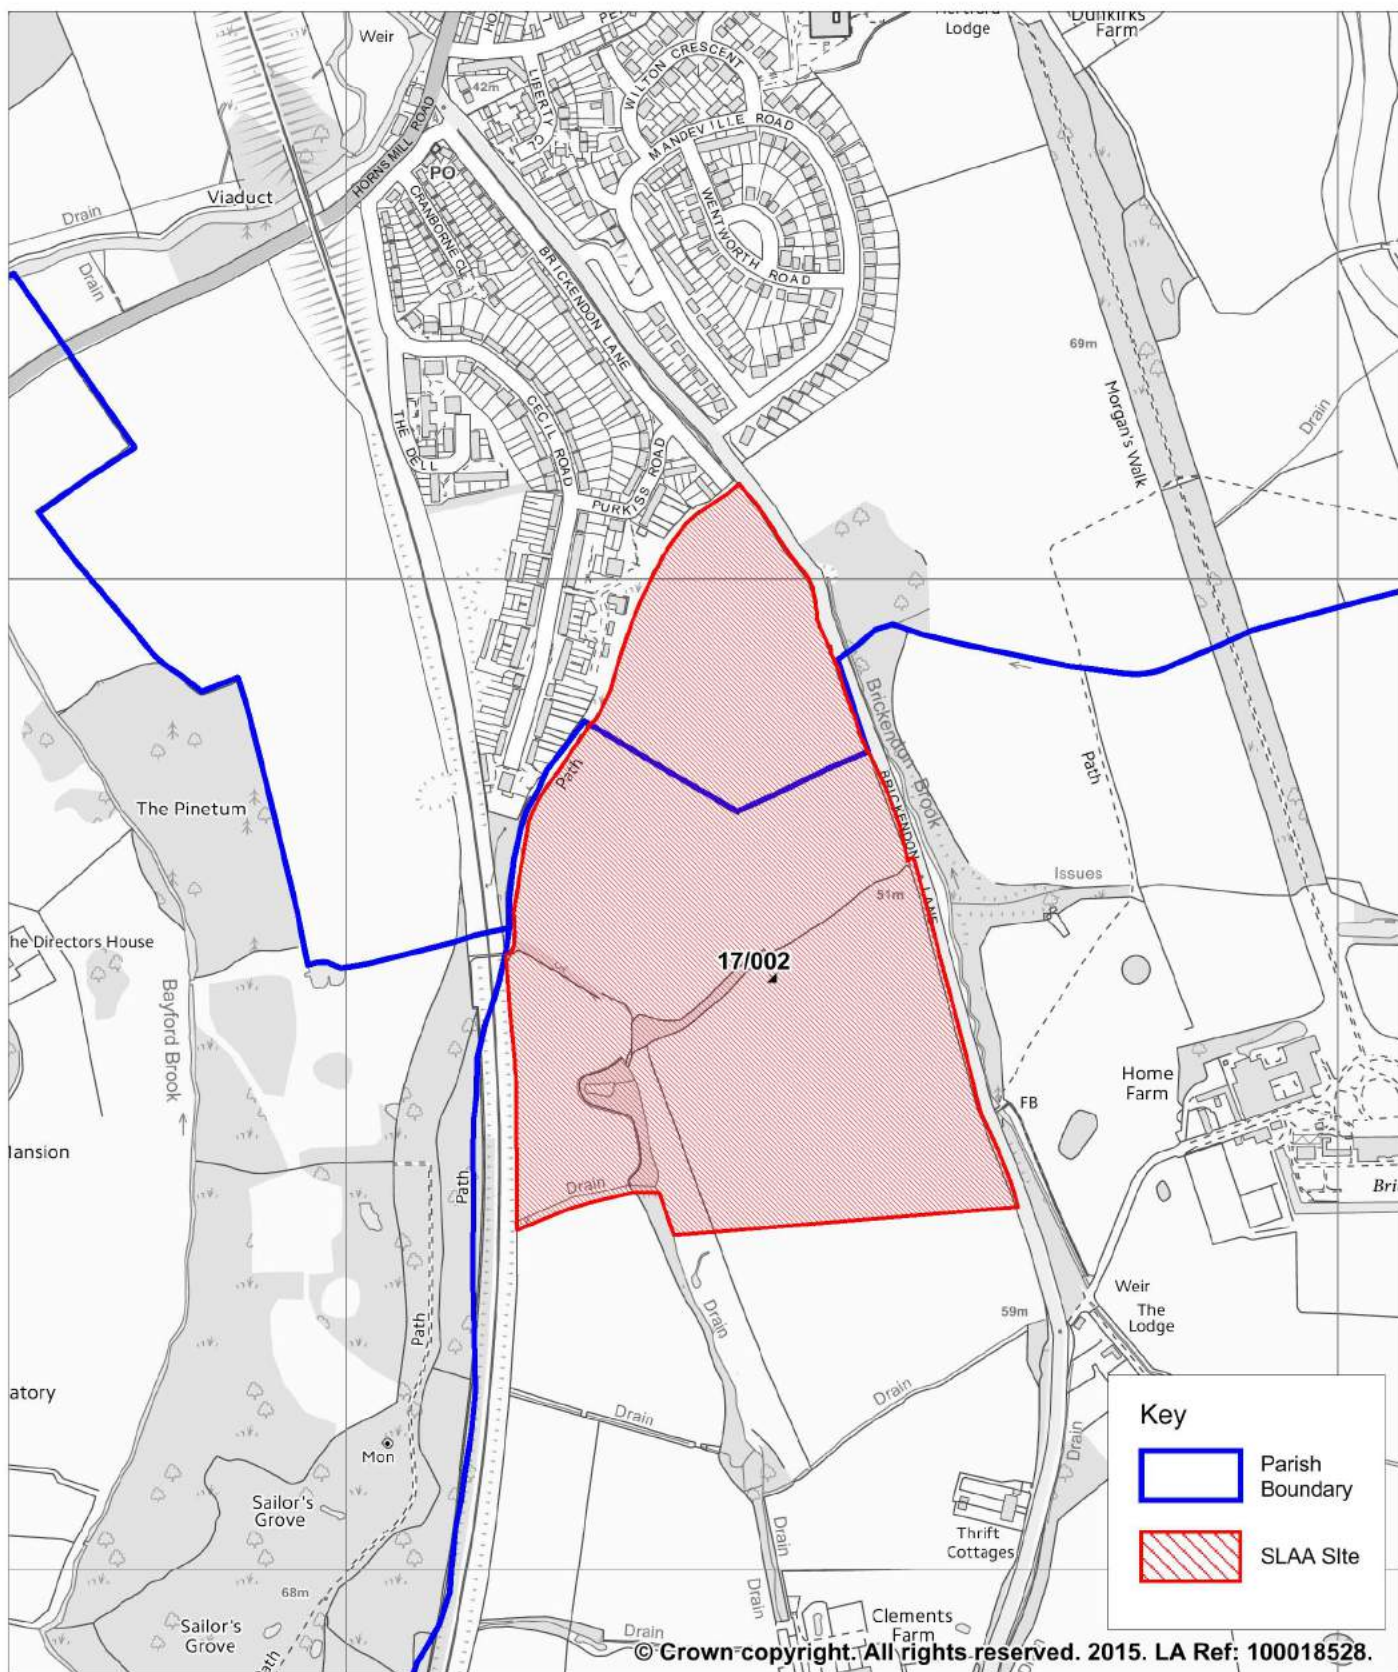

SLAA Sites: Albury Parish

ESSENTIAL REFERENCE PAPER 'D'

(06)

SLAA Sites: Anstey Parish (07)

SLAA Sites: Ardeley Parish (08)

SLAA Sites: Aspenden Parish (09)

SLAA Sites: Aston Parish (10)

SLAA Sites: Aston Parish (10)

SLAA Sites: Bayford Parish (11)

SLAA Sites: Bayford Parish (11)

SLAA Sites: Bengoe Rural Parish (12)

SLAA Sites: Benington Parish (13)

SLAA Sites: Benington Parish (13)

SLAA Sites: Benington Parish (13)

SLAA Sites: Braughing Parish (15)

SLAA Sites: Braughing Parish (15)

SLAA Sites: Brent Pelham Parish (16)

SLAA Sites: Brickendon Liberty Parish

(17)

SLAA Sites: Buckland Parish (18)

SLAA Sites: Cottered Parish (19)

SLAA Sites: Datchworth Parish (20)

SLAA Sites: Eastwick and Gilston Parish (21)

(SLAA Site: 21/004 Only)

SLAA Sites: Eastwick and Gilston Parish (21)

(Excluding SLAA Site: 21/004)

SLAA Sites: Furneux Pelham Parish (22)

SLAA Sites: Great Amwell Parish (23)