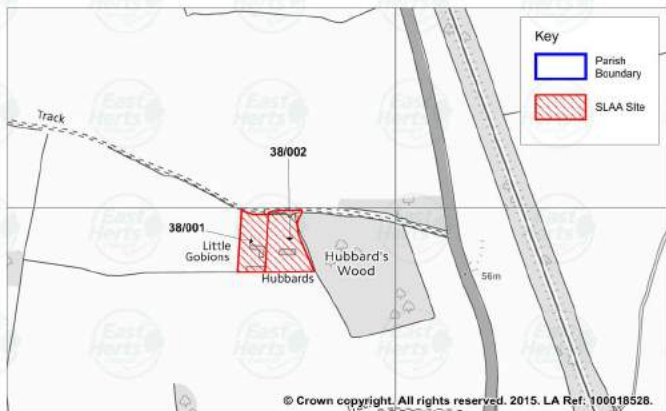

(35)

Key

-  Parish Boundary
-  SLAA Site

SLAA Sites: Standon Parish (35)

SLAA Sites: Stanstead Abbots Parish (36)

SLAA Sites: Stapleford Parish (38)

SLAA Sites: Tewin Parish (40)

SLAA Sites: Tewin Parish (40)