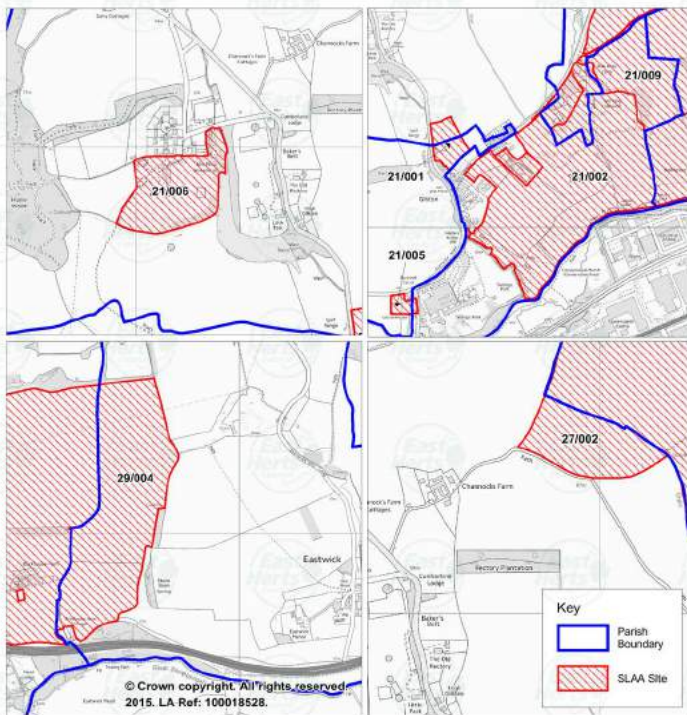

SLAA Sites: Albury Parish

ESSENTIAL REFERENCE PAPER 'D'

(06)

SLAA Sites: Anstey Parish (07)

SLAA Sites: Ardeley Parish (08)

SLAA Sites: Aspenden Parish (09)

SLAA Sites: Aston Parish (10)

SLAA Sites: Aston Parish (10)

SLAA Sites: Bayford Parish (11)

SLAA Sites: Bayford Parish (11)

SLAA Sites: Bengoe Rural Parish (12)

SLAA Sites: Benington Parish (13)

SLAA Sites: Benington Parish (13)

SLAA Sites: Benington Parish (13)

SLAA Sites: Braughing Parish (15)

SLAA Sites: Braughing Parish (15)

SLAA Sites: Brent Pelham Parish (16)

SLAA Sites: Brickendon Liberty Parish

(17)

SLAA Sites: Buckland Parish (18)

SLAA Sites: Cottered Parish (19)

SLAA Sites: Datchworth Parish (20)

SLAA Sites: Eastwick and Gilston Parish (21)

(SLAA Site: 21/004 Only)

SLAA Sites: Eastwick and Gilston Parish (21)

(Excluding SLAA Site: 21/004)

SLAA Sites: Furneux Pelham Parish (22)

SLAA Sites: Great Amwell Parish (23)