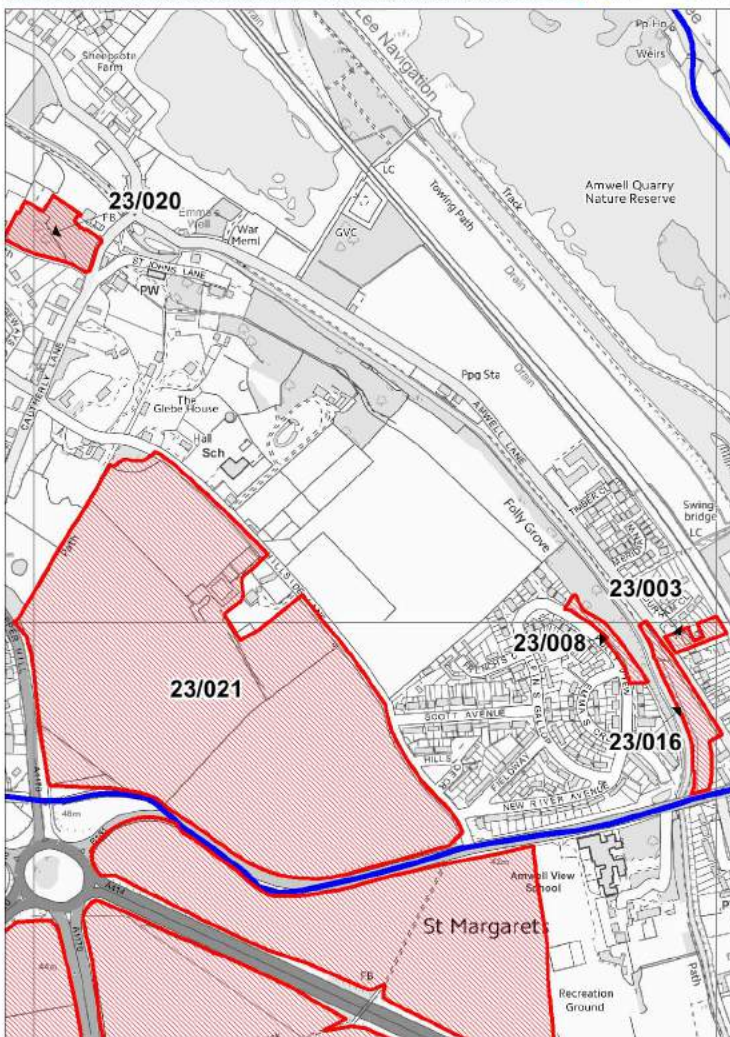

SLAA Sites: Eastwick and Gilston Parish (21)

(SLAA Site: 21/004 Only)

SLAA Sites: Eastwick and Gilston Parish (21)

(Excluding SLAA Site: 21/004)

SLAA Sites: Furneux Pelham Parish (22)

SLAA Sites: Great Amwell Parish (23)