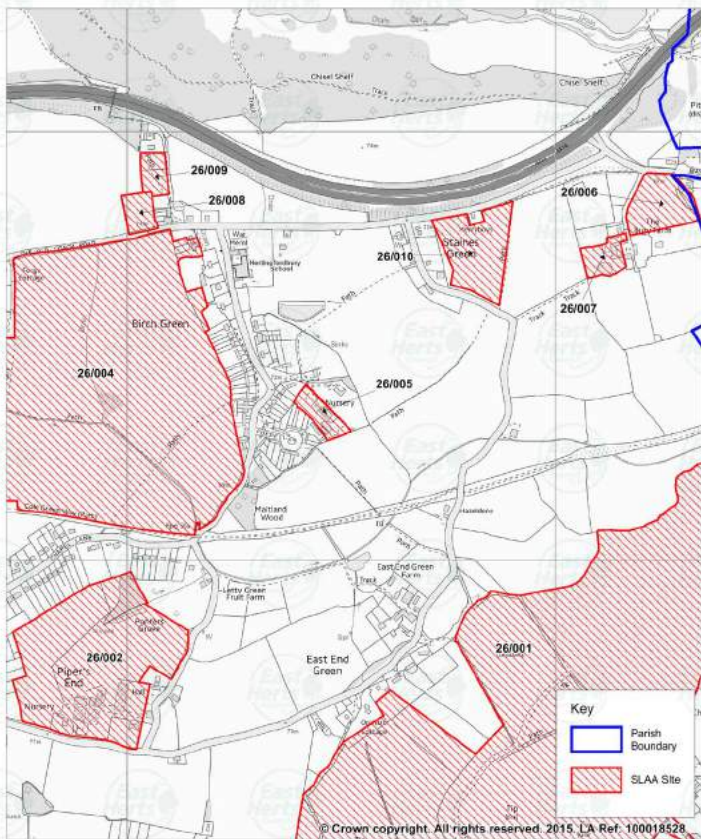

SLAA Sites: Hertingfordbury Parish (26)