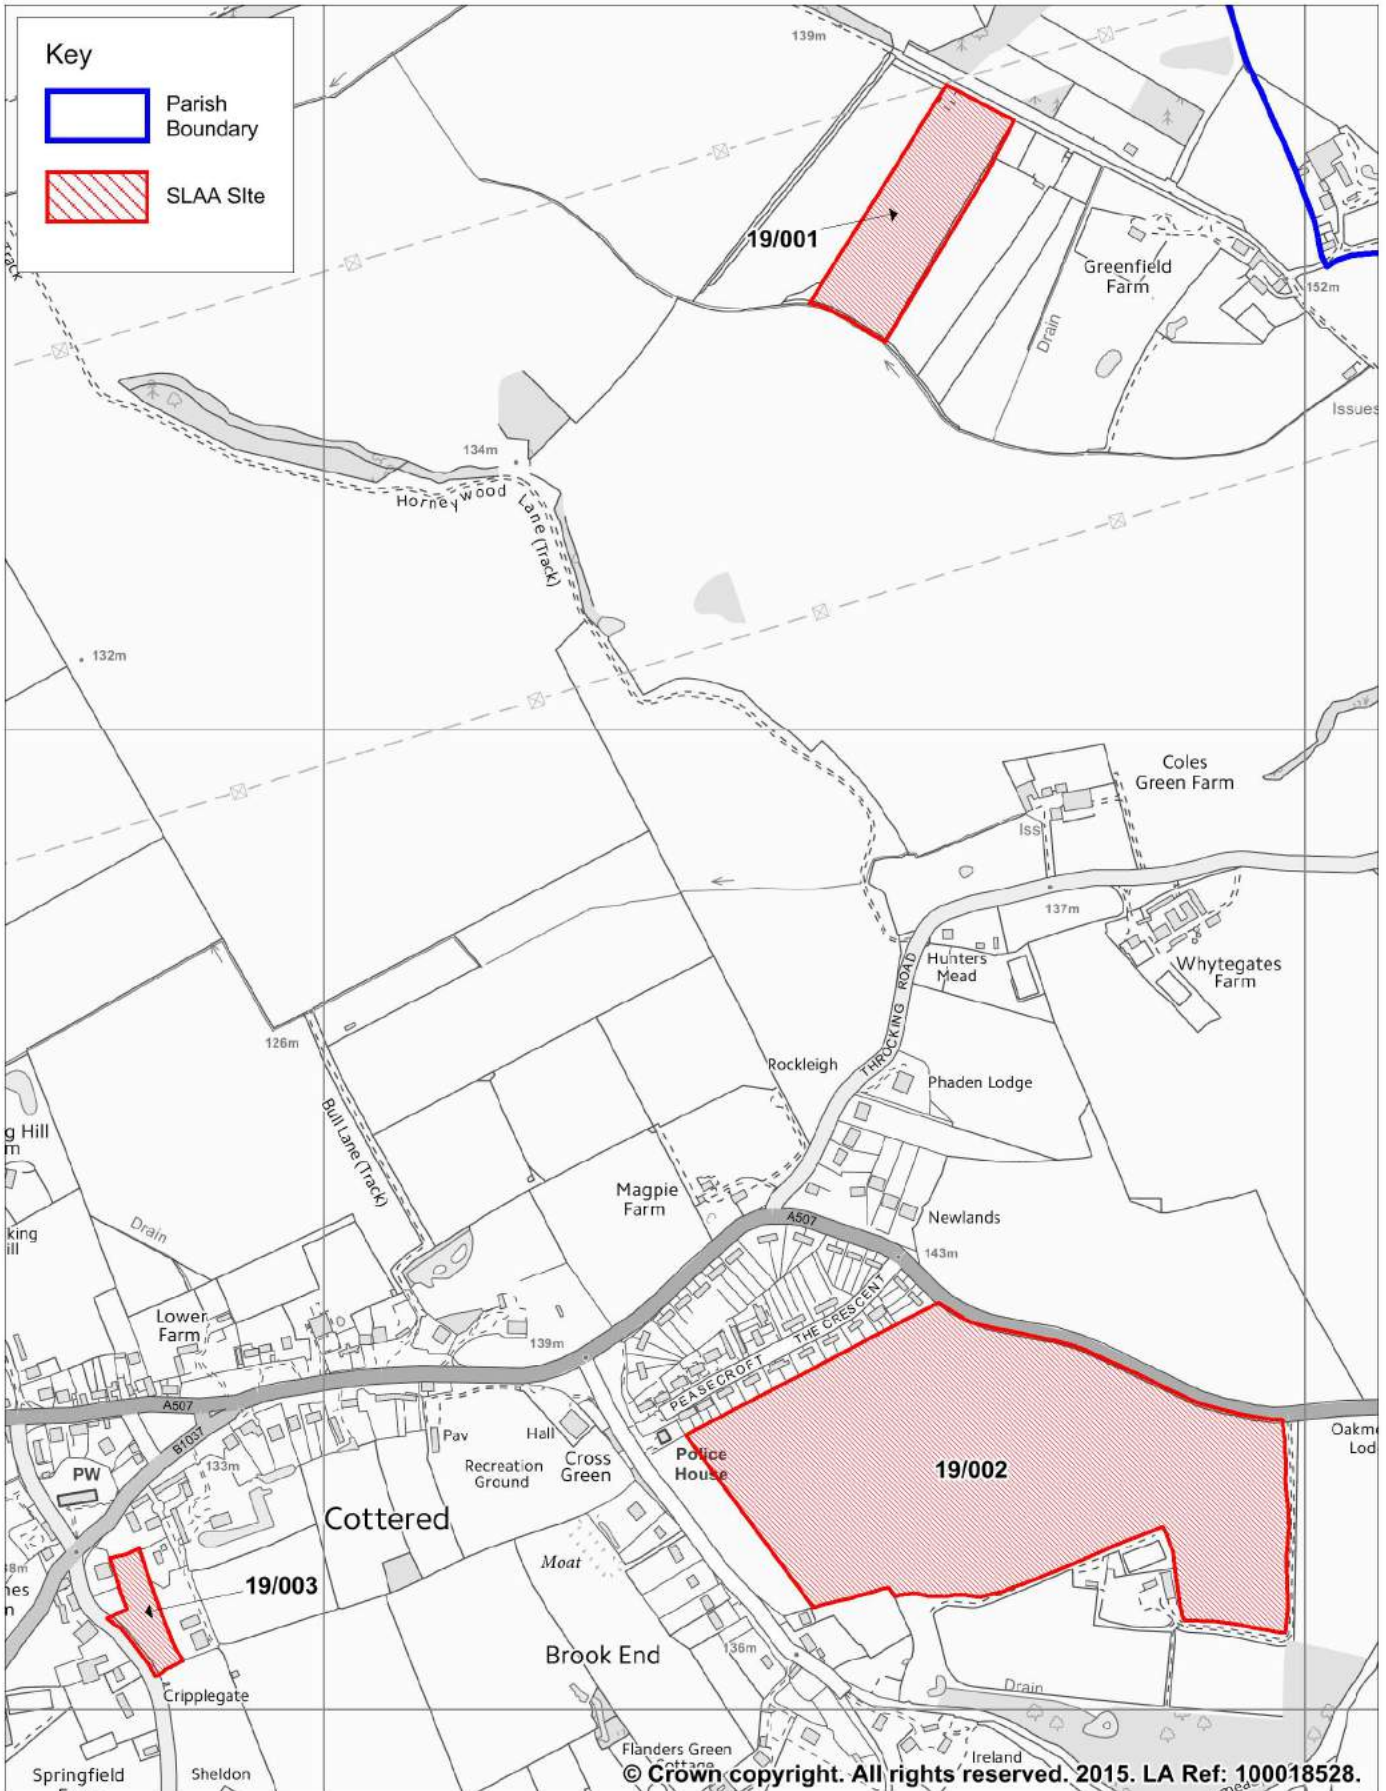

SLAA Sites: Albury Parish

ESSENTIAL REFERENCE PAPER 'D'

(06)

SLAA Sites: Anstey Parish (07)

SLAA Sites: Ardeley Parish (08)

SLAA Sites: Aspenden Parish (09)

SLAA Sites: Aston Parish (10)

SLAA Sites: Aston Parish (10)

SLAA Sites: Bayford Parish (11)

SLAA Sites: Bayford Parish (11)

SLAA Sites: Bengoe Rural Parish (12)

SLAA Sites: Benington Parish (13)

SLAA Sites: Benington Parish (13)

SLAA Sites: Benington Parish (13)

SLAA Sites: Braughing Parish (15)

SLAA Sites: Braughing Parish (15)

SLAA Sites: Brent Pelham Parish (16)

SLAA Sites: Brickendon Liberty Parish

(17)

SLAA Sites: Buckland Parish (18)

SLAA Sites: Cottered Parish (19)

SLAA Sites: Datchworth Parish (20)

SLAA Sites: Thorley Parish (41)

SLAA Sites: Thorley Parish (41)

SLAA Sites: Thundridge Parish (42)

SLAA Sites: Thundridge Parish (42)

SLAA Sites: Thundridge Parish (42)

SLAA Sites: Thundridge Parish (42)

SLAA Sites: Walkern Parish (43)