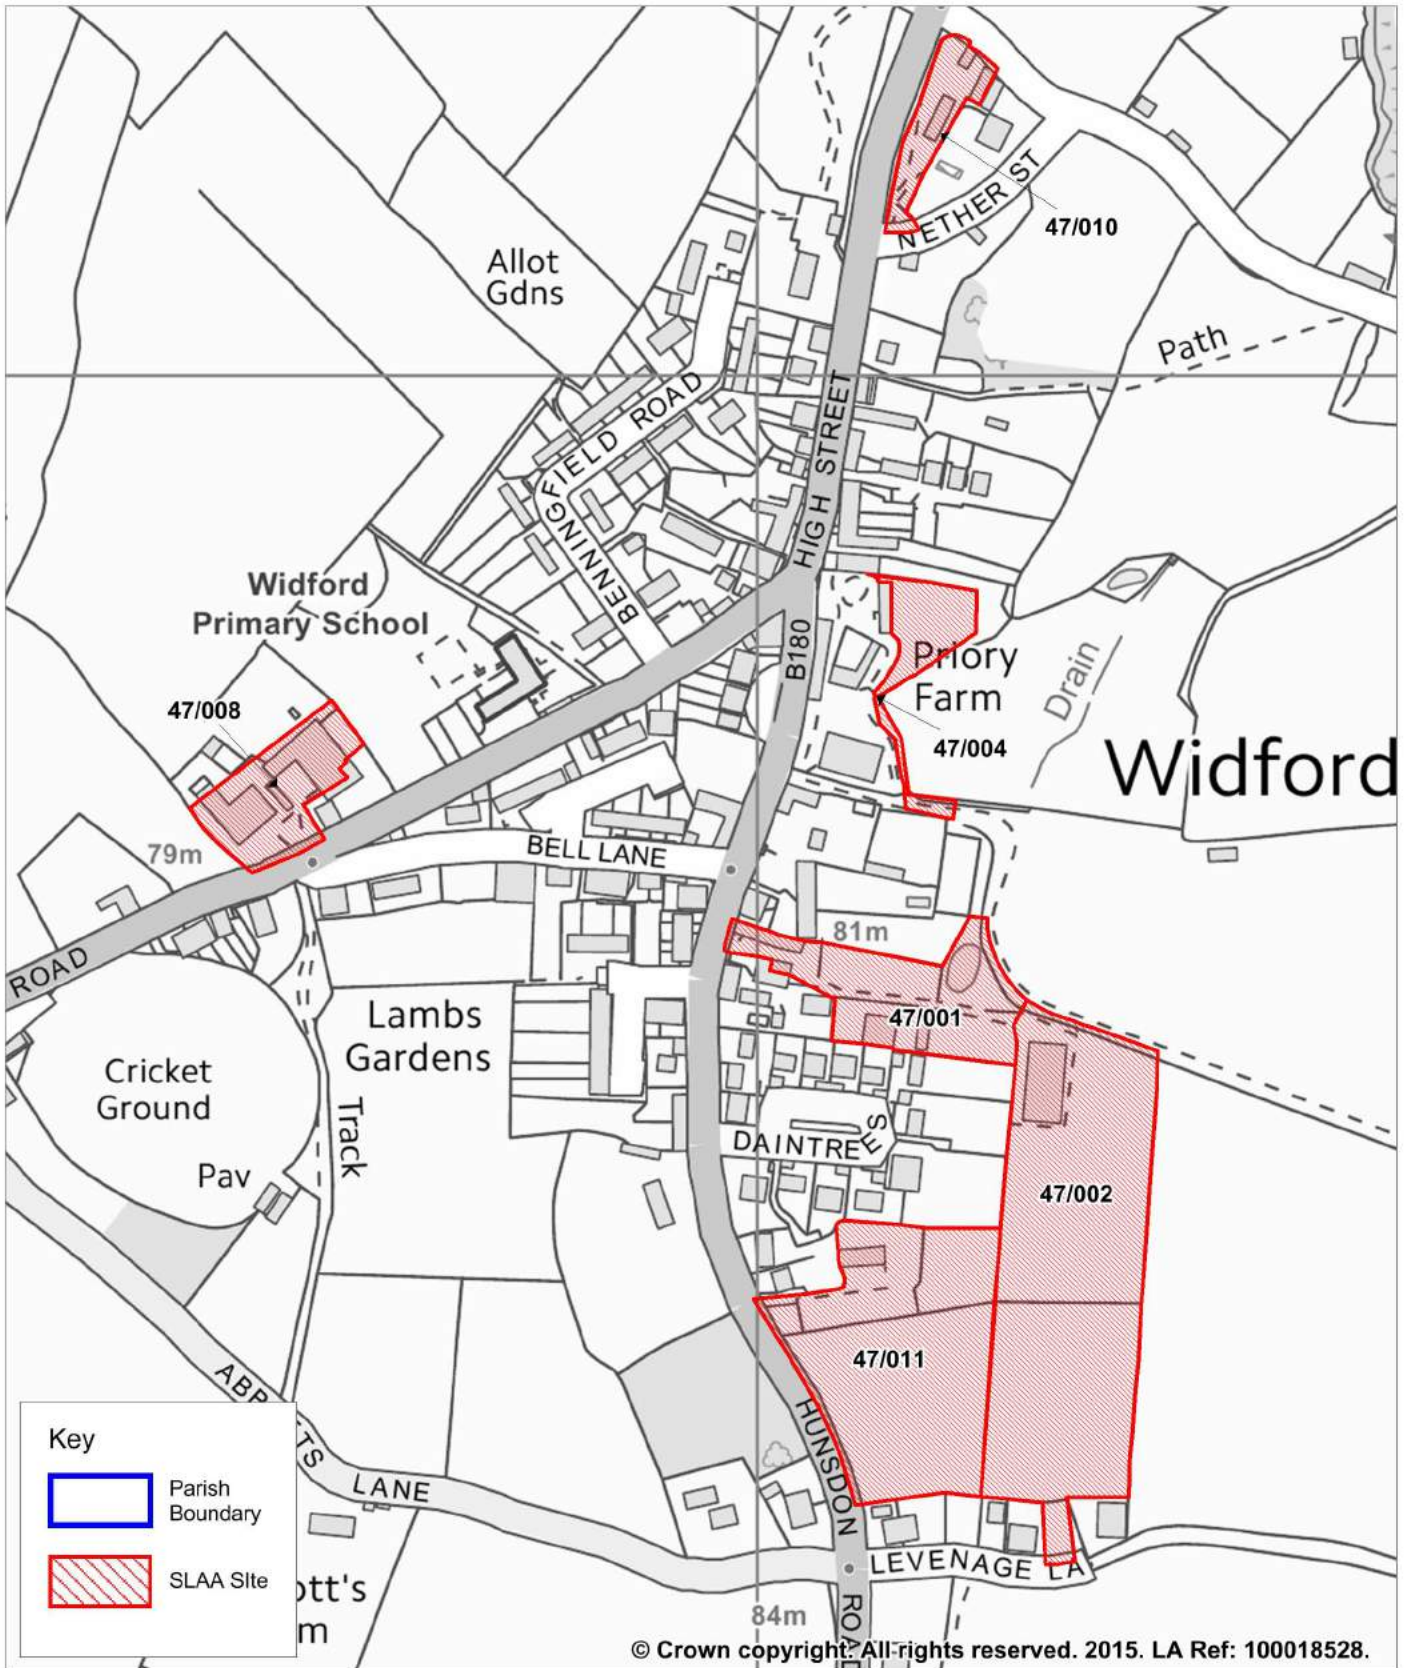

SLAA Sites: Widford Parish (47)