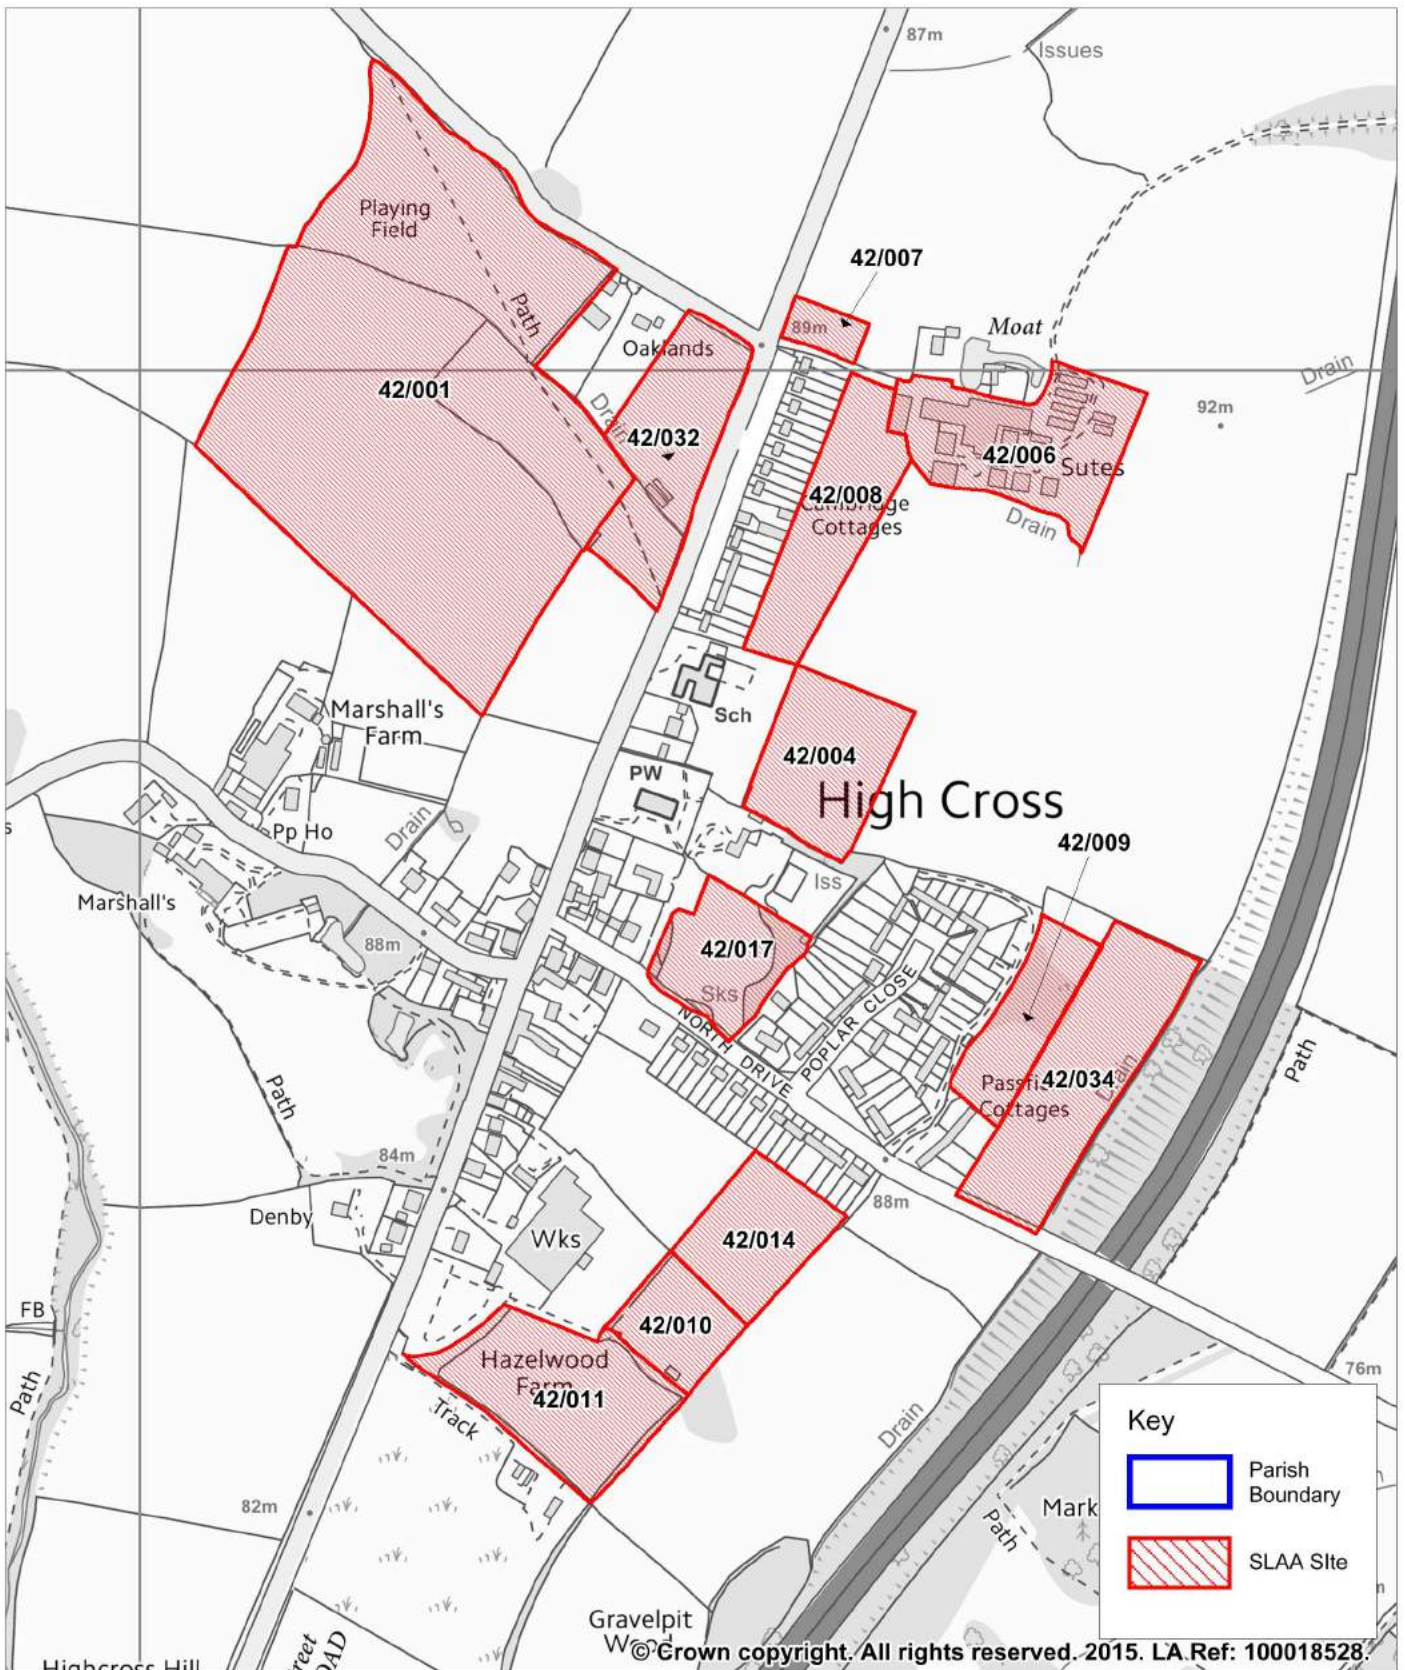

SLAA Sites: Thundridge Parish (42)