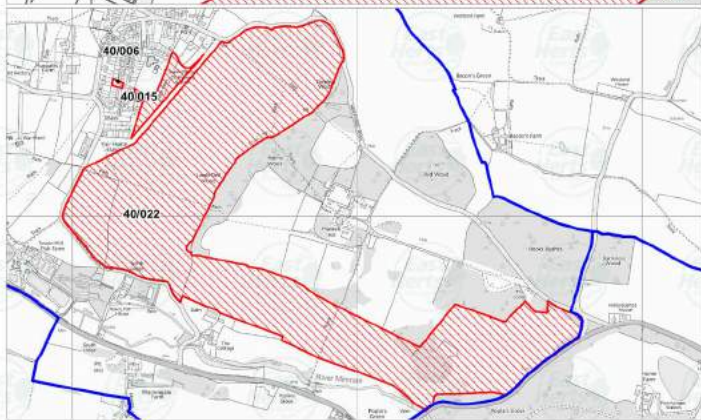

(35)

Key

-  Parish Boundary
-  SLAA Site

SLAA Sites: Standon Parish (35)

SLAA Sites: Stanstead Abbots Parish (36)

SLAA Sites: Stapleford Parish (38)

SLAA Sites: Tewin Parish (40)

SLAA Sites: Tewin Parish (40)