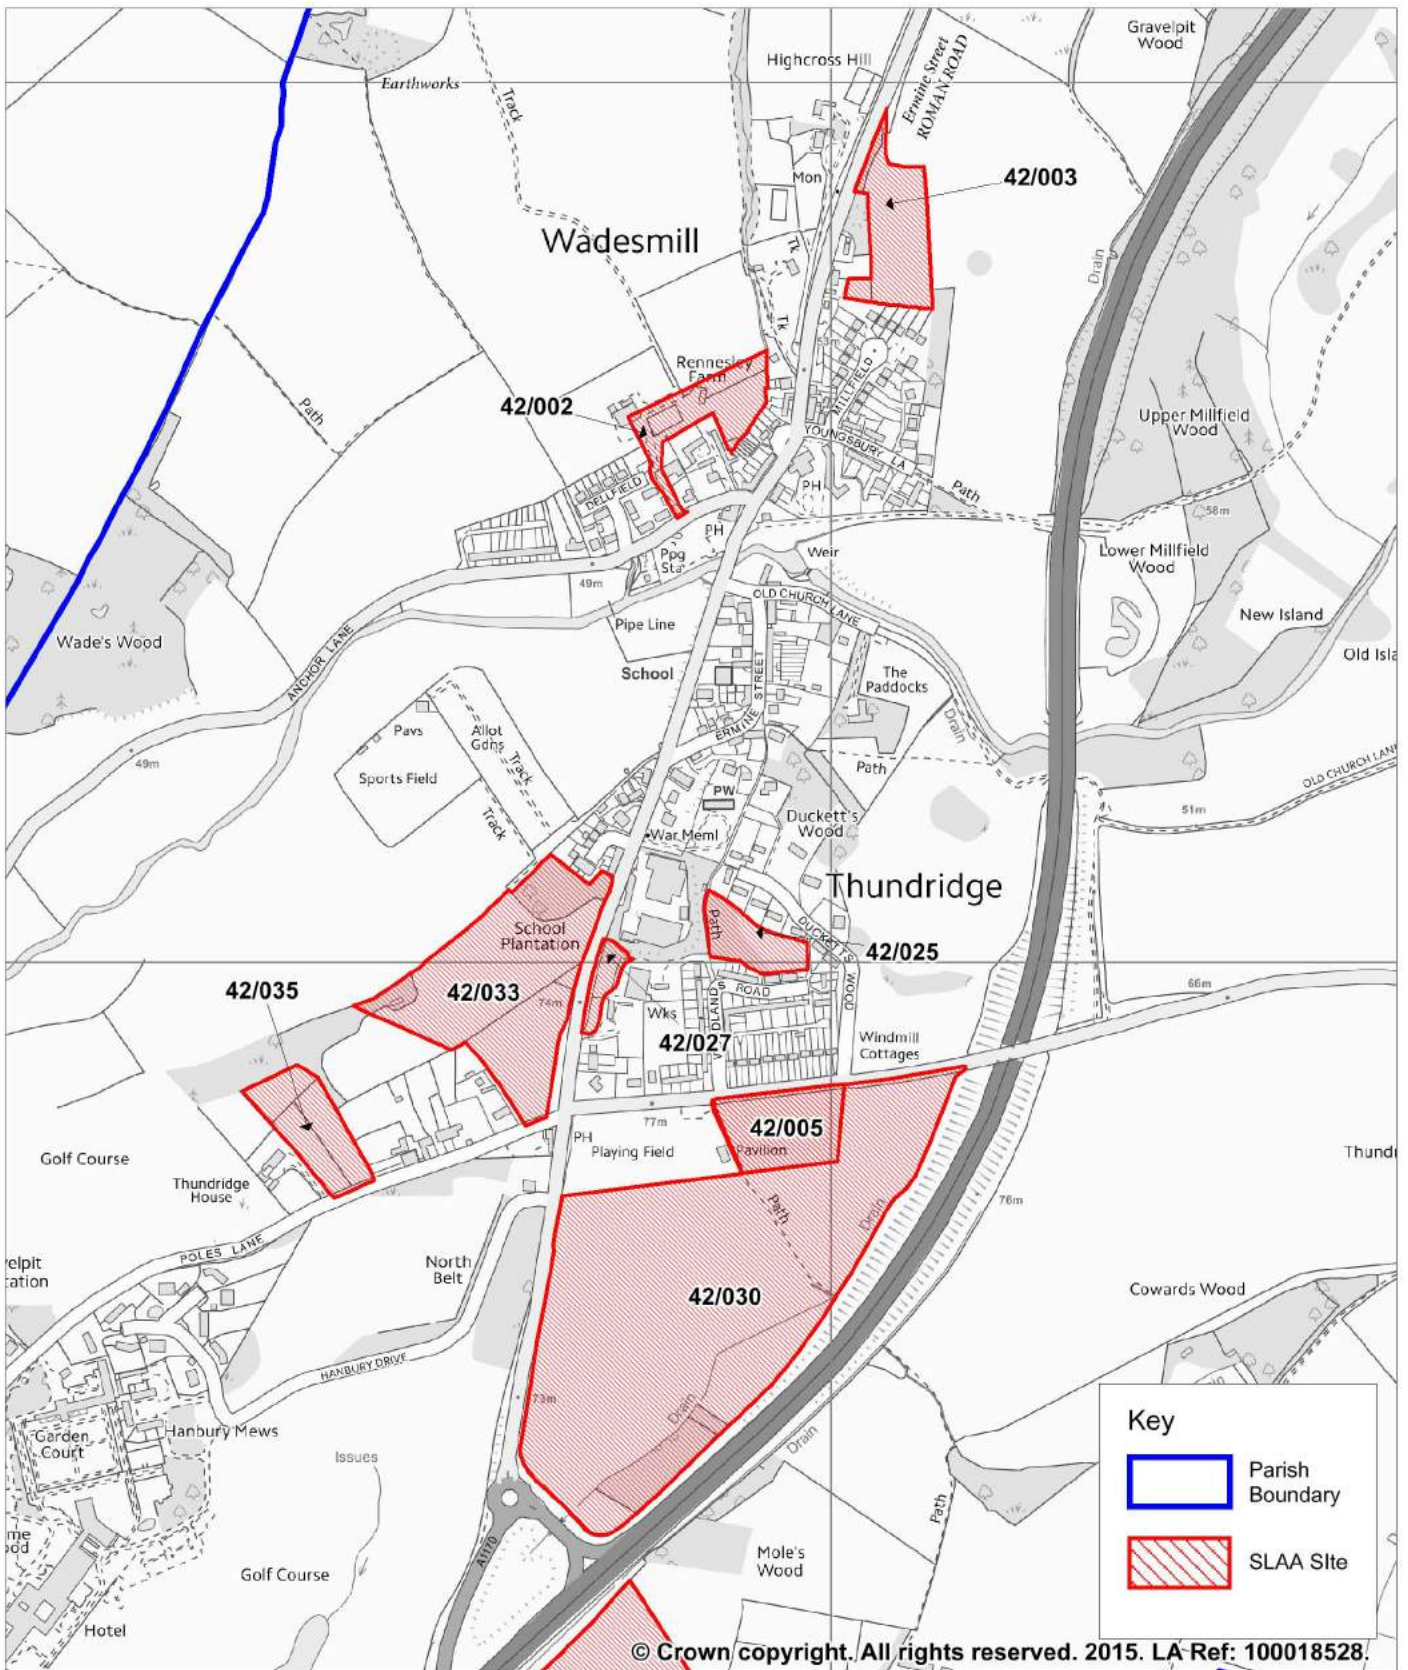

SLAA Sites: Thundridge Parish (42)