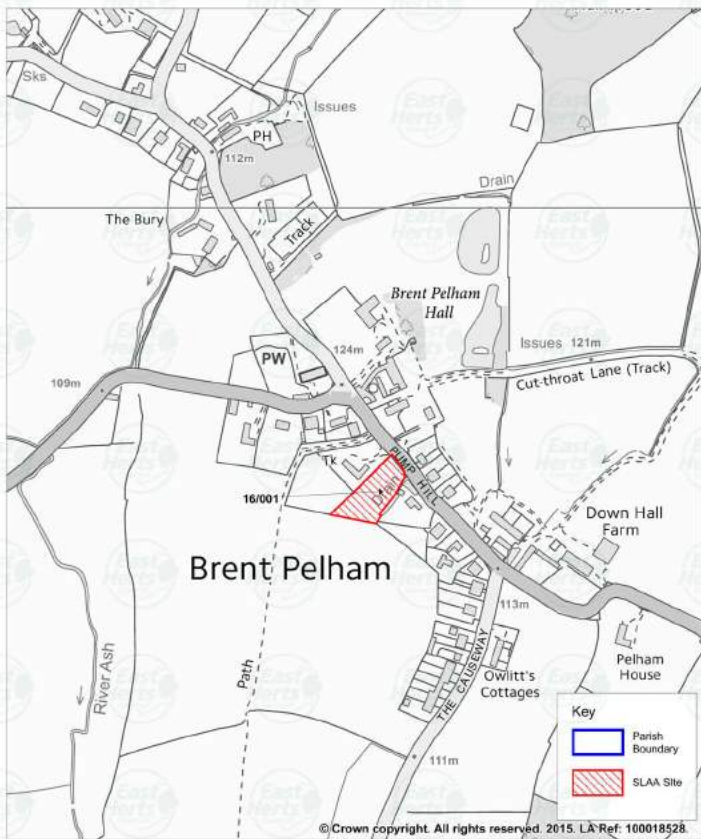

SLAA Sites: Brent Pelham Parish (16)