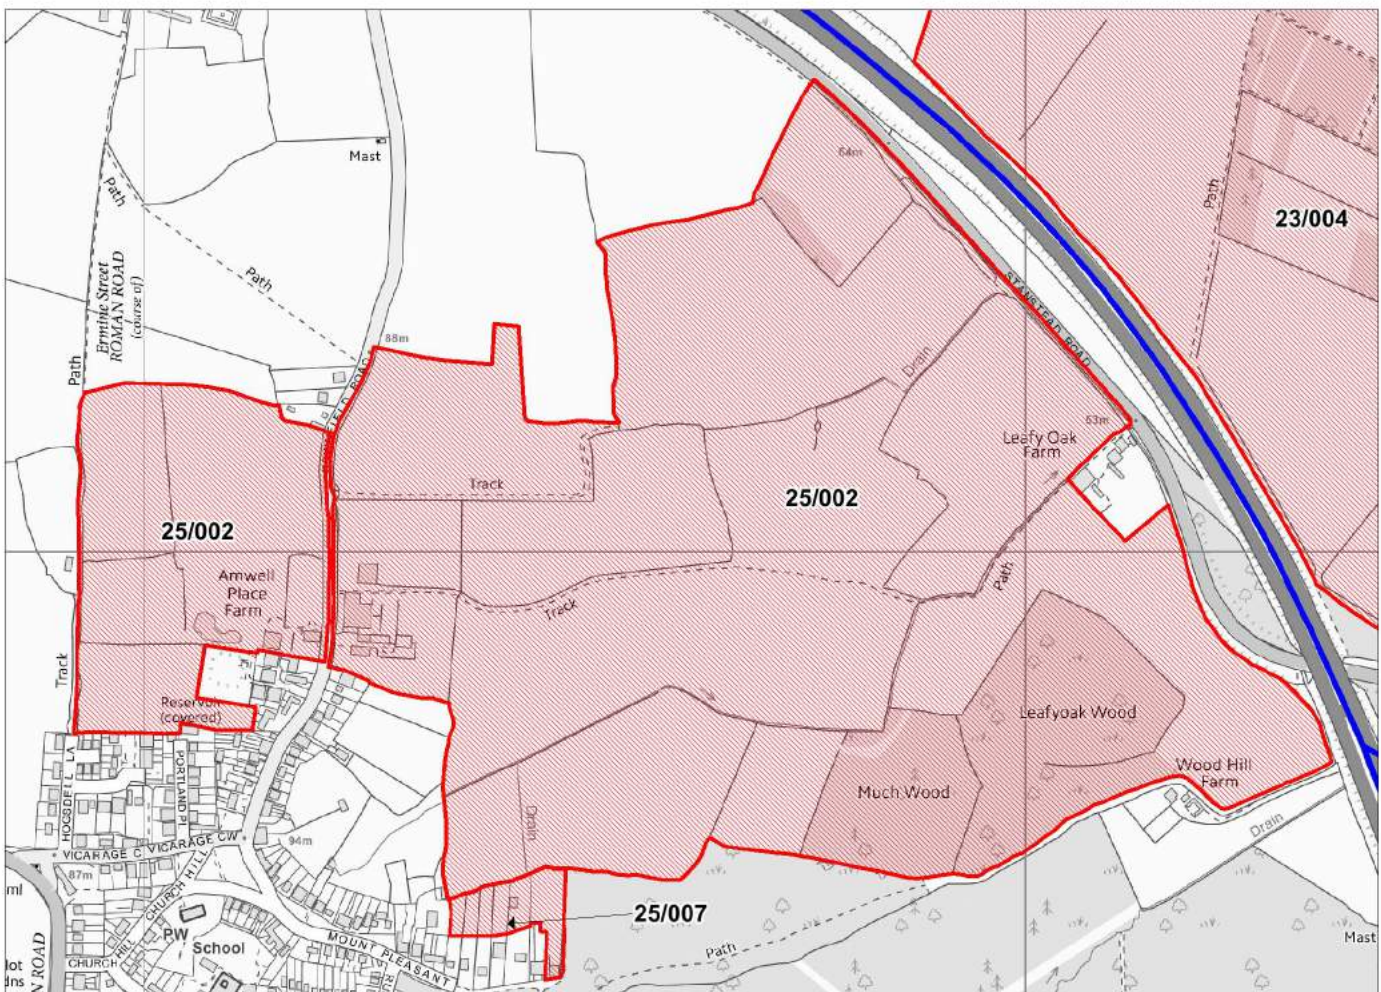

SLAA Sites: Hertford Heath Parish

(25)