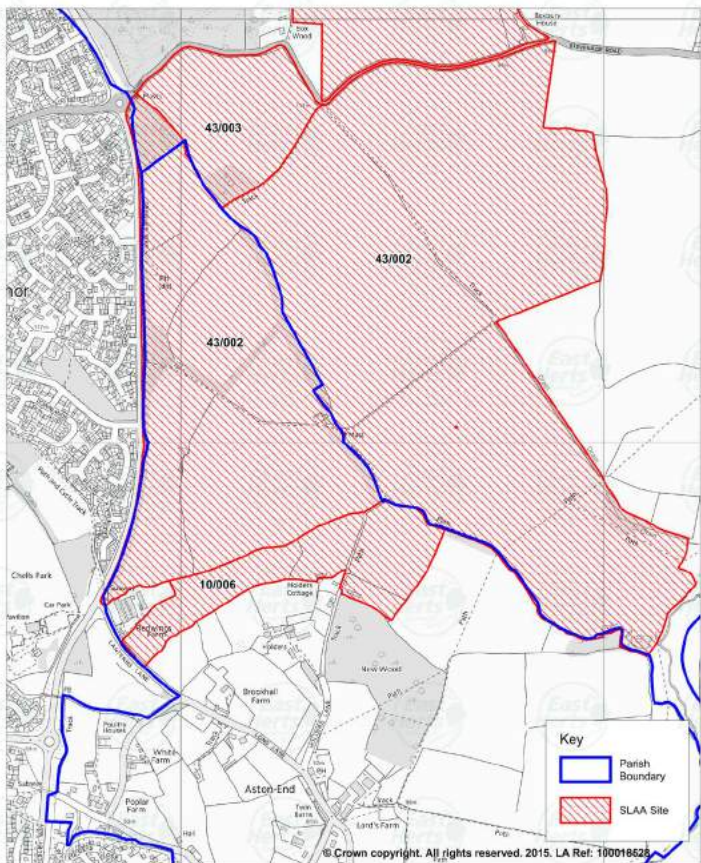

SLAA Sites: Albury Parish

ESSENTIAL REFERENCE PAPER 'D'

(06)

SLAA Sites: Anstey Parish (07)

SLAA Sites: Ardeley Parish (08)

SLAA Sites: Aspenden Parish (09)

SLAA Sites: Aston Parish (10)

SLAA Sites: Aston Parish (10)

SLAA Sites: Bayford Parish (11)

SLAA Sites: Bayford Parish (11)

SLAA Sites: Bengoe Rural Parish (12)

SLAA Sites: Benington Parish (13)

SLAA Sites: Benington Parish (13)

SLAA Sites: Benington Parish (13)

SLAA Sites: Braughing Parish (15)

SLAA Sites: Thorley Parish (41)

SLAA Sites: Thorley Parish (41)

SLAA Sites: Thundridge Parish (42)

SLAA Sites: Thundridge Parish (42)

SLAA Sites: Thundridge Parish (42)

SLAA Sites: Thundridge Parish (42)

SLAA Sites: Walkern Parish (43)