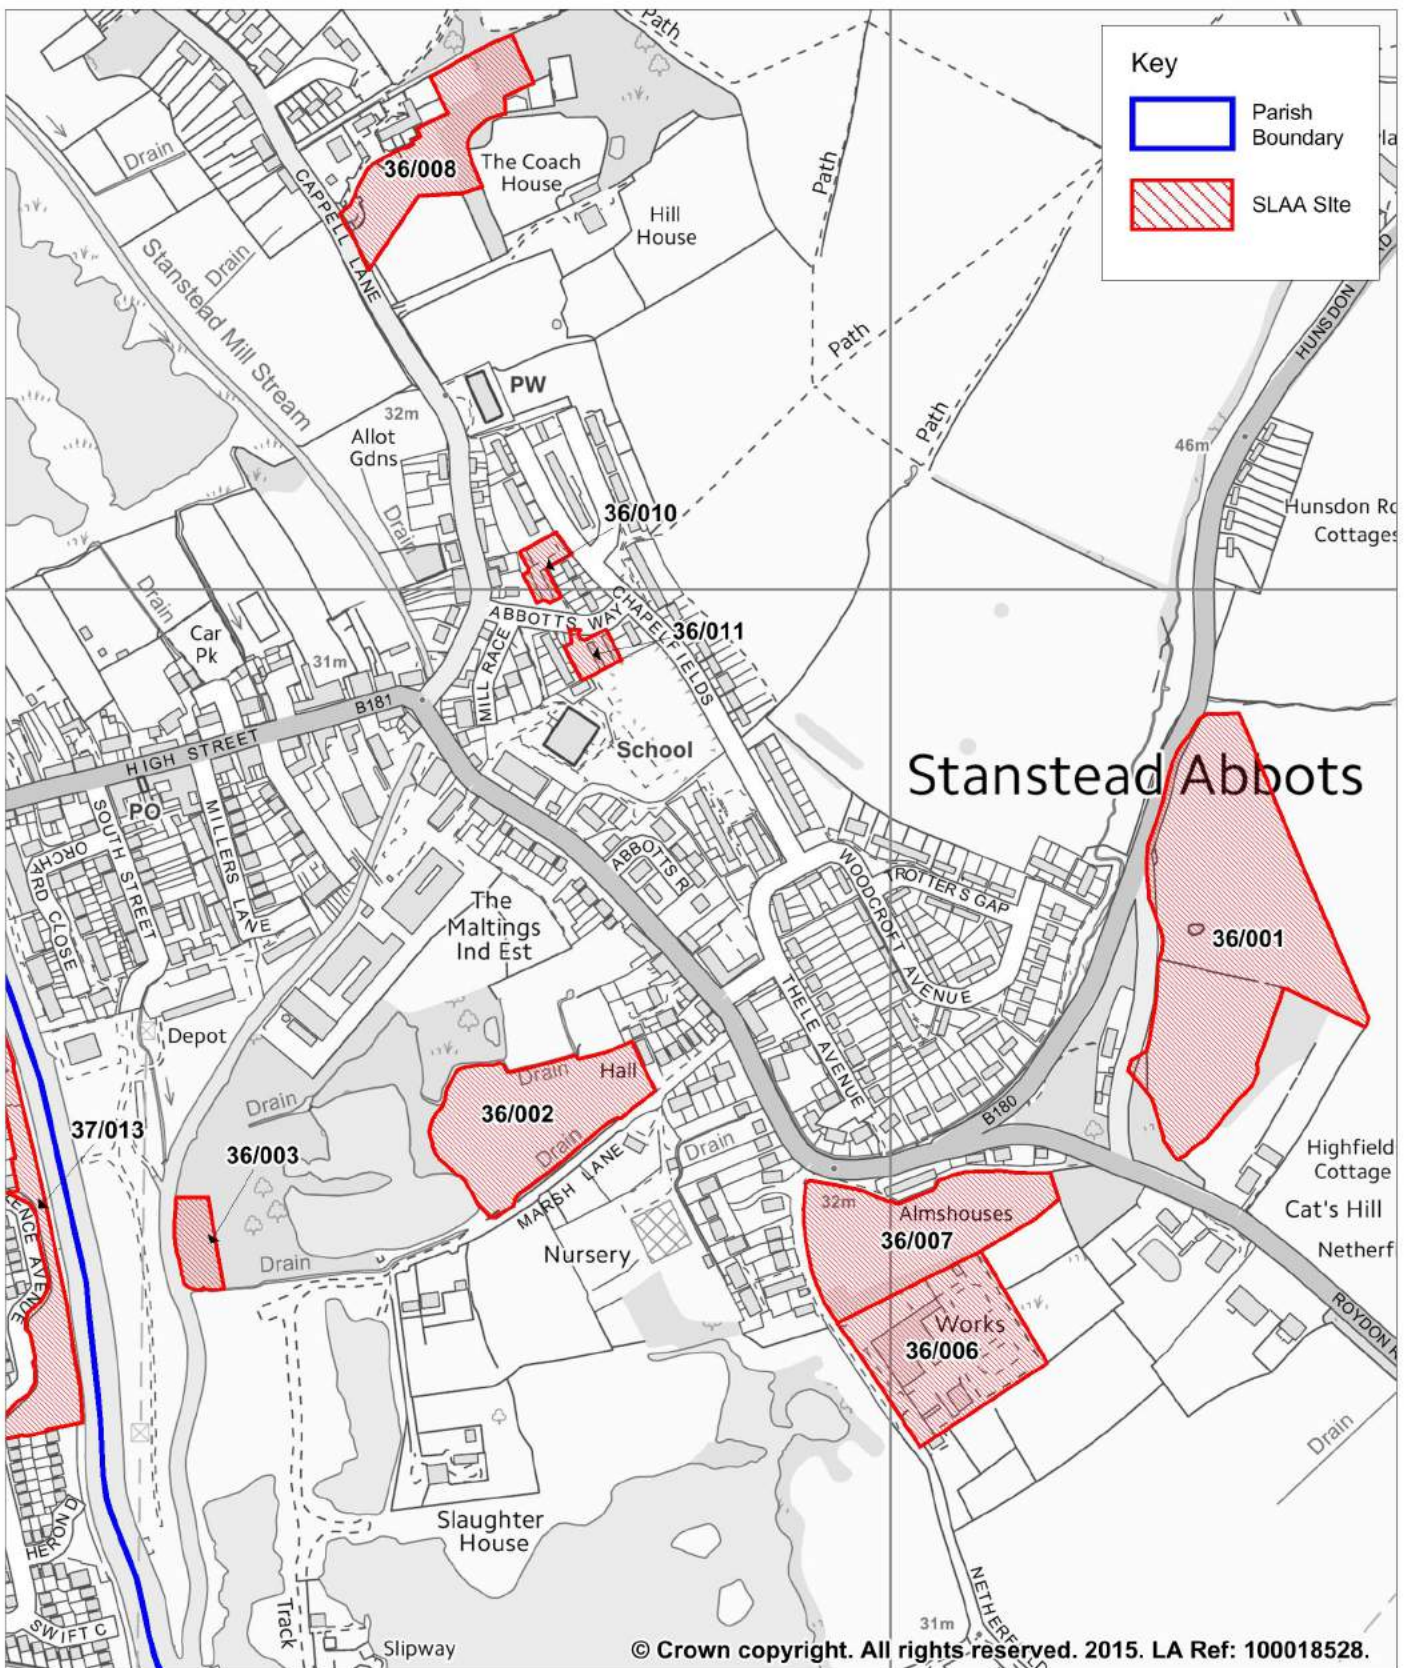

SLAA Sites: Albury Parish

ESSENTIAL REFERENCE PAPER 'D'

(06)

SLAA Sites: Anstey Parish (07)

SLAA Sites: Ardeley Parish (08)

SLAA Sites: Aspenden Parish (09)

SLAA Sites: Aston Parish (10)

SLAA Sites: Aston Parish (10)

SLAA Sites: Braughing Parish (15)

SLAA Sites: Brent Pelham Parish (16)

SLAA Sites: Brickendon Liberty Parish

(17)

SLAA Sites: Buckland Parish (18)

SLAA Sites: Cottered Parish (19)

SLAA Sites: Datchworth Parish (20)

(35)

Key

-  Parish Boundary
-  SLAA Site

SLAA Sites: Standon Parish (35)

SLAA Sites: Stanstead Abbots Parish (36)

SLAA Sites: Stapleford Parish (38)

SLAA Sites: Tewin Parish (40)

SLAA Sites: Tewin Parish (40)

SLAA Sites: Thorley Parish (41)

SLAA Sites: Thorley Parish (41)

SLAA Sites: Thundridge Parish (42)

SLAA Sites: Thundridge Parish (42)

SLAA Sites: Thundridge Parish (42)

SLAA Sites: Thundridge Parish (42)

SLAA Sites: Walkern Parish (43)