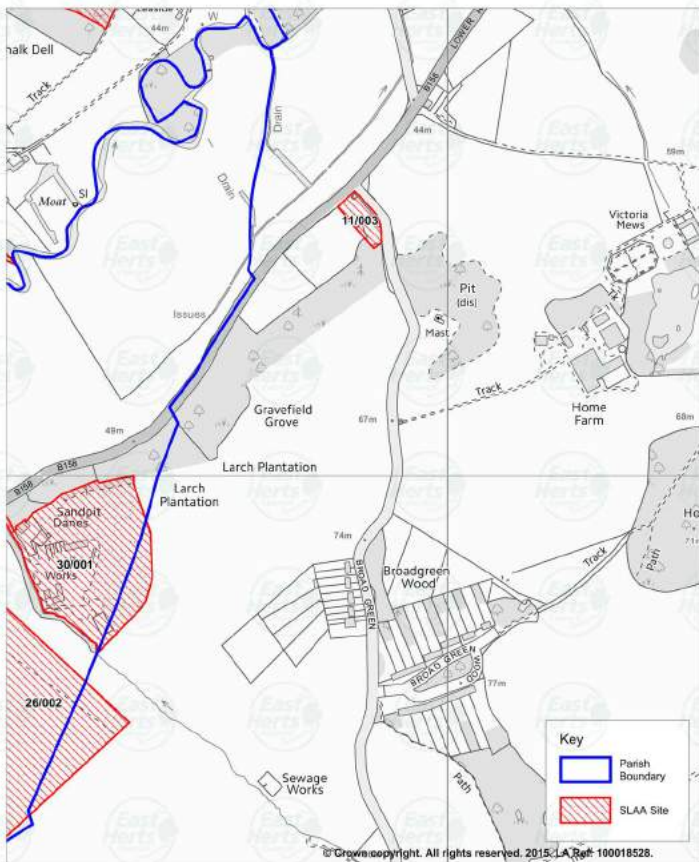

SLAA Sites: Albury Parish

ESSENTIAL REFERENCE PAPER 'D'

(06)

SLAA Sites: Anstey Parish (07)

SLAA Sites: Ardeley Parish (08)

SLAA Sites: Aspenden Parish (09)

SLAA Sites: Aston Parish (10)

SLAA Sites: Aston Parish (10)

SLAA Sites: Bayford Parish (11)

SLAA Sites: Bayford Parish (11)

SLAA Sites: Bengoe Rural Parish (12)

SLAA Sites: Benington Parish (13)

SLAA Sites: Benington Parish (13)

SLAA Sites: Benington Parish (13)

SLAA Sites: Braughing Parish (15)

SLAA Sites: Thorley Parish (41)

SLAA Sites: Thorley Parish (41)

SLAA Sites: Thundridge Parish (42)

SLAA Sites: Thundridge Parish (42)

SLAA Sites: Thundridge Parish (42)

SLAA Sites: Thundridge Parish (42)

SLAA Sites: Walkern Parish (43)

SLAA Sites: Walkern Parish (43)

SLAA Sites: Wareside Parish (44)

SLAA Sites: Wareside Parish (44)

SLAA Sites: Watton-at-Stone Parish (45)

SLAA Sites: Westmill Parish (46)

SLAA Sites: Widford Parish (47)

SLAA Sites: Widford Parish (47)