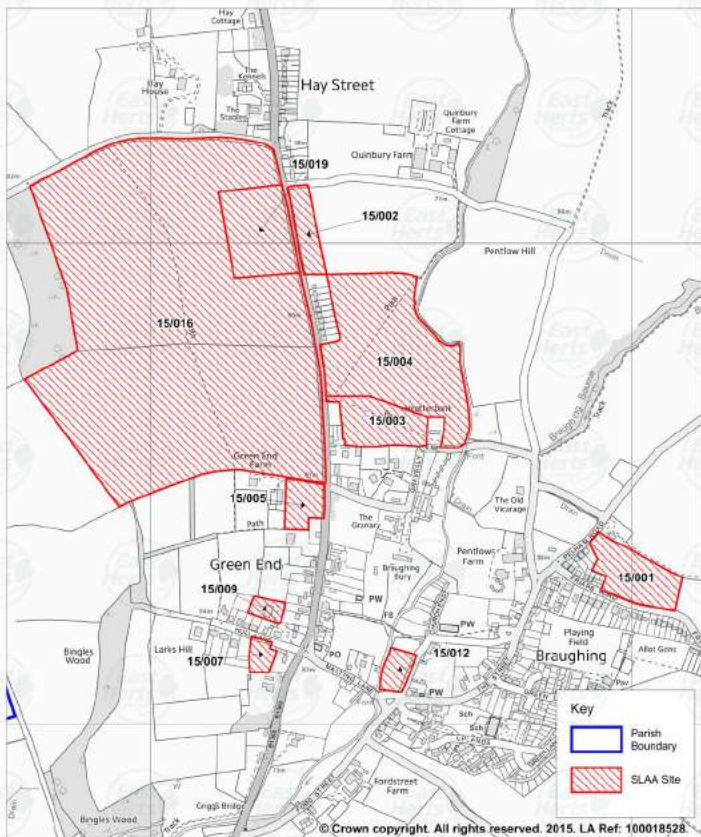

SLAA Sites: Albury Parish

ESSENTIAL REFERENCE PAPER 'D'

(06)

SLAA Sites: Anstey Parish (07)

SLAA Sites: Ardeley Parish (08)

SLAA Sites: Aspenden Parish (09)

SLAA Sites: Aston Parish (10)

SLAA Sites: Aston Parish (10)

SLAA Sites: Bayford Parish (11)

SLAA Sites: Bayford Parish (11)

SLAA Sites: Bengoe Rural Parish (12)

SLAA Sites: Benington Parish (13)

SLAA Sites: Benington Parish (13)

SLAA Sites: Benington Parish (13)

SLAA Sites: Braughing Parish (15)

SLAA Sites: Braughing Parish (15)

SLAA Sites: Brent Pelham Parish (16)

SLAA Sites: Brickendon Liberty Parish

(17)

SLAA Sites: Buckland Parish (18)

SLAA Sites: Cottered Parish (19)

SLAA Sites: Datchworth Parish (20)

SLAA Sites: Thorley Parish (41)

SLAA Sites: Thorley Parish (41)

SLAA Sites: Thundridge Parish (42)

SLAA Sites: Thundridge Parish (42)

SLAA Sites: Thundridge Parish (42)

SLAA Sites: Thundridge Parish (42)

SLAA Sites: Walkern Parish (43)