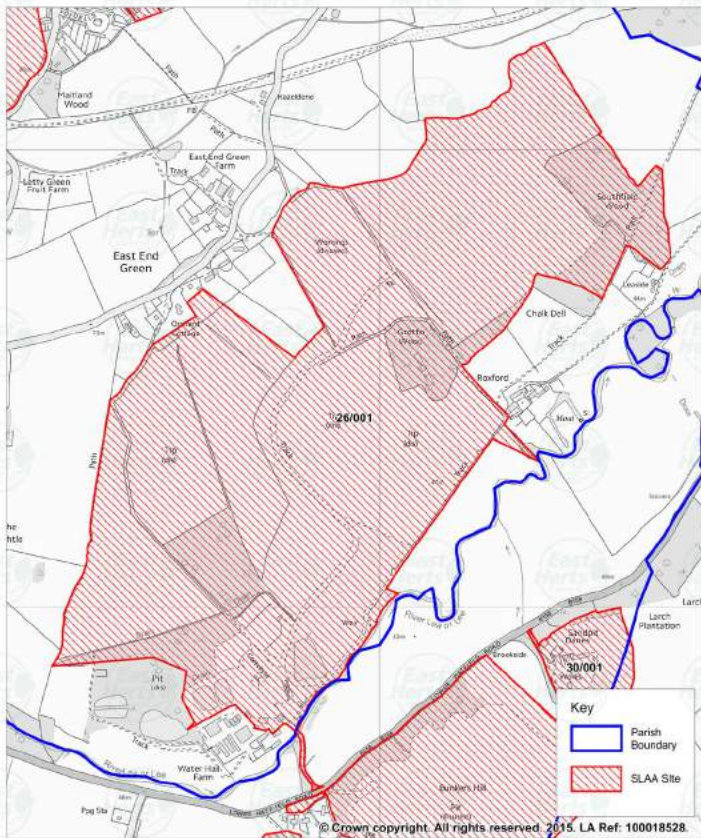

SLAA Sites: Hertingfordbury Parish (26)