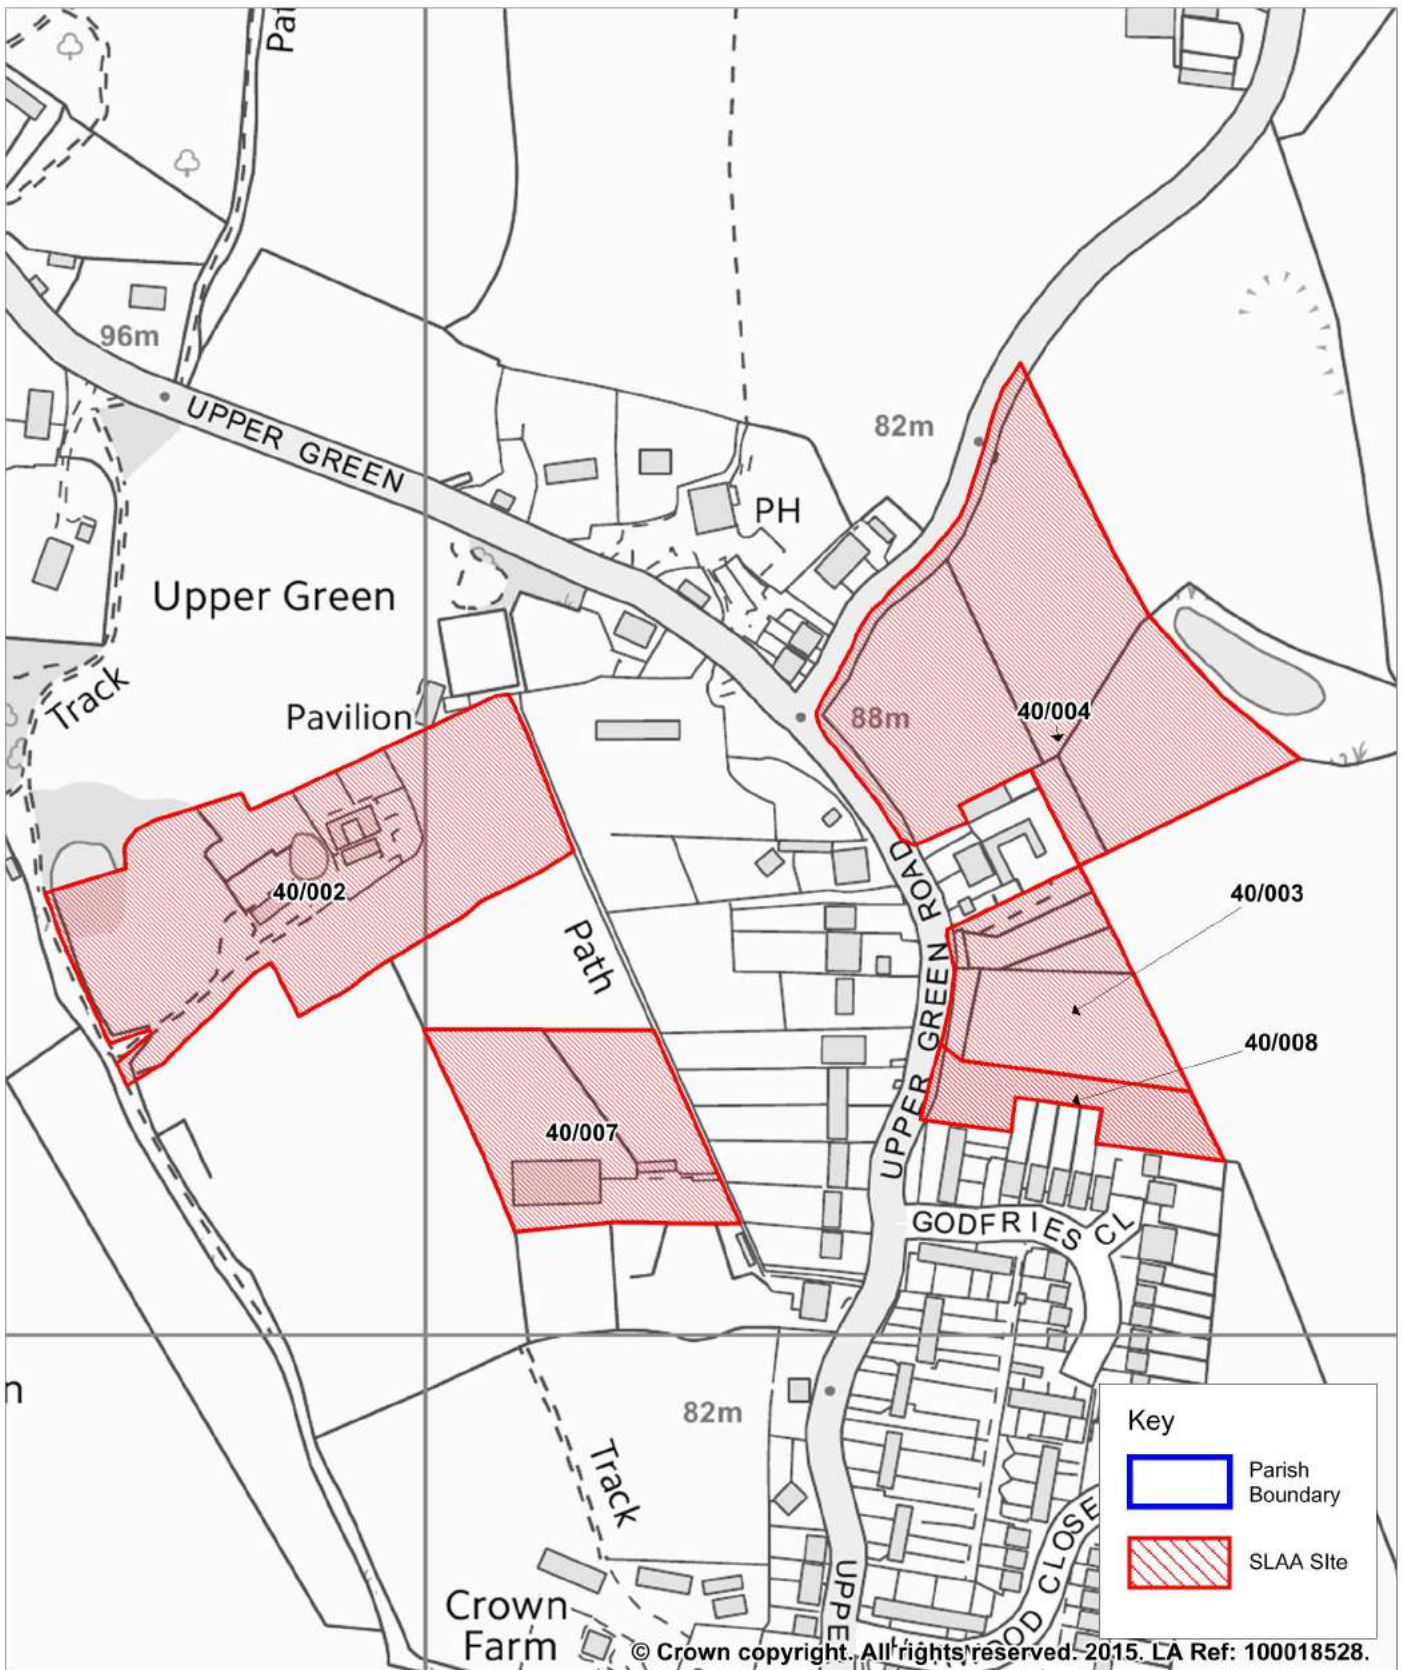

SLAA Sites: Tewin Parish (40)