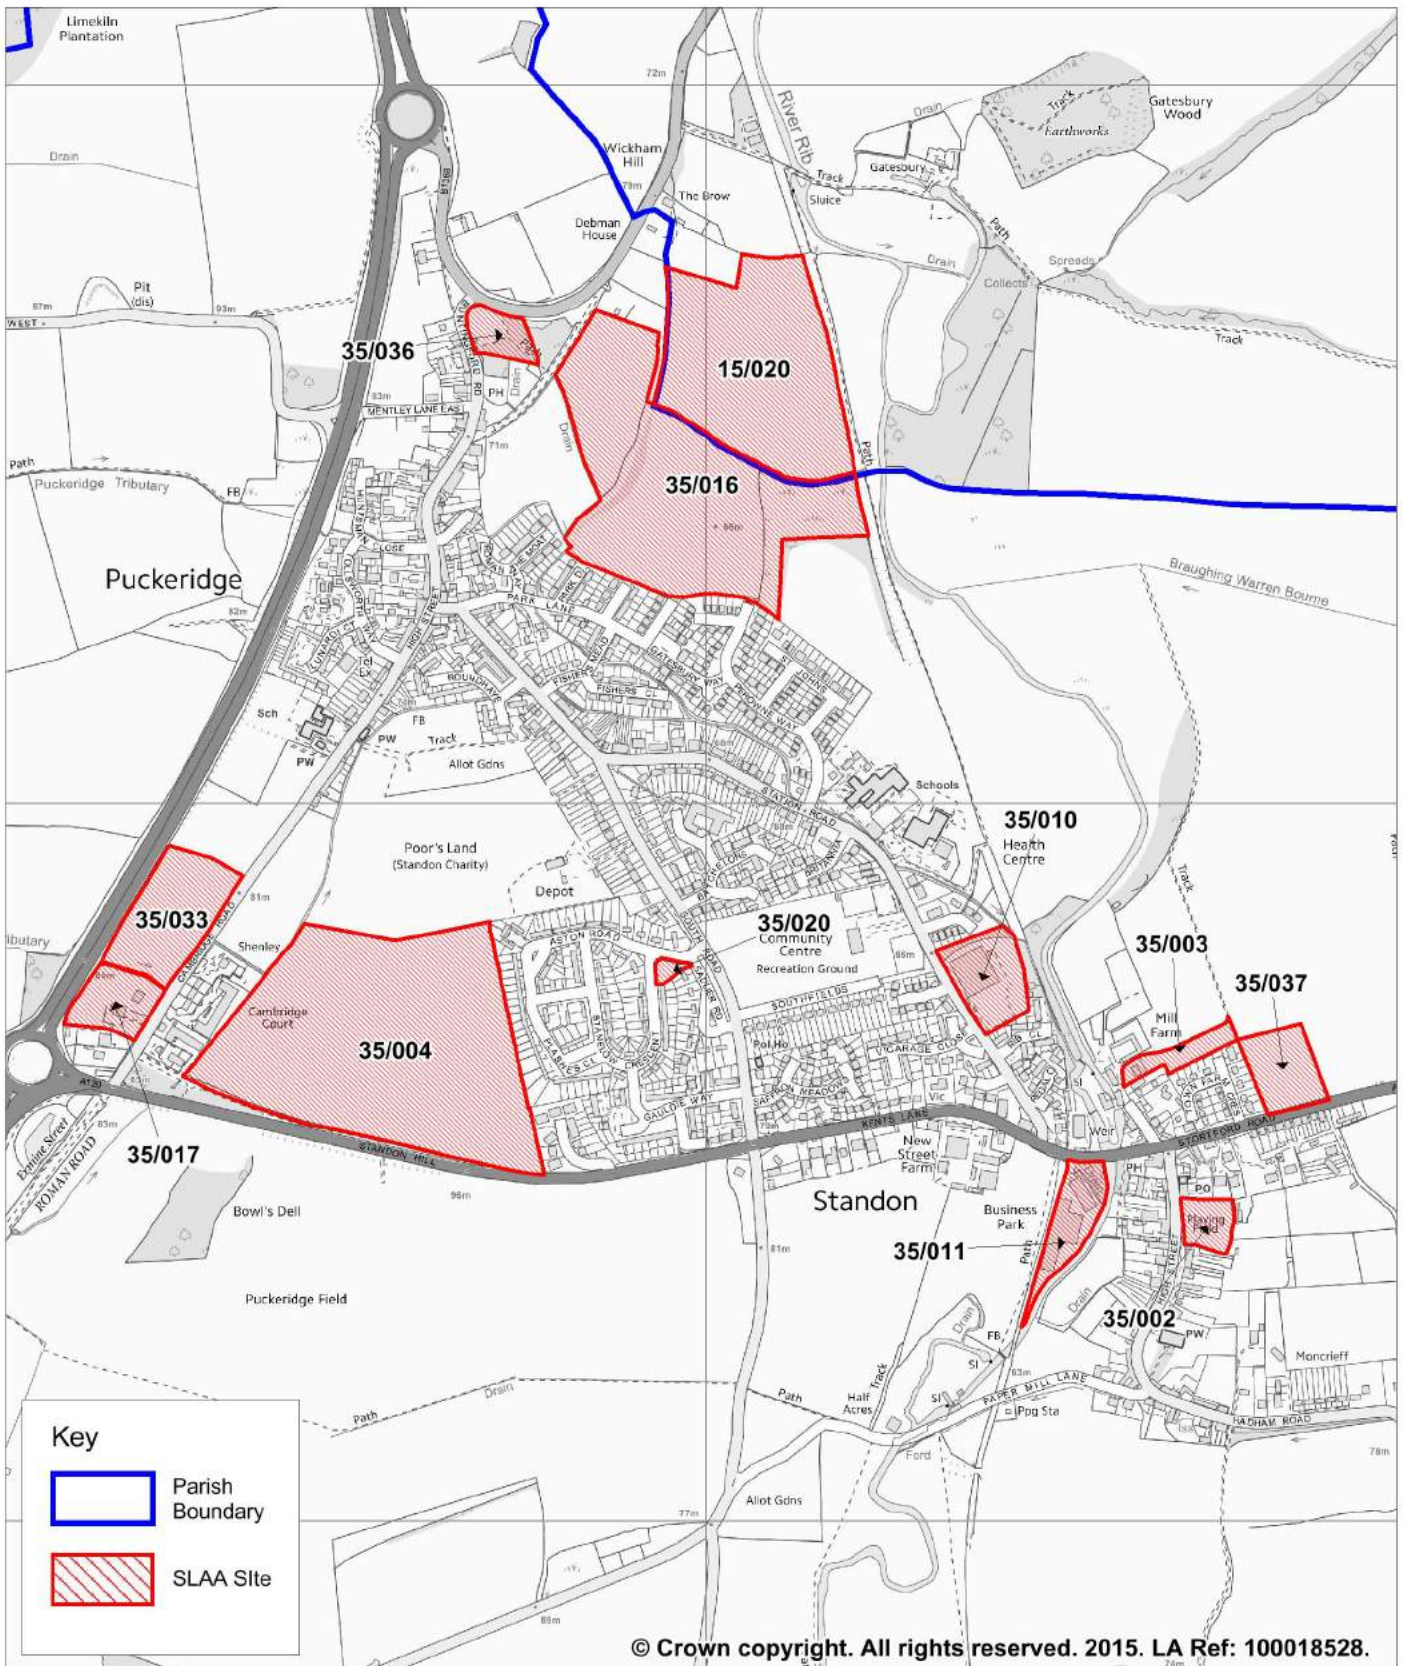

SLAA Sites: Standon Parish (35)