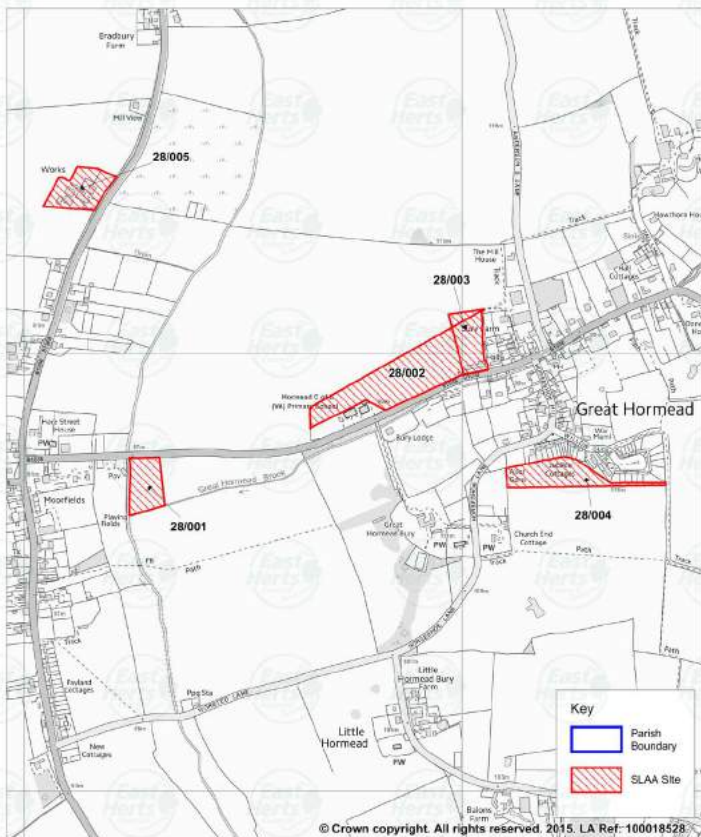

SLAA Sites: Albury Parish

ESSENTIAL REFERENCE PAPER 'D'

(06)

SLAA Sites: Anstey Parish (07)

SLAA Sites: Ardeley Parish (08)

SLAA Sites: Aspenden Parish (09)

SLAA Sites: Aston Parish (10)

SLAA Sites: Aston Parish (10)

SLAA Sites: Braughing Parish (15)

SLAA Sites: Brent Pelham Parish (16)

SLAA Sites: Brickendon Liberty Parish

(17)

SLAA Sites: Buckland Parish (18)

SLAA Sites: Cottered Parish (19)

SLAA Sites: Datchworth Parish (20)

SLAA Sites: Hornead Parish (28)

SLAA Sites: Hunsdon Parish (29)

SLAA Sites: Hunsdon Parish (29)

SLAA Sites: Little Berkhamsted Parish (30)

SLAA Sites: Little Hadham Parish (31)

SLAA Sites: Little Hadham Parish (31)

SLAA Sites: Thorley Parish (41)

SLAA Sites: Thorley Parish (41)

SLAA Sites: Thundridge Parish (42)

SLAA Sites: Thundridge Parish (42)

SLAA Sites: Thundridge Parish (42)

SLAA Sites: Thundridge Parish (42)

SLAA Sites: Walkern Parish (43)