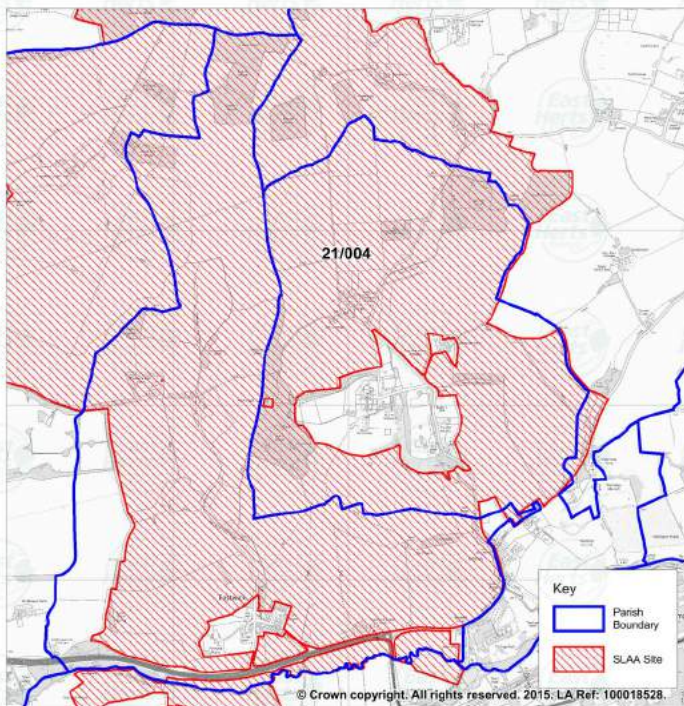

SLAA Sites: Eastwick and Gilston Parish (21)

(SLAA Site: 21/004 Only)