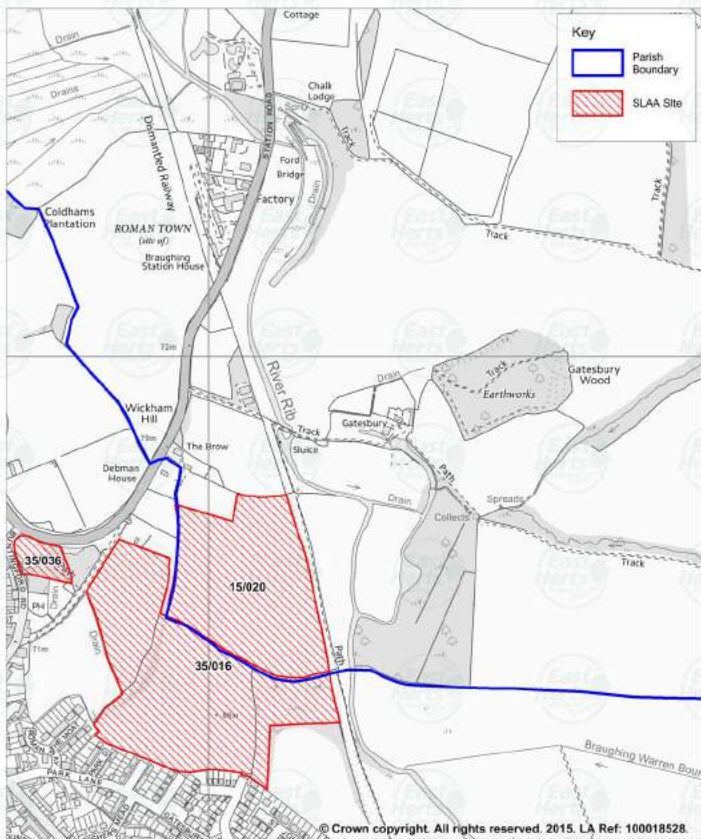

SLAA Sites: Albury Parish

ESSENTIAL REFERENCE PAPER 'D'

(06)

SLAA Sites: Anstey Parish (07)

SLAA Sites: Ardeley Parish (08)

SLAA Sites: Aspenden Parish (09)

SLAA Sites: Aston Parish (10)

SLAA Sites: Aston Parish (10)

SLAA Sites: Bayford Parish (11)

SLAA Sites: Bayford Parish (11)

SLAA Sites: Bengoe Rural Parish (12)

SLAA Sites: Benington Parish (13)

SLAA Sites: Benington Parish (13)

SLAA Sites: Benington Parish (13)

SLAA Sites: Braughing Parish (15)

SLAA Sites: Thorley Parish (41)

SLAA Sites: Thorley Parish (41)

SLAA Sites: Thundridge Parish (42)

SLAA Sites: Thundridge Parish (42)

SLAA Sites: Thundridge Parish (42)

SLAA Sites: Thundridge Parish (42)

SLAA Sites: Walkern Parish (43)

SLAA Sites: Walkern Parish (43)

SLAA Sites: Wareside Parish (44)

SLAA Sites: Wareside Parish (44)

SLAA Sites: Watton-at-Stone Parish (45)

SLAA Sites: Westmill Parish (46)

SLAA Sites: Widford Parish (47)

SLAA Sites: Widford Parish (47)