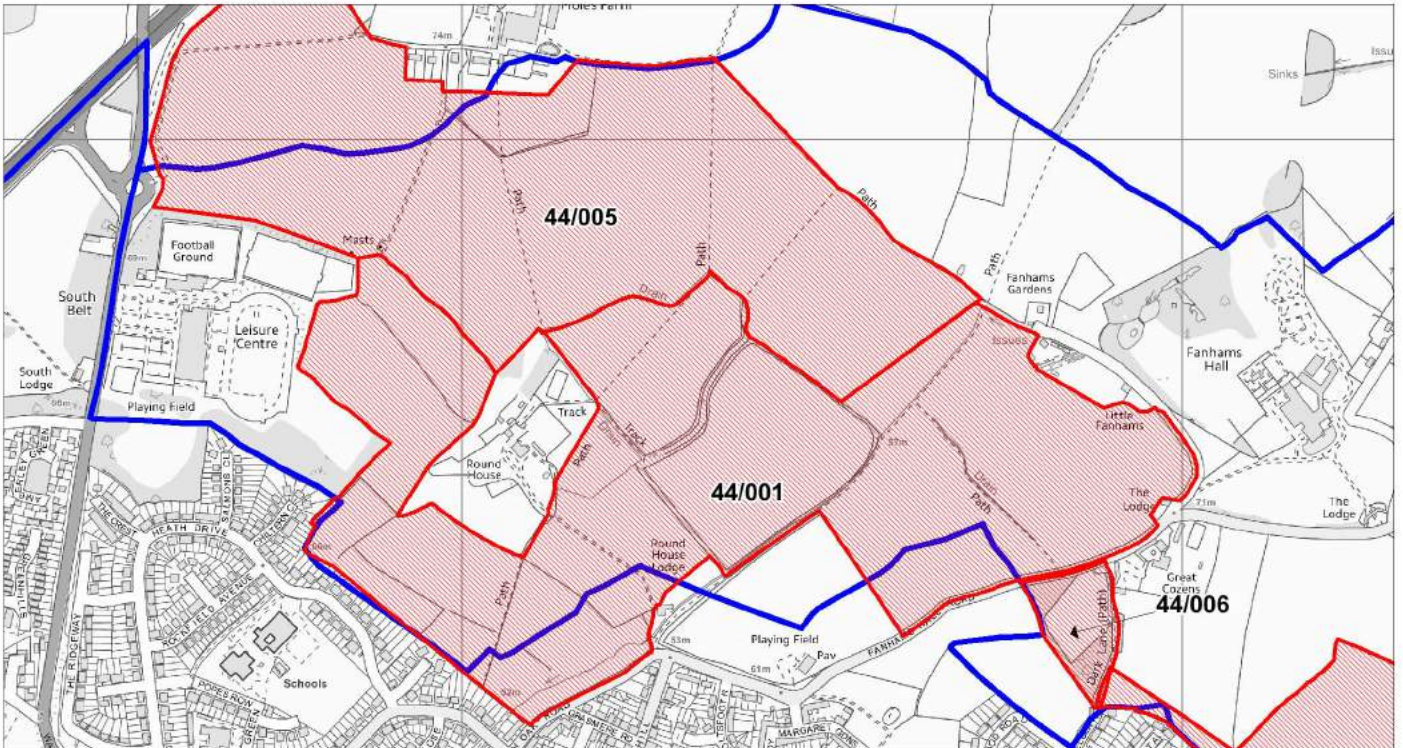

SLAA Sites: Wareside Parish (44)