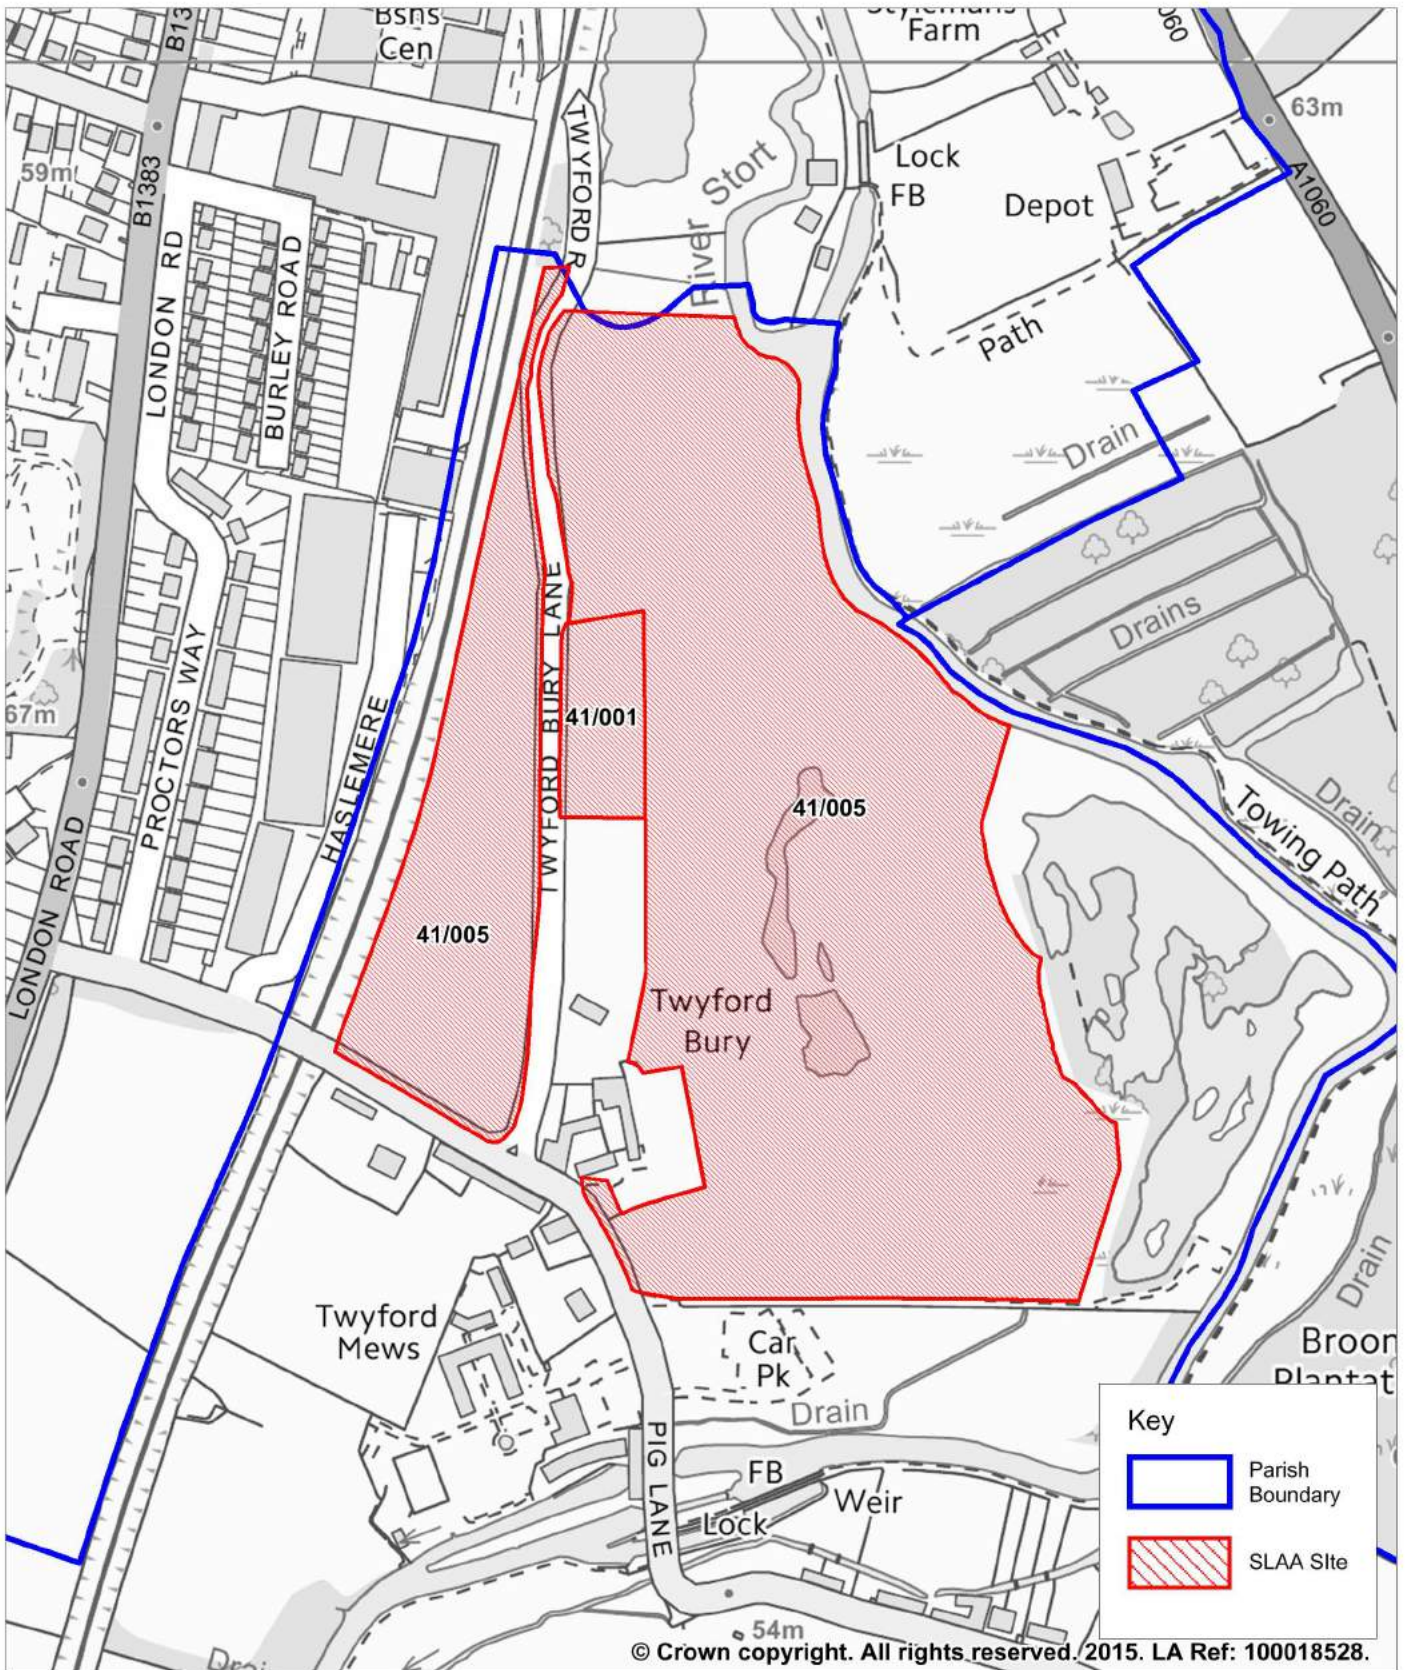

SLAA Sites: Hornead Parish (28)

SLAA Sites: Hunsdon Parish (29)

SLAA Sites: Hunsdon Parish (29)

SLAA Sites: Little Berkhamsted Parish (30)

SLAA Sites: Little Hadham Parish (31)

SLAA Sites: Little Hadham Parish (31)

(35)

Key

-  Parish Boundary
-  SLAA Site

SLAA Sites: Standon Parish (35)

SLAA Sites: Stanstead Abbots Parish (36)

SLAA Sites: Stapleford Parish (38)

SLAA Sites: Tewin Parish (40)

SLAA Sites: Tewin Parish (40)

SLAA Sites: Thorley Parish (41)

SLAA Sites: Thorley Parish (41)

SLAA Sites: Thundridge Parish (42)

SLAA Sites: Thundridge Parish (42)

SLAA Sites: Thundridge Parish (42)

SLAA Sites: Thundridge Parish (42)

SLAA Sites: Walkern Parish (43)