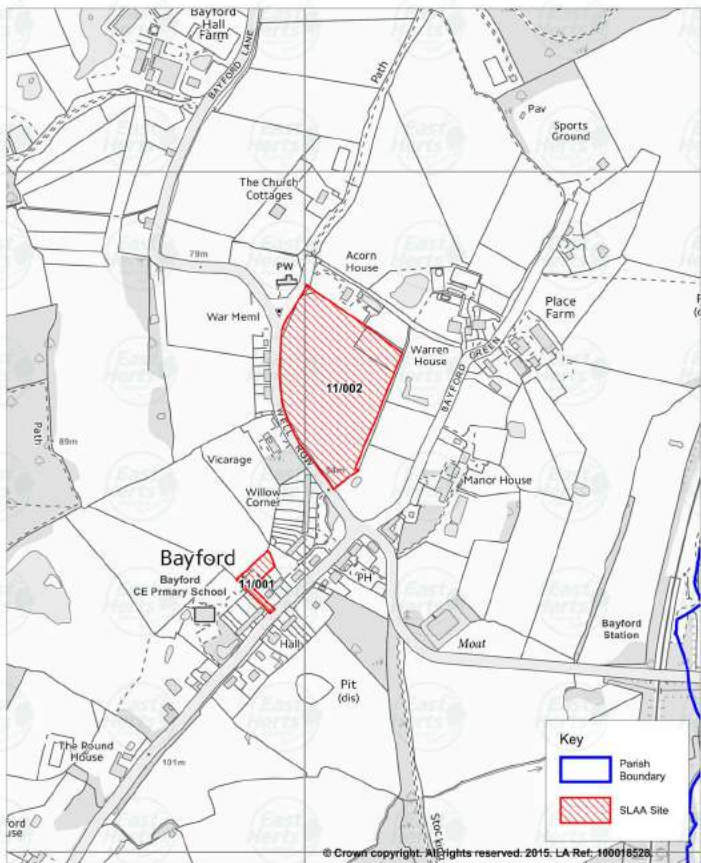

SLAA Sites: Albury Parish

ESSENTIAL REFERENCE PAPER 'D'

(06)

SLAA Sites: Anstey Parish (07)

SLAA Sites: Ardeley Parish (08)

SLAA Sites: Aspenden Parish (09)

SLAA Sites: Aston Parish (10)

SLAA Sites: Aston Parish (10)

SLAA Sites: Bayford Parish (11)

SLAA Sites: Bayford Parish (11)

SLAA Sites: Bengoe Rural Parish (12)

SLAA Sites: Benington Parish (13)

SLAA Sites: Benington Parish (13)

SLAA Sites: Benington Parish (13)

SLAA Sites: Braughing Parish (15)

SLAA Sites: Thorley Parish (41)

SLAA Sites: Thorley Parish (41)

SLAA Sites: Thundridge Parish (42)

SLAA Sites: Thundridge Parish (42)

SLAA Sites: Thundridge Parish (42)

SLAA Sites: Thundridge Parish (42)

SLAA Sites: Walkern Parish (43)

SLAA Sites: Walkern Parish (43)

SLAA Sites: Wareside Parish (44)

SLAA Sites: Wareside Parish (44)

SLAA Sites: Watton-at-Stone Parish (45)

SLAA Sites: Westmill Parish (46)

SLAA Sites: Widford Parish (47)

SLAA Sites: Widford Parish (47)