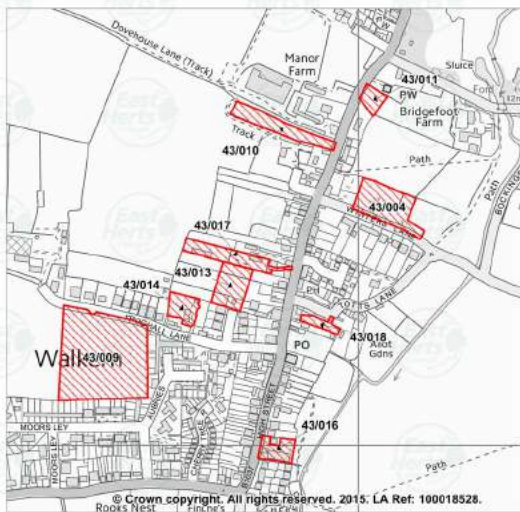

SLAA Sites: Walkern Parish (43)