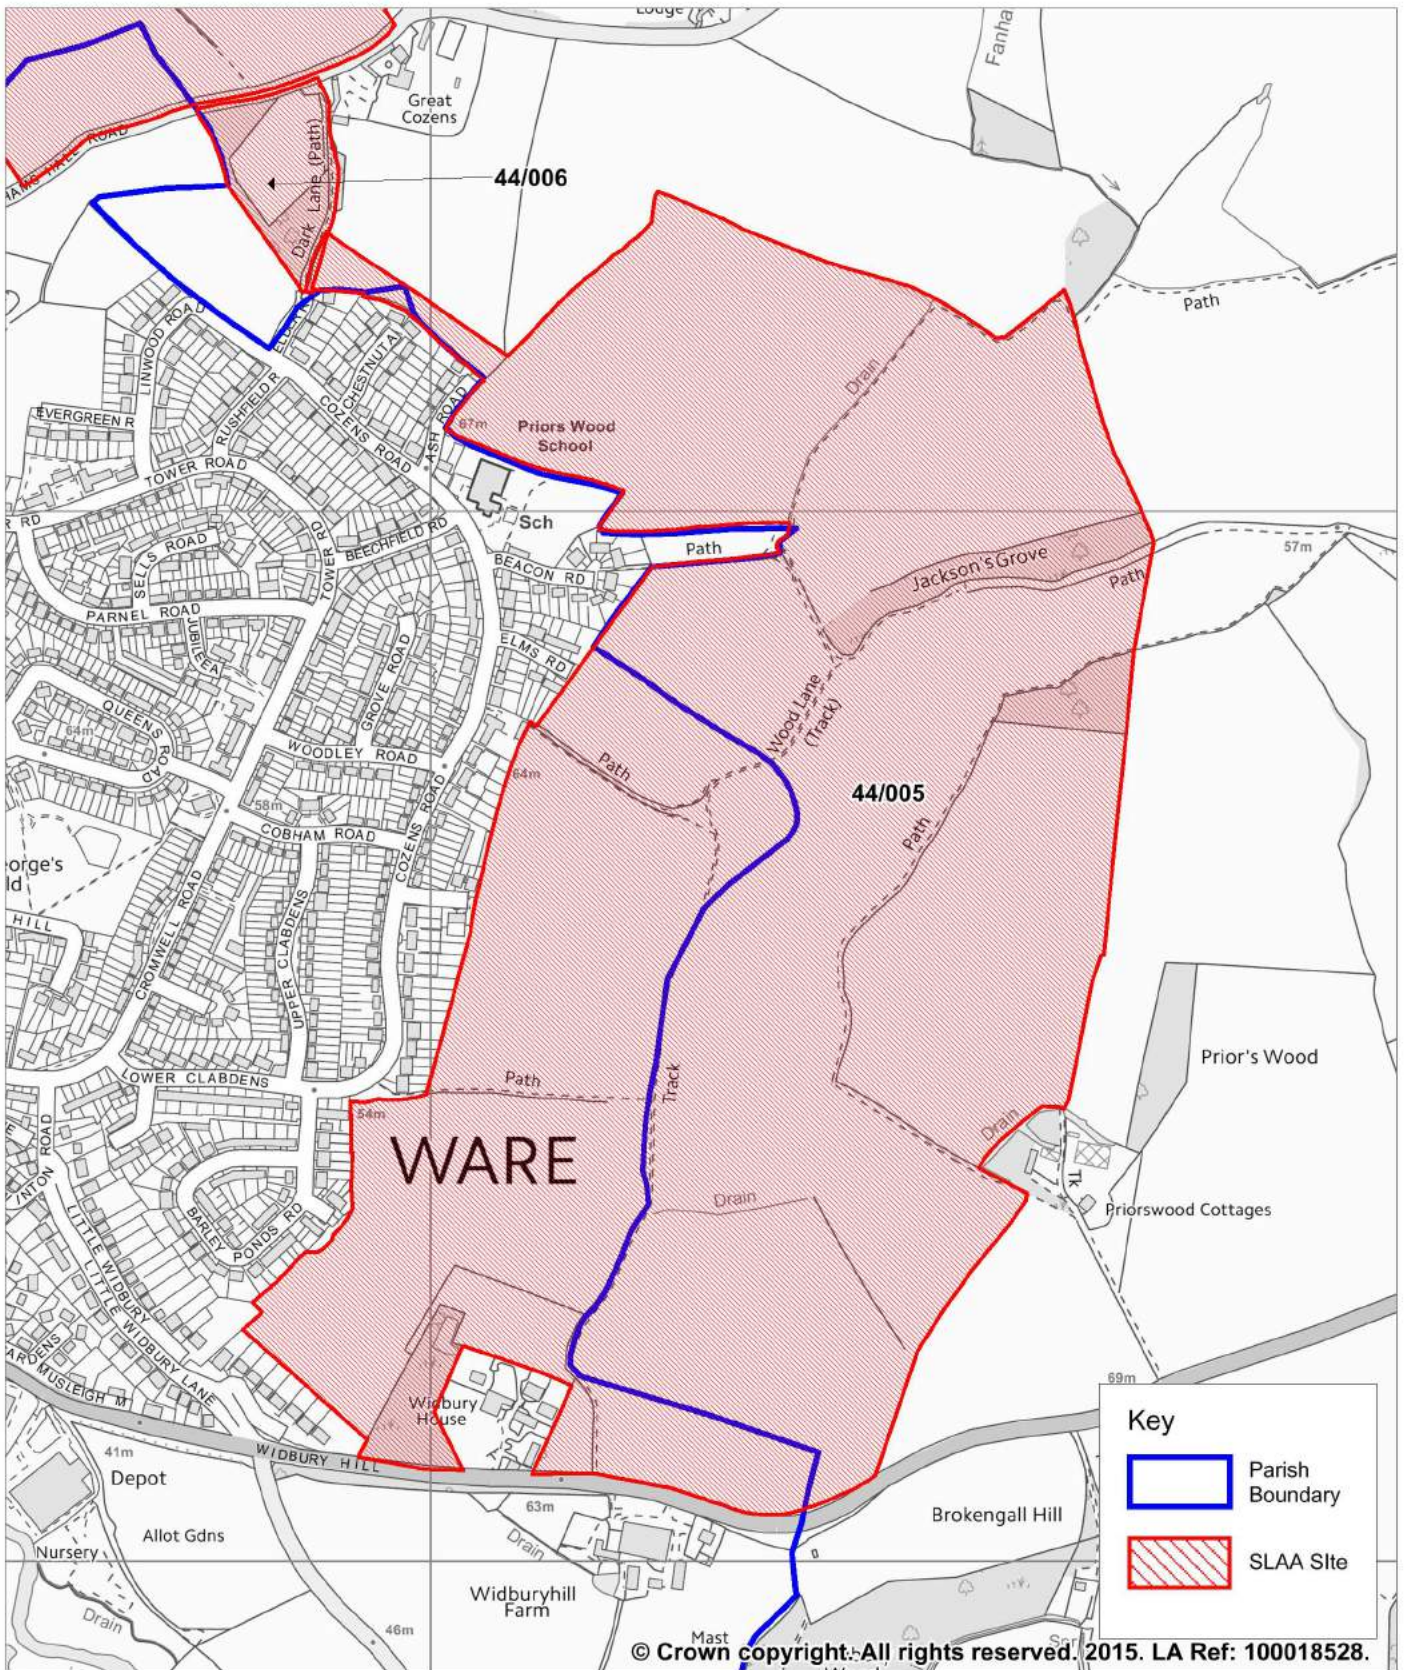

SLAA Sites: Wareside Parish (44)