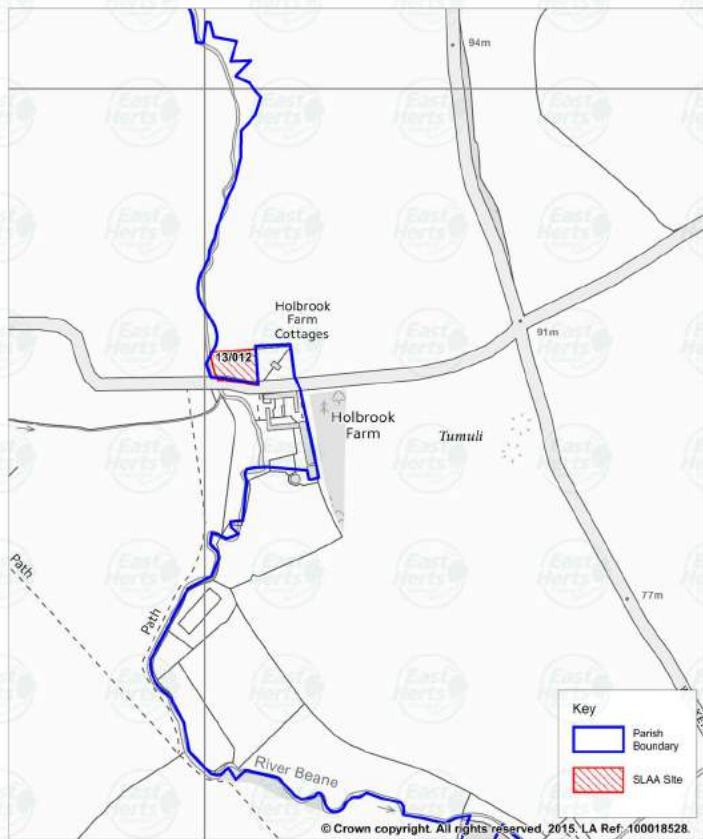

SLAA Sites: Albury Parish

ESSENTIAL REFERENCE PAPER 'D'

(06)

SLAA Sites: Anstey Parish (07)

SLAA Sites: Ardeley Parish (08)

SLAA Sites: Aspenden Parish (09)

SLAA Sites: Aston Parish (10)

SLAA Sites: Aston Parish (10)

SLAA Sites: Bayford Parish (11)

SLAA Sites: Bayford Parish (11)

SLAA Sites: Bengoe Rural Parish (12)

SLAA Sites: Benington Parish (13)

SLAA Sites: Benington Parish (13)

SLAA Sites: Benington Parish (13)

SLAA Sites: Braughing Parish (15)

SLAA Sites: Thorley Parish (41)

SLAA Sites: Thorley Parish (41)

SLAA Sites: Thundridge Parish (42)

SLAA Sites: Thundridge Parish (42)

SLAA Sites: Thundridge Parish (42)

SLAA Sites: Thundridge Parish (42)

SLAA Sites: Walkern Parish (43)

SLAA Sites: Walkern Parish (43)

SLAA Sites: Wareside Parish (44)

SLAA Sites: Wareside Parish (44)

SLAA Sites: Watton-at-Stone Parish (45)

SLAA Sites: Westmill Parish (46)

SLAA Sites: Widford Parish (47)

SLAA Sites: Widford Parish (47)