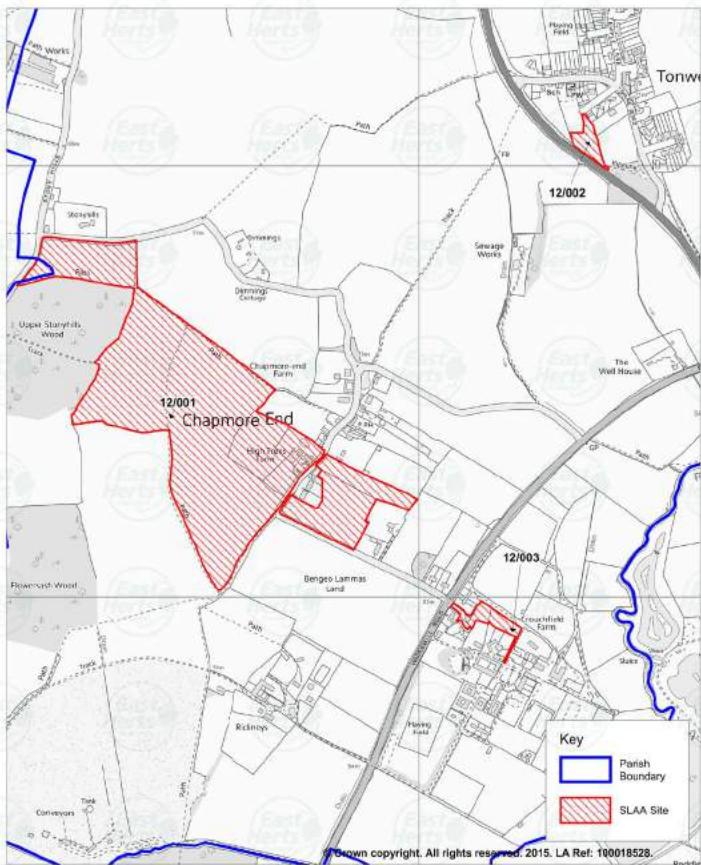

SLAA Sites: Albury Parish

ESSENTIAL REFERENCE PAPER 'D'

(06)

SLAA Sites: Anstey Parish (07)

SLAA Sites: Ardeley Parish (08)

SLAA Sites: Aspenden Parish (09)

SLAA Sites: Aston Parish (10)

SLAA Sites: Aston Parish (10)

SLAA Sites: Bayford Parish (11)

SLAA Sites: Bayford Parish (11)

SLAA Sites: Bengoe Rural Parish (12)

SLAA Sites: Benington Parish (13)

SLAA Sites: Benington Parish (13)

SLAA Sites: Benington Parish (13)

SLAA Sites: Braughing Parish (15)

SLAA Sites: Thorley Parish (41)

SLAA Sites: Thorley Parish (41)

SLAA Sites: Thundridge Parish (42)

SLAA Sites: Thundridge Parish (42)

SLAA Sites: Thundridge Parish (42)

SLAA Sites: Thundridge Parish (42)

SLAA Sites: Walkern Parish (43)

SLAA Sites: Walkern Parish (43)

SLAA Sites: Wareside Parish (44)

SLAA Sites: Wareside Parish (44)

SLAA Sites: Watton-at-Stone Parish (45)

SLAA Sites: Westmill Parish (46)

SLAA Sites: Widford Parish (47)

SLAA Sites: Widford Parish (47)