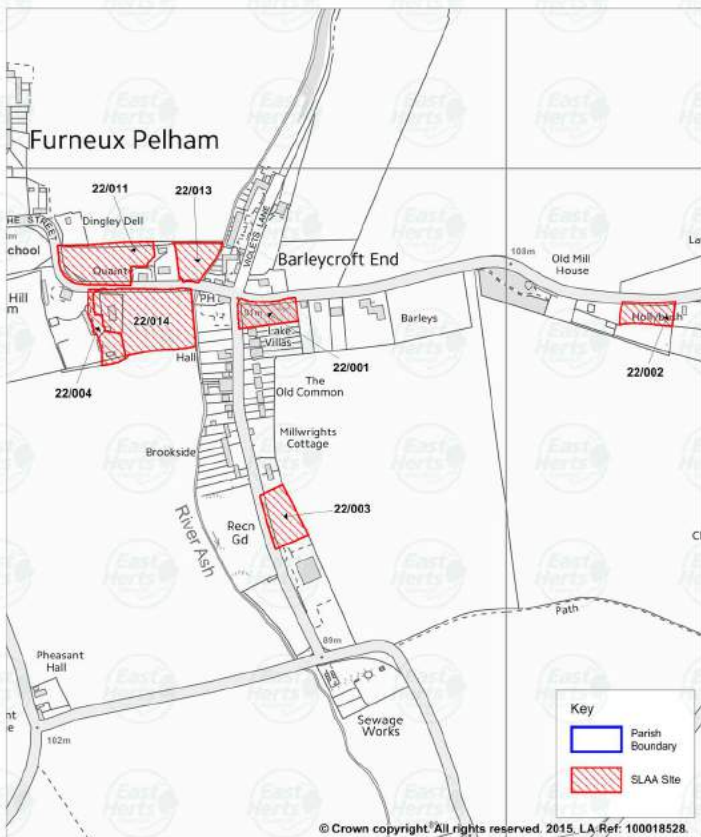

SLAA Sites: Albury Parish

ESSENTIAL REFERENCE PAPER 'D'

(06)

SLAA Sites: Anstey Parish (07)

SLAA Sites: Ardeley Parish (08)

SLAA Sites: Aspenden Parish (09)

SLAA Sites: Aston Parish (10)

SLAA Sites: Aston Parish (10)

SLAA Sites: Braughing Parish (15)

SLAA Sites: Brent Pelham Parish (16)

SLAA Sites: Brickendon Liberty Parish

(17)

SLAA Sites: Buckland Parish (18)

SLAA Sites: Cottered Parish (19)

SLAA Sites: Datchworth Parish (20)

SLAA Sites: Eastwick and Gilston Parish (21)

(SLAA Site: 21/004 Only)

SLAA Sites: Eastwick and Gilston Parish (21)

(Excluding SLAA Site: 21/004)

SLAA Sites: Furneux Pelham Parish (22)

SLAA Sites: Great Amwell Parish (23)

SLAA Sites: Thorley Parish (41)

SLAA Sites: Thorley Parish (41)

SLAA Sites: Thundridge Parish (42)

SLAA Sites: Thundridge Parish (42)

SLAA Sites: Thundridge Parish (42)

SLAA Sites: Thundridge Parish (42)

SLAA Sites: Walkern Parish (43)