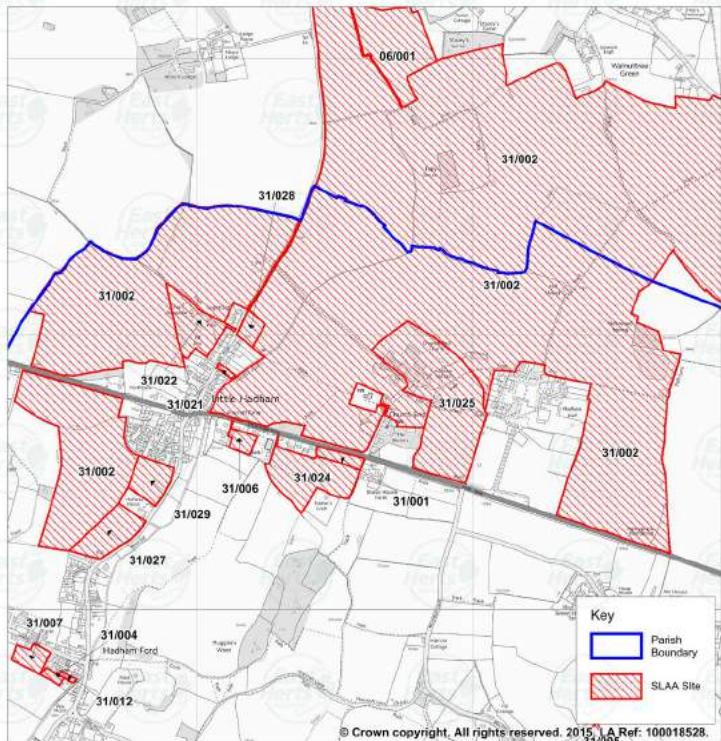

SLAA Sites: Hornead Parish (28)

SLAA Sites: Hunsdon Parish (29)

SLAA Sites: Hunsdon Parish (29)

SLAA Sites: Little Berkhamsted Parish (30)

SLAA Sites: Little Hadham Parish (31)

SLAA Sites: Little Hadham Parish (31)