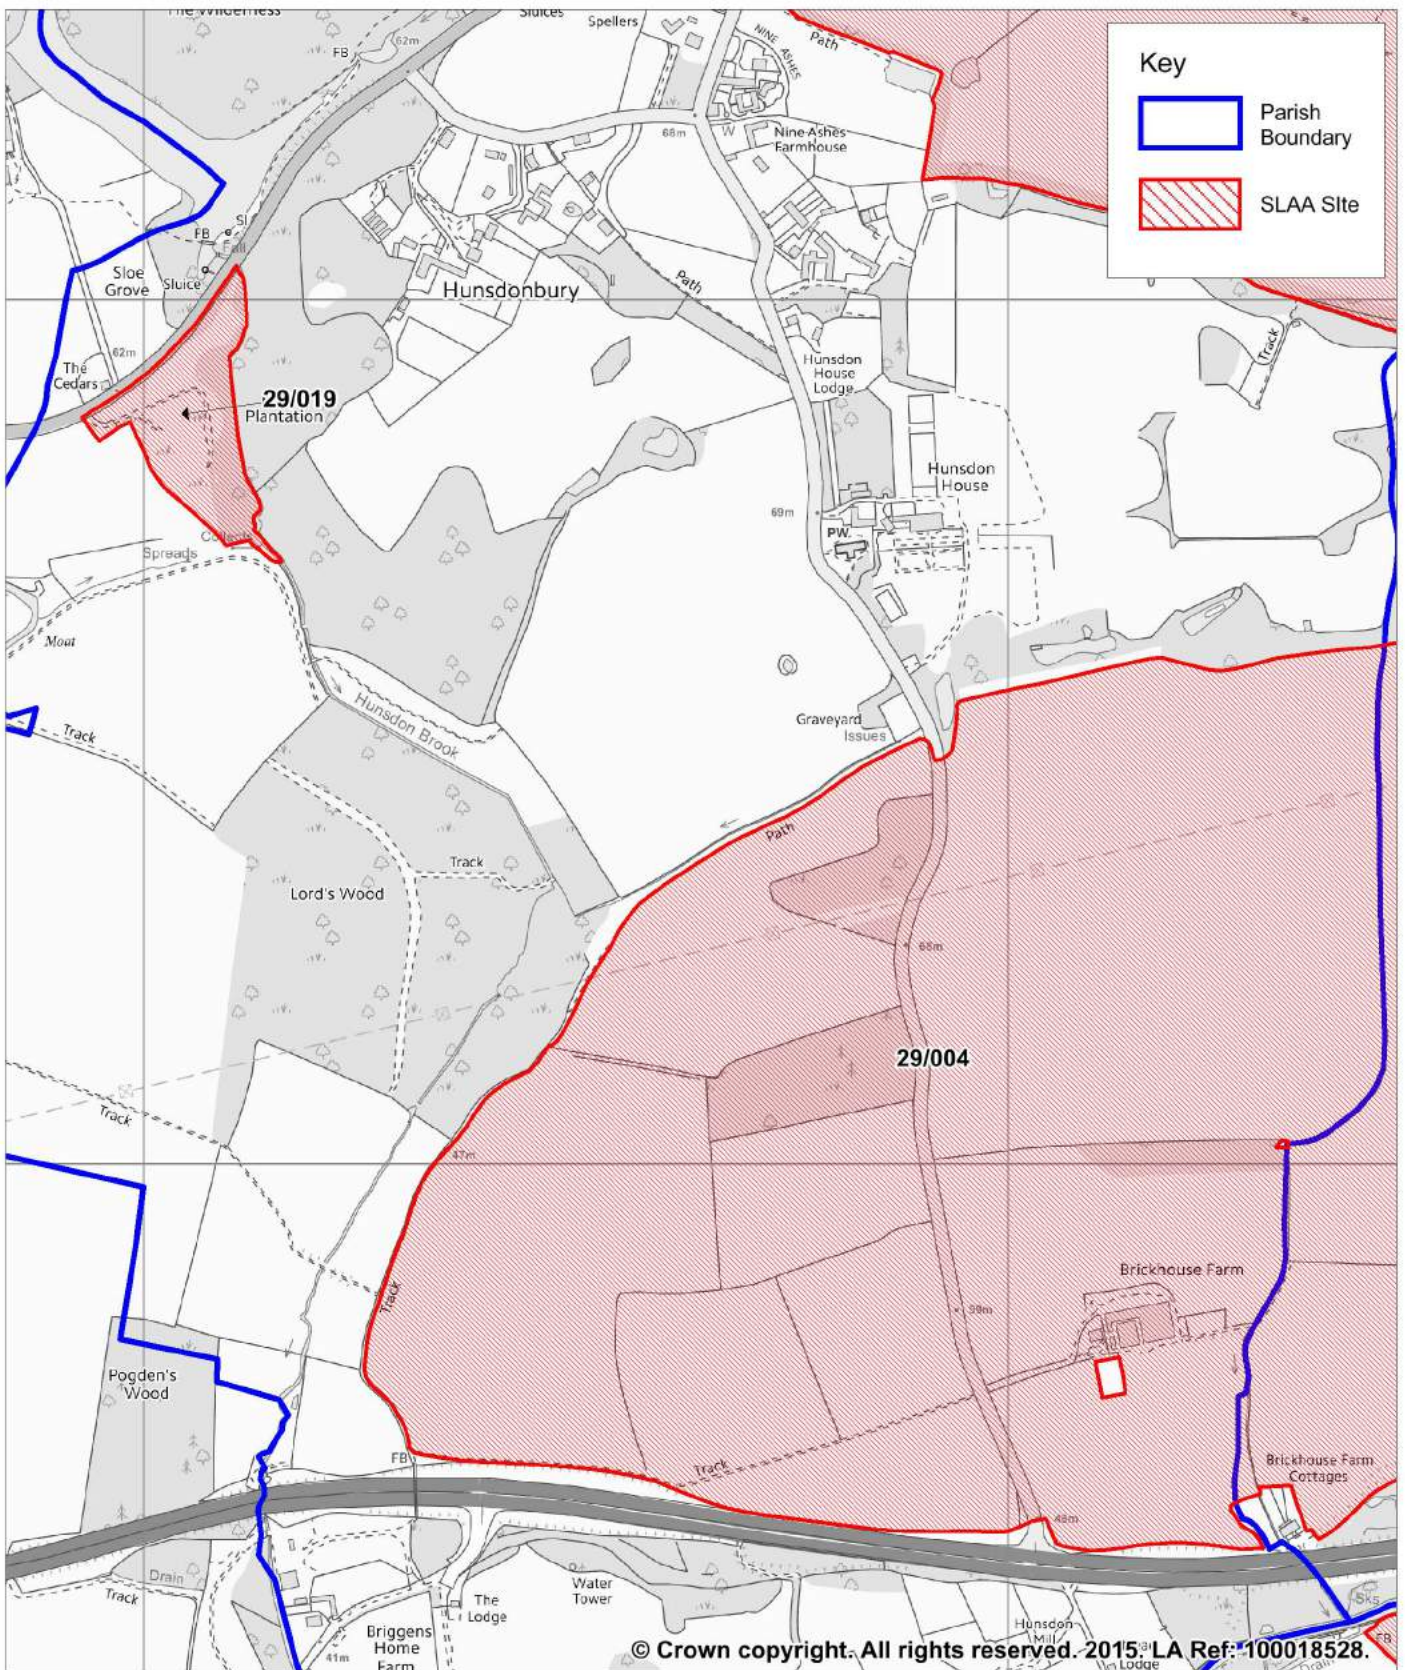

SLAA Sites: Albury Parish

ESSENTIAL REFERENCE PAPER 'D'

(06)

SLAA Sites: Anstey Parish (07)

SLAA Sites: Ardeley Parish (08)

SLAA Sites: Aspenden Parish (09)

SLAA Sites: Aston Parish (10)

SLAA Sites: Aston Parish (10)

SLAA Sites: Braughing Parish (15)

SLAA Sites: Brent Pelham Parish (16)

SLAA Sites: Brickendon Liberty Parish

(17)

SLAA Sites: Buckland Parish (18)

SLAA Sites: Cottered Parish (19)

SLAA Sites: Datchworth Parish (20)

SLAA Sites: Eastwick and Gilston Parish (21)

(SLAA Site: 21/004 Only)

SLAA Sites: Eastwick and Gilston Parish (21)

(Excluding SLAA Site: 21/004)

SLAA Sites: Furneux Pelham Parish (22)

SLAA Sites: Great Amwell Parish (23)

SLAA Sites: Hornead Parish (28)

SLAA Sites: Hunsdon Parish (29)

SLAA Sites: Hunsdon Parish (29)

SLAA Sites: Little Berkhamsted Parish (30)

SLAA Sites: Little Hadham Parish (31)

SLAA Sites: Little Hadham Parish (31)