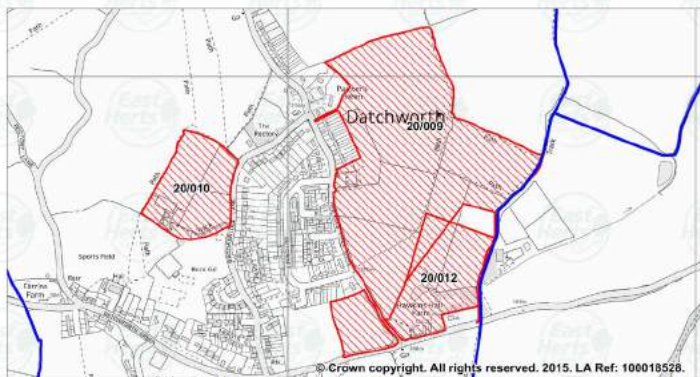

SLAA Sites: Braughing Parish (15)

SLAA Sites: Brent Pelham Parish (16)

SLAA Sites: Brickendon Liberty Parish

(17)

SLAA Sites: Buckland Parish (18)

SLAA Sites: Cottered Parish (19)

SLAA Sites: Datchworth Parish (20)