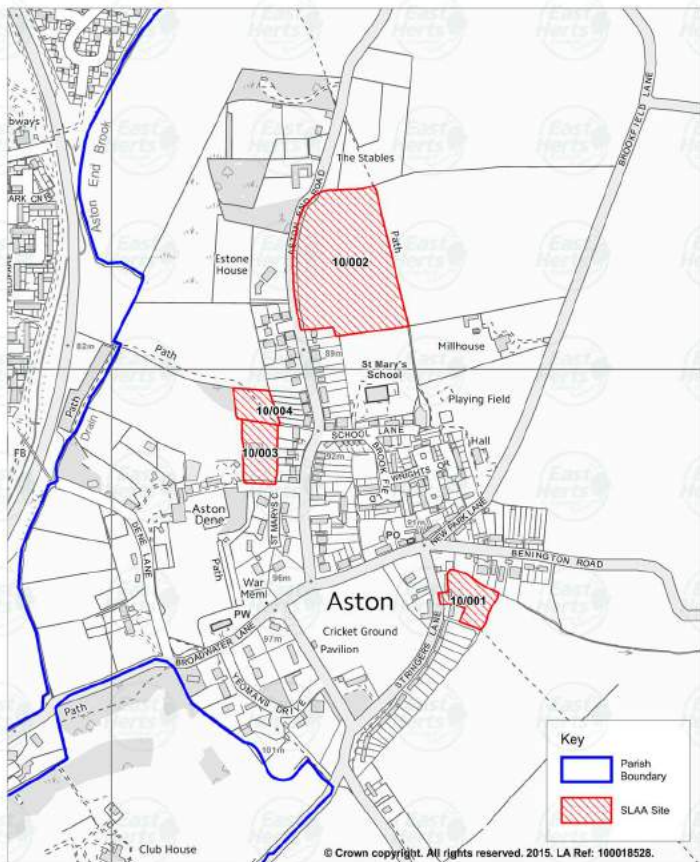

SLAA Sites: Albury Parish

ESSENTIAL REFERENCE PAPER 'D'

(06)

SLAA Sites: Anstey Parish (07)

SLAA Sites: Ardeley Parish (08)

SLAA Sites: Aspenden Parish (09)

SLAA Sites: Aston Parish (10)

SLAA Sites: Aston Parish (10)

SLAA Sites: Bayford Parish (11)

SLAA Sites: Bayford Parish (11)

SLAA Sites: Bengoe Rural Parish (12)

SLAA Sites: Benington Parish (13)

SLAA Sites: Benington Parish (13)

SLAA Sites: Benington Parish (13)

SLAA Sites: Braughing Parish (15)

SLAA Sites: Thorley Parish (41)

SLAA Sites: Thorley Parish (41)

SLAA Sites: Thundridge Parish (42)

SLAA Sites: Thundridge Parish (42)

SLAA Sites: Thundridge Parish (42)

SLAA Sites: Thundridge Parish (42)

SLAA Sites: Walkern Parish (43)

SLAA Sites: Walkern Parish (43)

SLAA Sites: Wareside Parish (44)

SLAA Sites: Wareside Parish (44)

SLAA Sites: Watton-at-Stone Parish (45)

SLAA Sites: Westmill Parish (46)

SLAA Sites: Widford Parish (47)

SLAA Sites: Widford Parish (47)