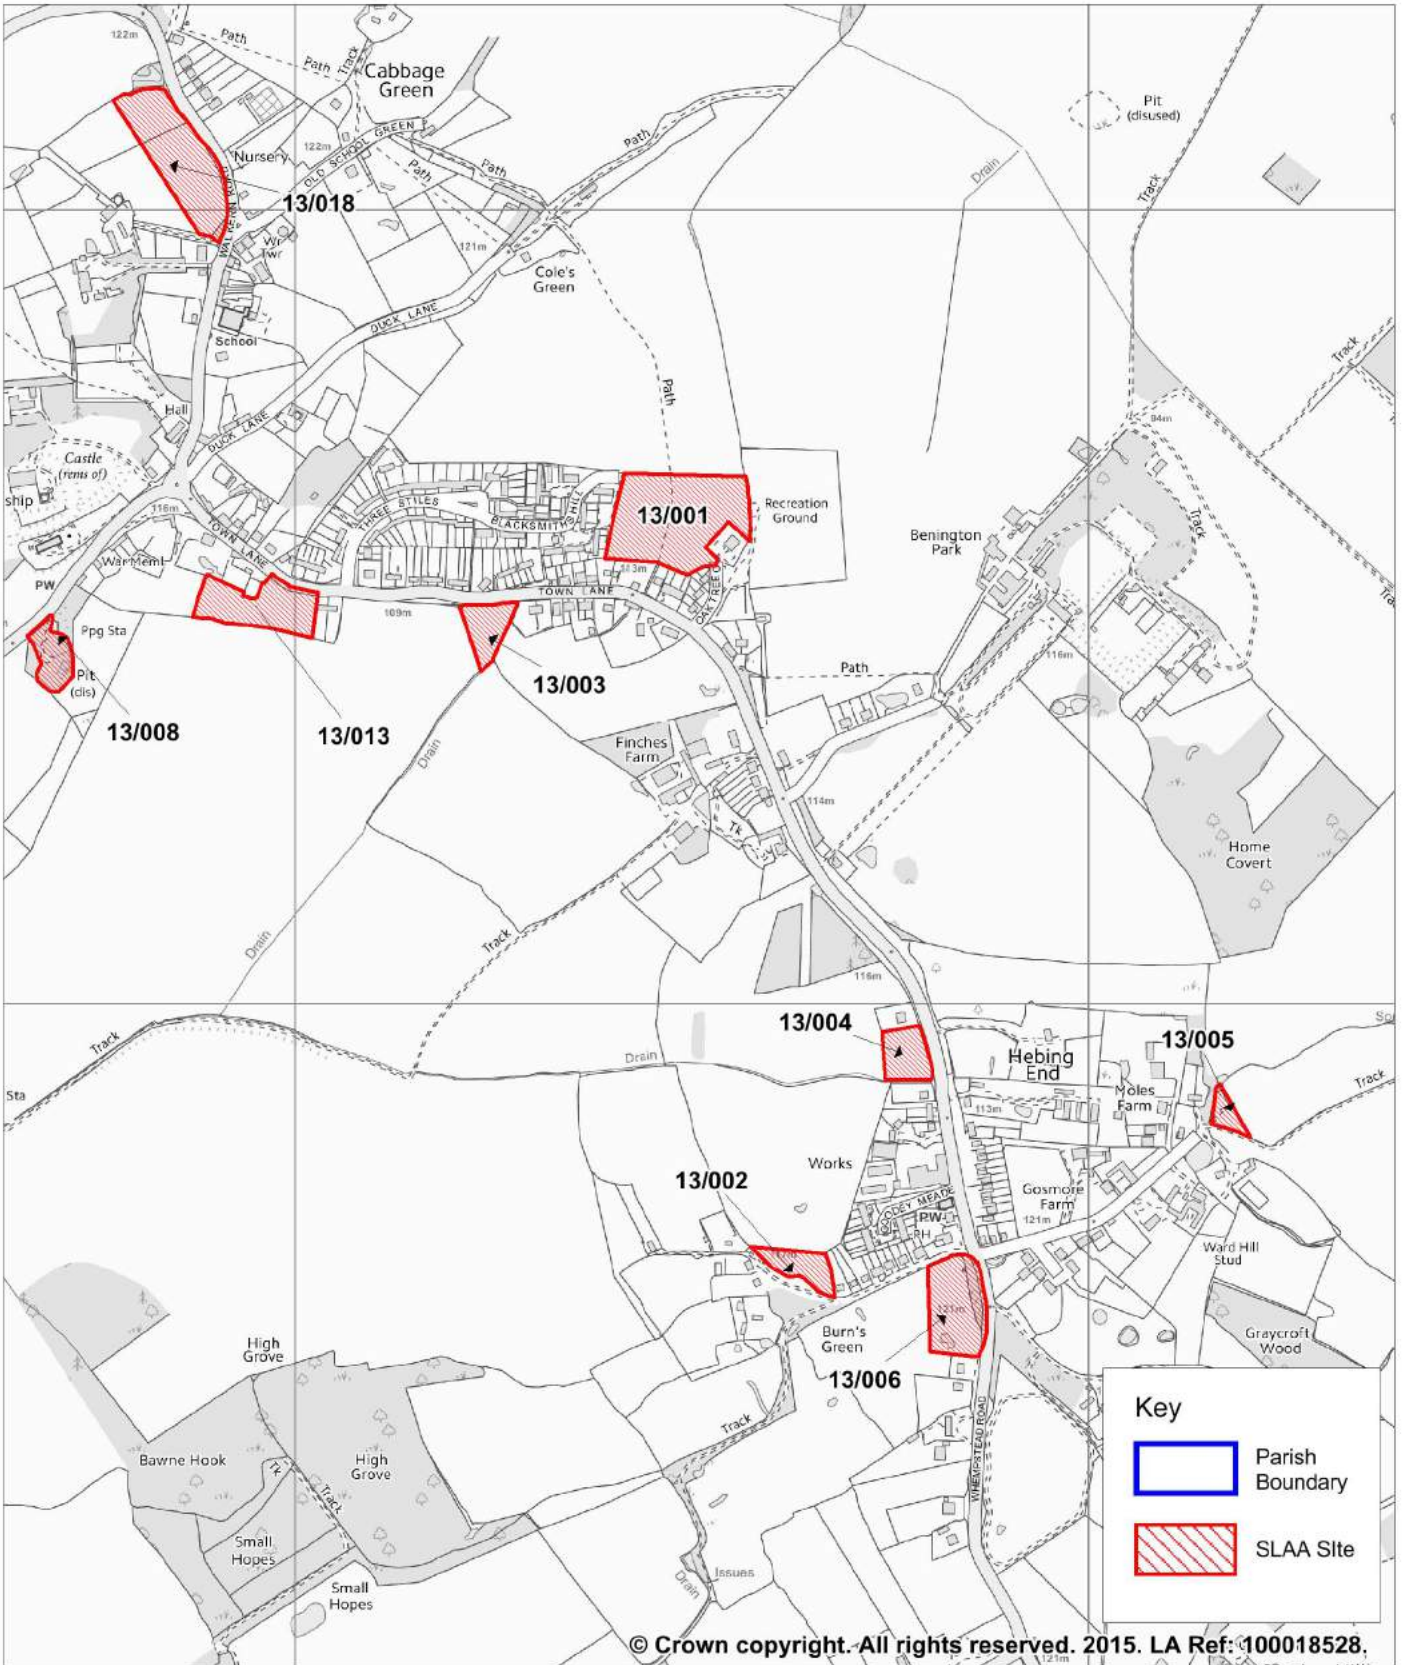

SLAA Sites: Albury Parish

ESSENTIAL REFERENCE PAPER 'D'

(06)

SLAA Sites: Anstey Parish (07)

SLAA Sites: Ardeley Parish (08)

SLAA Sites: Aspenden Parish (09)

SLAA Sites: Aston Parish (10)

SLAA Sites: Aston Parish (10)

SLAA Sites: Bayford Parish (11)

SLAA Sites: Bayford Parish (11)

SLAA Sites: Bengoe Rural Parish (12)

SLAA Sites: Benington Parish (13)

SLAA Sites: Benington Parish (13)

SLAA Sites: Benington Parish (13)

SLAA Sites: Braughing Parish (15)

SLAA Sites: Braughing Parish (15)

SLAA Sites: Brent Pelham Parish (16)

SLAA Sites: Brickendon Liberty Parish

(17)

SLAA Sites: Buckland Parish (18)

SLAA Sites: Cottered Parish (19)

SLAA Sites: Datchworth Parish (20)

SLAA Sites: Thorley Parish (41)

SLAA Sites: Thorley Parish (41)

SLAA Sites: Thundridge Parish (42)

SLAA Sites: Thundridge Parish (42)

SLAA Sites: Thundridge Parish (42)

SLAA Sites: Thundridge Parish (42)

SLAA Sites: Walkern Parish (43)