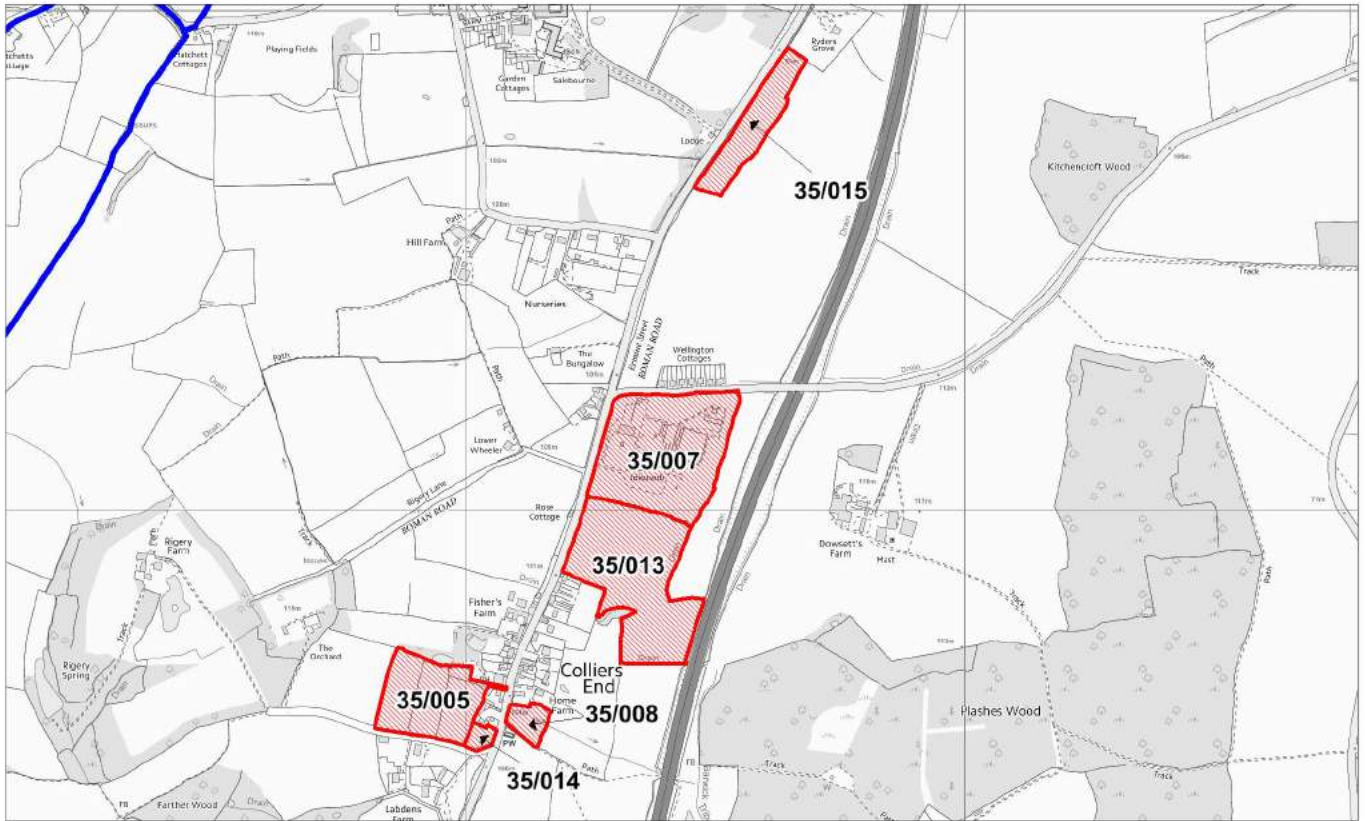

SLAA Sites: Standon Parish

(35)

Key

- Parish Boundary
- SLAA Site