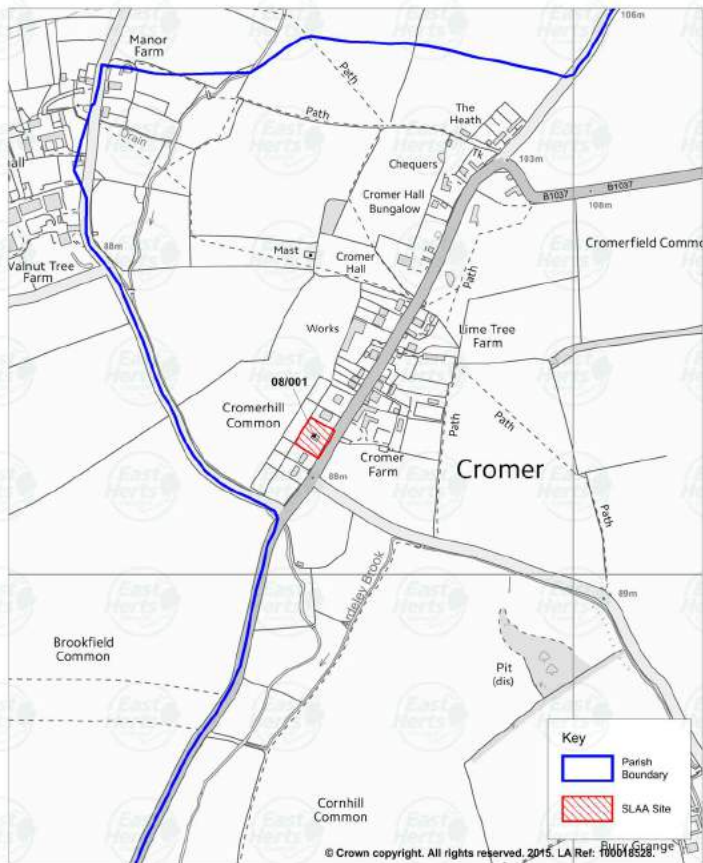

SLAA Sites: Albury Parish

ESSENTIAL REFERENCE PAPER 'D'

(06)

SLAA Sites: Anstey Parish (07)

SLAA Sites: Ardeley Parish (08)

SLAA Sites: Aspenden Parish (09)

SLAA Sites: Aston Parish (10)

SLAA Sites: Aston Parish (10)

SLAA Sites: Bayford Parish (11)

SLAA Sites: Bayford Parish (11)

SLAA Sites: Bengoe Rural Parish (12)

SLAA Sites: Benington Parish (13)

SLAA Sites: Benington Parish (13)

SLAA Sites: Benington Parish (13)

SLAA Sites: Braughing Parish (15)

SLAA Sites: Thorley Parish (41)

SLAA Sites: Thorley Parish (41)

SLAA Sites: Thundridge Parish (42)

SLAA Sites: Thundridge Parish (42)

SLAA Sites: Thundridge Parish (42)

SLAA Sites: Thundridge Parish (42)

SLAA Sites: Walkern Parish (43)

SLAA Sites: Walkern Parish (43)

SLAA Sites: Wareside Parish (44)

SLAA Sites: Wareside Parish (44)

SLAA Sites: Watton-at-Stone Parish (45)

SLAA Sites: Westmill Parish (46)

SLAA Sites: Widford Parish (47)

SLAA Sites: Widford Parish (47)