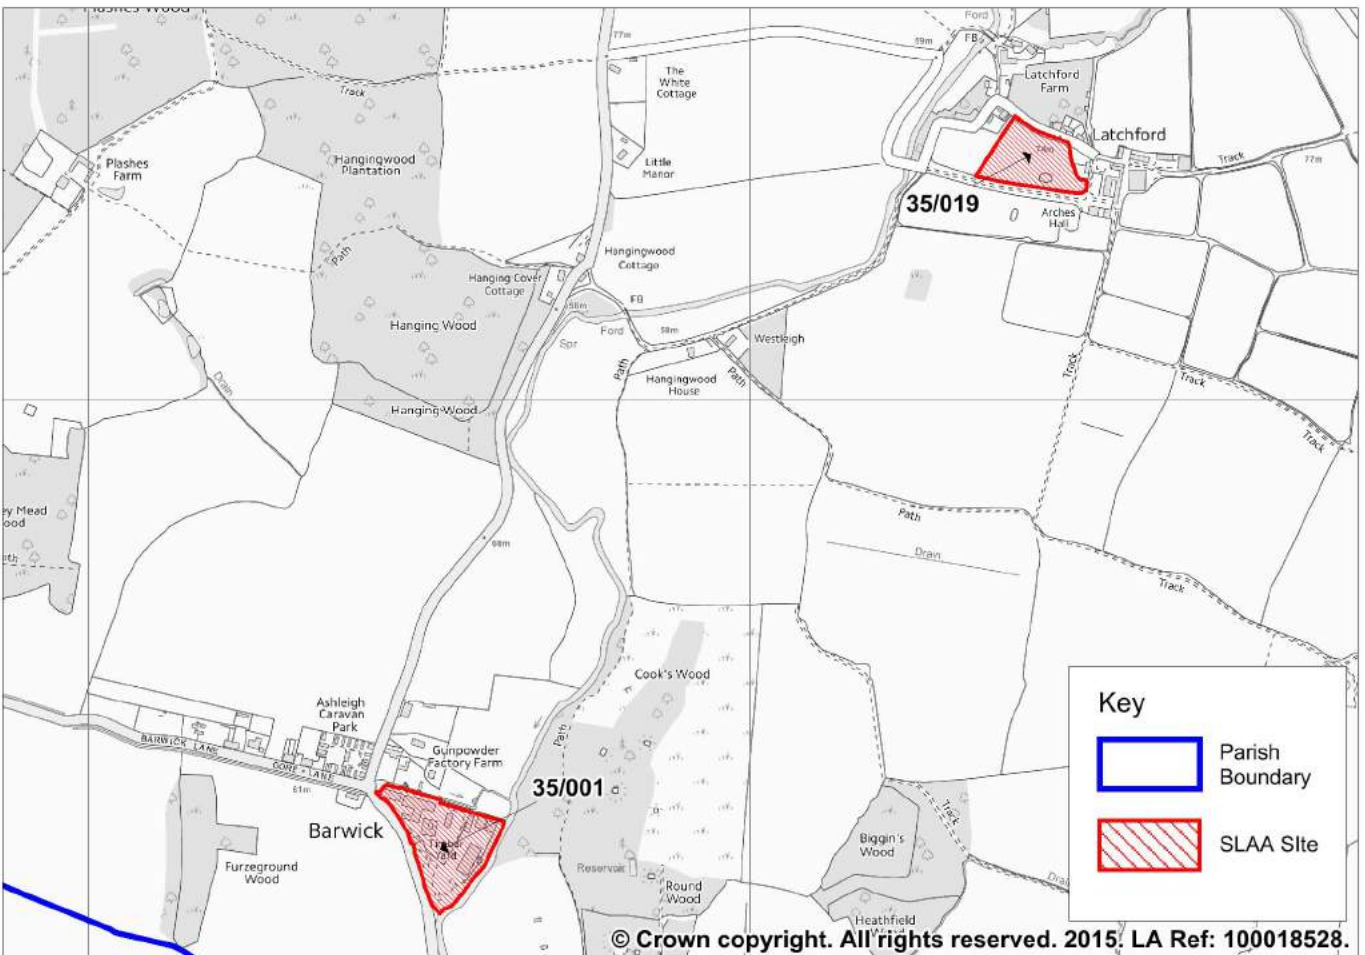

SLAA Sites: Standon Parish

(35)

Key

- Parish Boundary
- SLAA Site