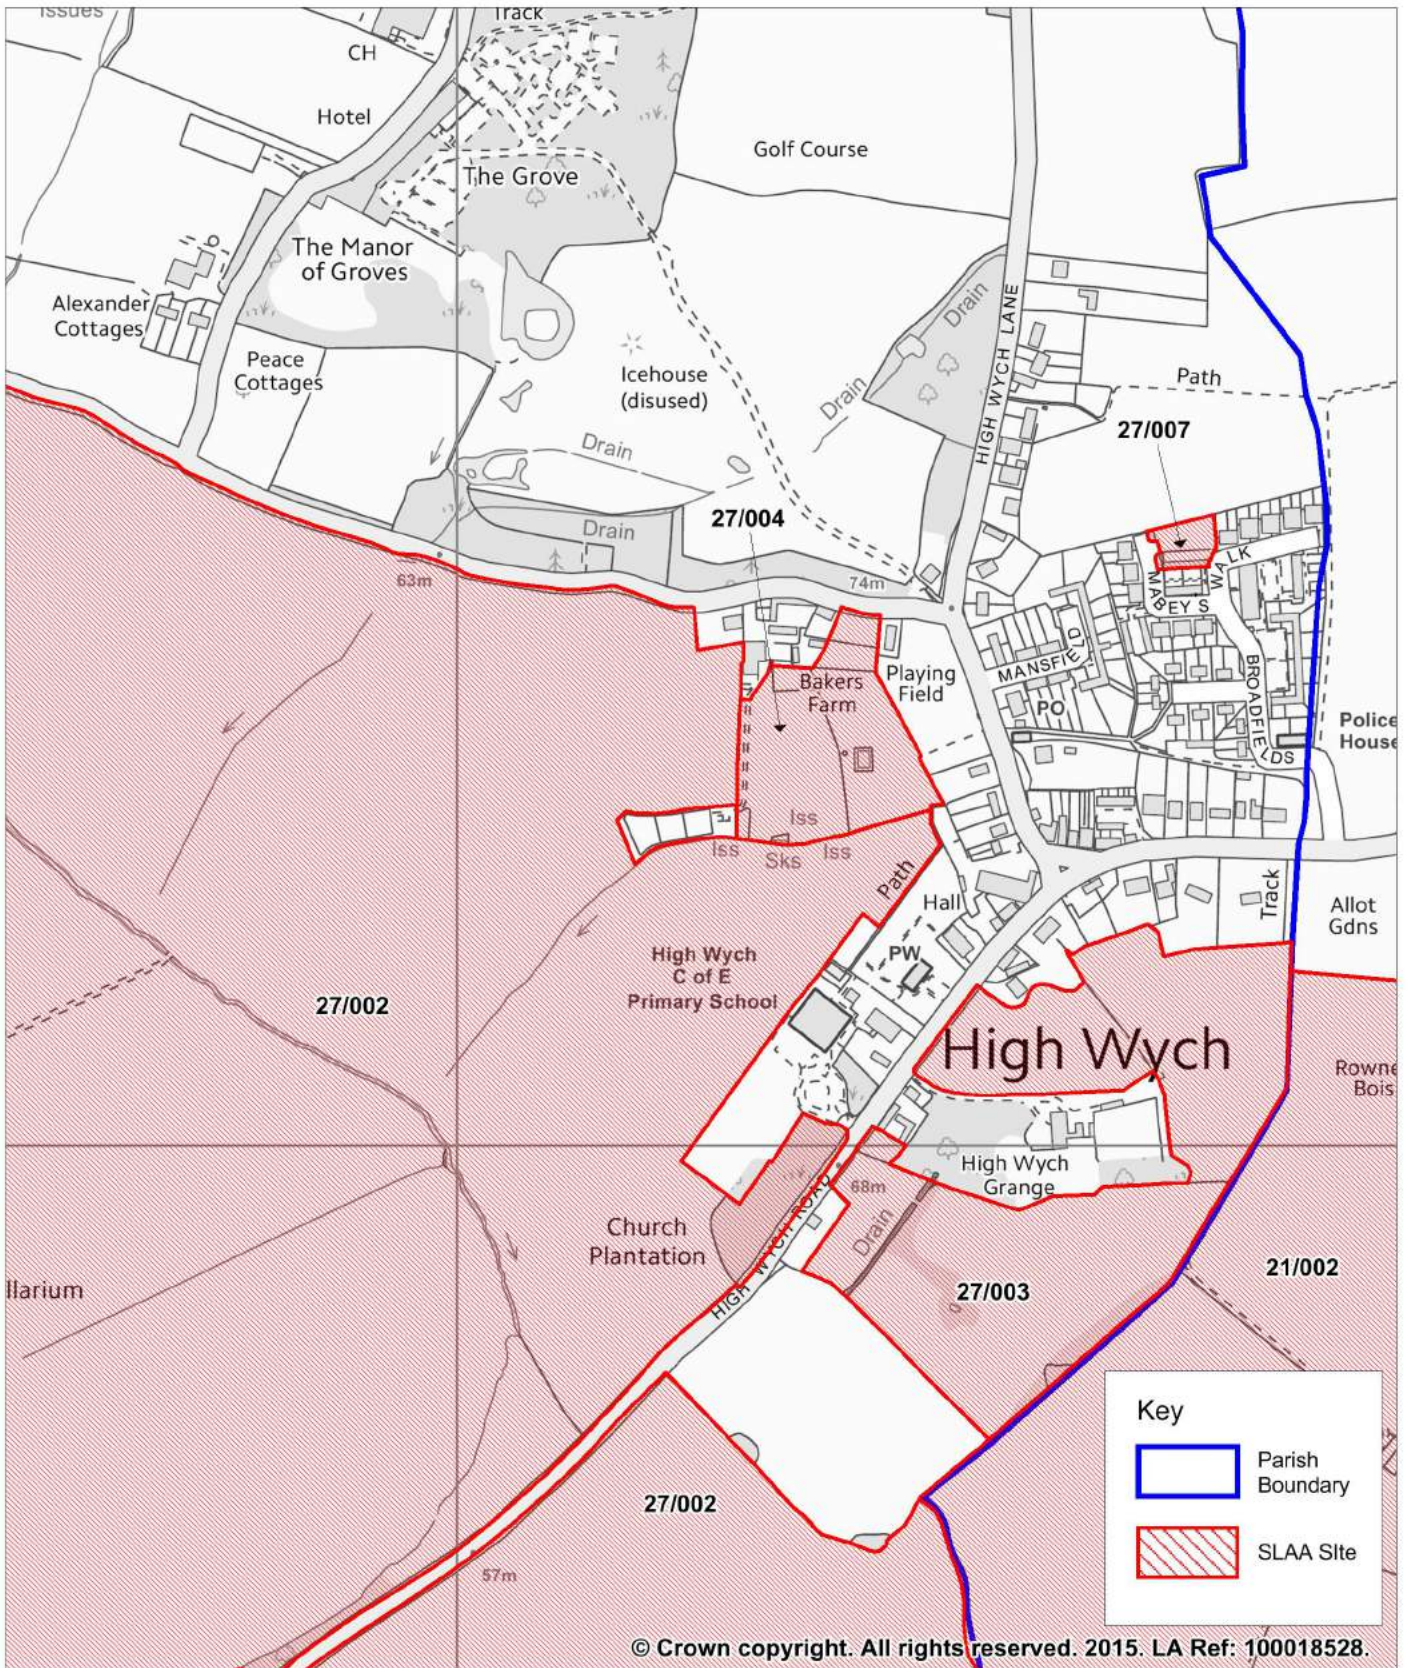

SLAA Sites: High Wych Parish (27)