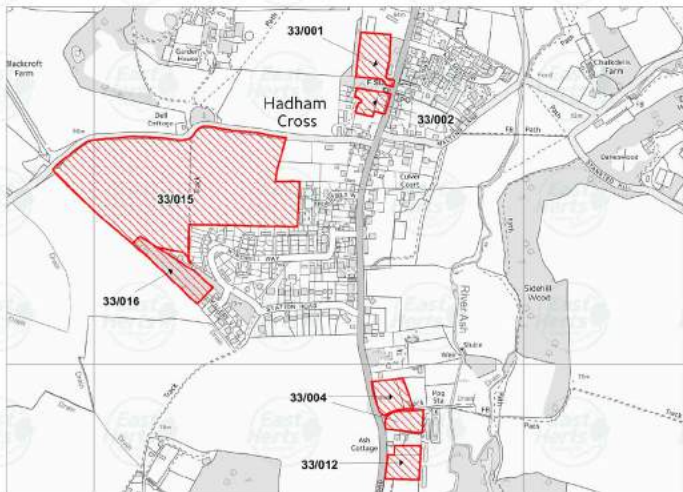

SLAA Sites: Much Hadham Parish

(33)