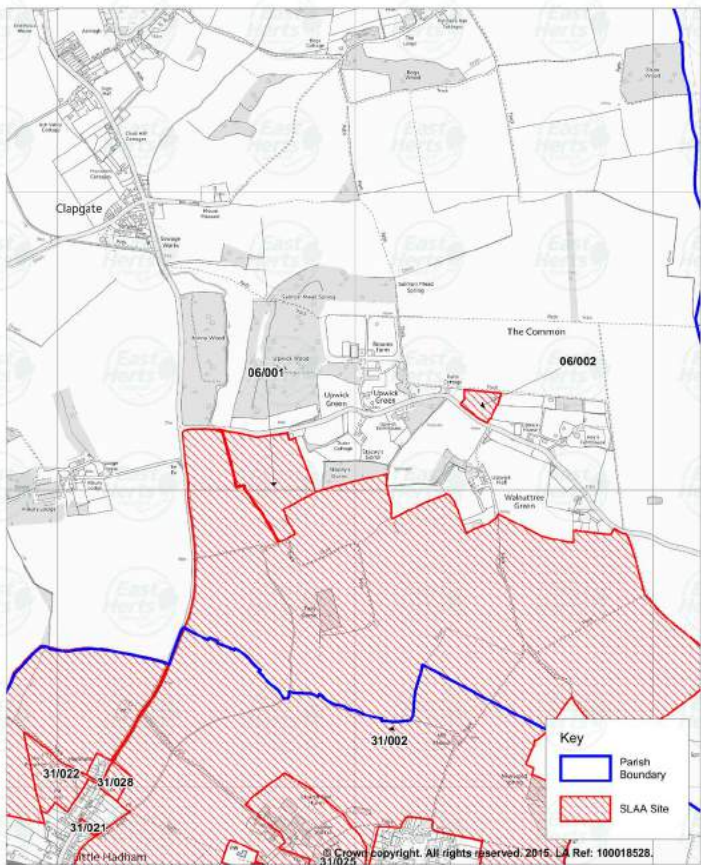

SLAA Sites: Albury Parish

ESSENTIAL REFERENCE PAPER 'D'

(06)

SLAA Sites: Anstey Parish (07)

SLAA Sites: Ardeley Parish (08)

SLAA Sites: Aspenden Parish (09)

SLAA Sites: Aston Parish (10)

SLAA Sites: Aston Parish (10)

SLAA Sites: Bayford Parish (11)

SLAA Sites: Bayford Parish (11)

SLAA Sites: Bengoe Rural Parish (12)

SLAA Sites: Benington Parish (13)

SLAA Sites: Benington Parish (13)

SLAA Sites: Benington Parish (13)

SLAA Sites: Braughing Parish (15)

SLAA Sites: Thorley Parish (41)

SLAA Sites: Thorley Parish (41)

SLAA Sites: Thundridge Parish (42)

SLAA Sites: Thundridge Parish (42)

SLAA Sites: Thundridge Parish (42)

SLAA Sites: Thundridge Parish (42)

SLAA Sites: Walkern Parish (43)

SLAA Sites: Walkern Parish (43)

SLAA Sites: Wareside Parish (44)

SLAA Sites: Wareside Parish (44)

SLAA Sites: Watton-at-Stone Parish (45)

SLAA Sites: Westmill Parish (46)

SLAA Sites: Widford Parish (47)

SLAA Sites: Widford Parish (47)