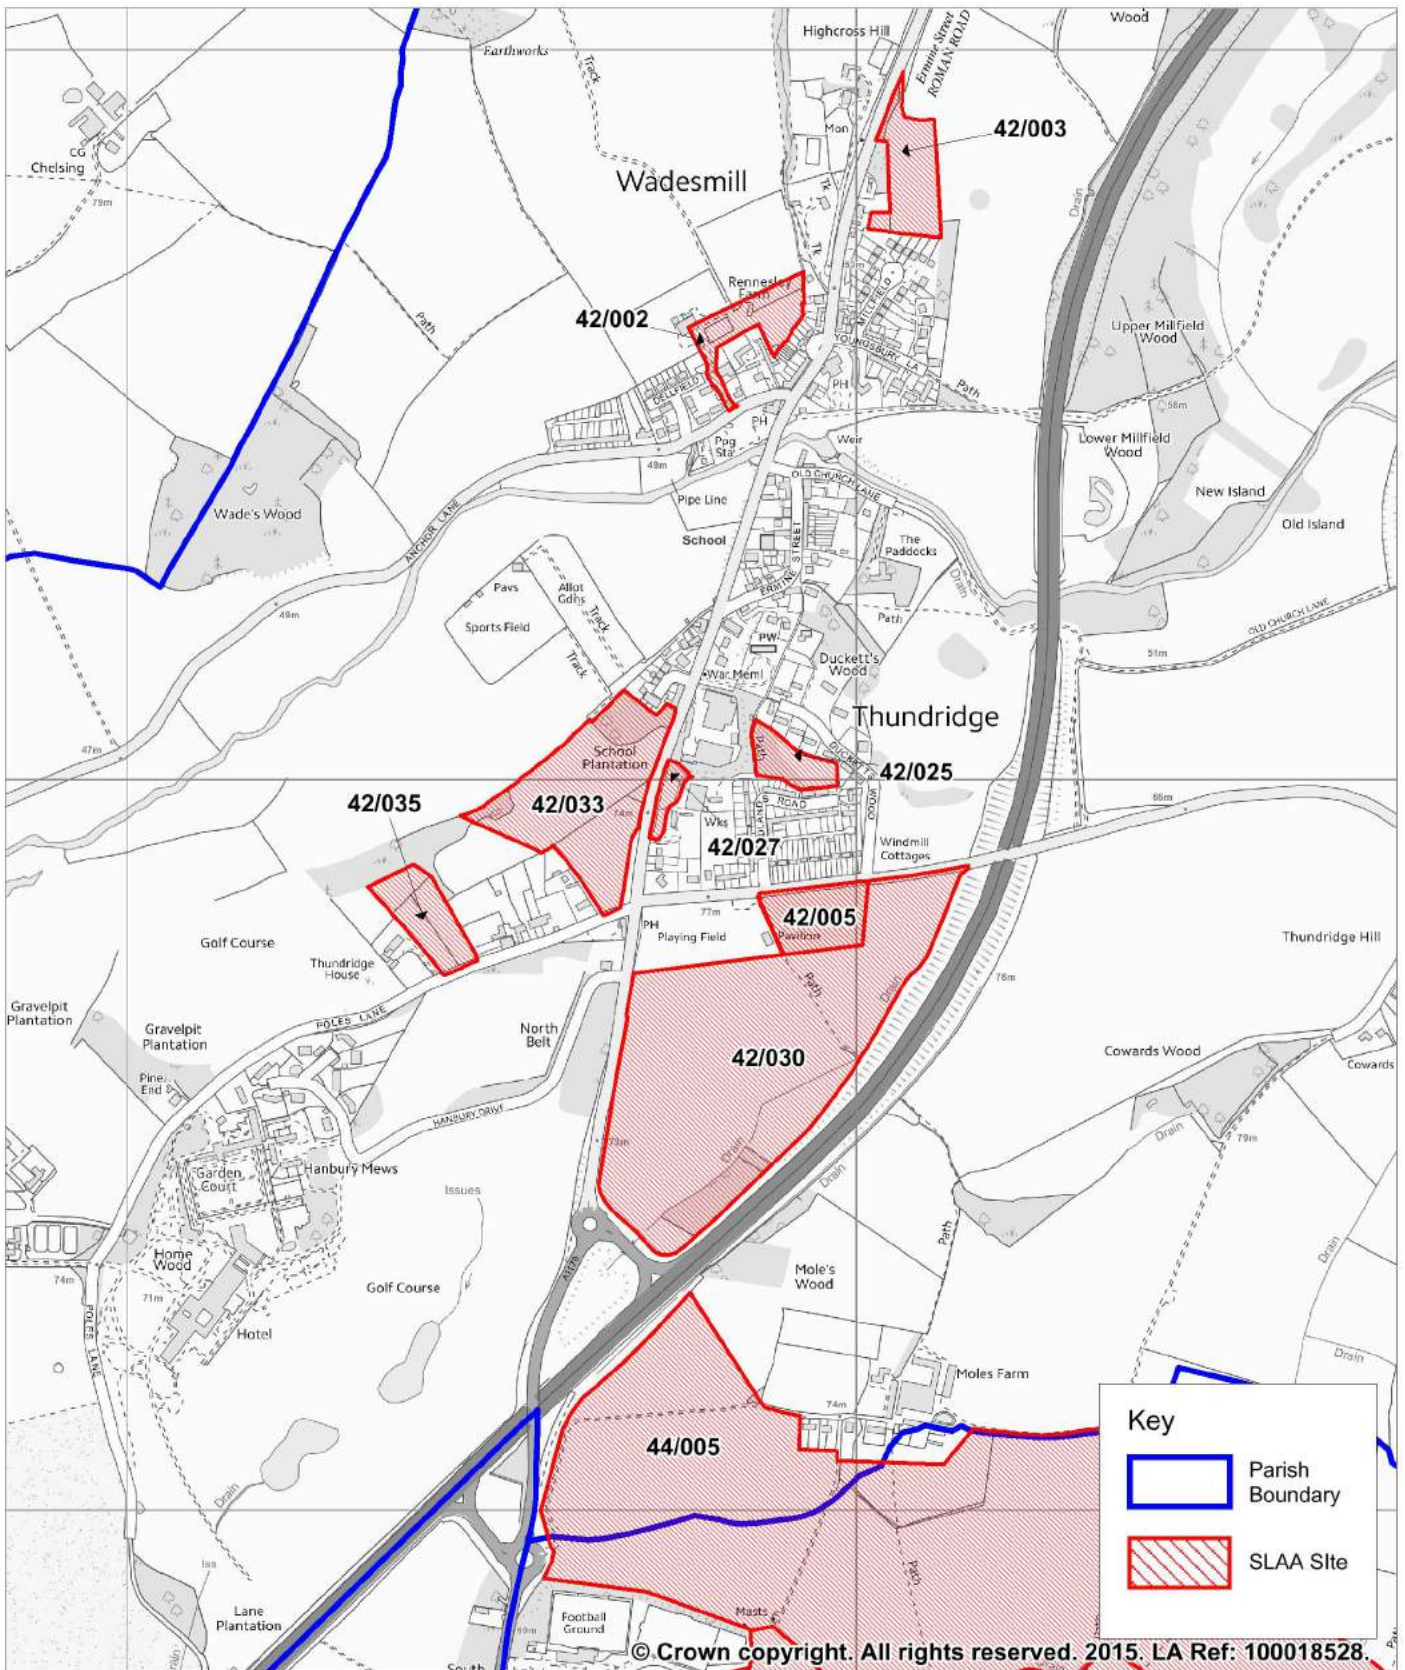

SLAA Sites: Thundridge Parish (42)