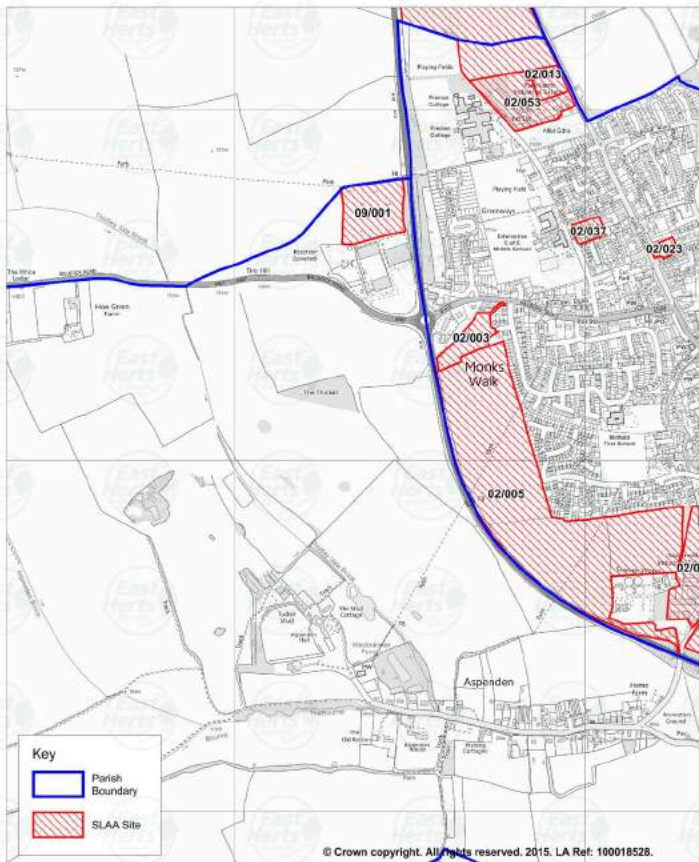

SLAA Sites: Albury Parish

ESSENTIAL REFERENCE PAPER 'D'

(06)

SLAA Sites: Anstey Parish (07)

SLAA Sites: Ardeley Parish (08)

SLAA Sites: Aspenden Parish (09)

SLAA Sites: Aston Parish (10)

SLAA Sites: Aston Parish (10)

SLAA Sites: Bayford Parish (11)

SLAA Sites: Bayford Parish (11)

SLAA Sites: Bengoe Rural Parish (12)

SLAA Sites: Benington Parish (13)

SLAA Sites: Benington Parish (13)

SLAA Sites: Benington Parish (13)

SLAA Sites: Braughing Parish (15)

SLAA Sites: Thorley Parish (41)

SLAA Sites: Thorley Parish (41)

SLAA Sites: Thundridge Parish (42)

SLAA Sites: Thundridge Parish (42)

SLAA Sites: Thundridge Parish (42)

SLAA Sites: Thundridge Parish (42)

SLAA Sites: Walkern Parish (43)

SLAA Sites: Walkern Parish (43)

SLAA Sites: Wareside Parish (44)

SLAA Sites: Wareside Parish (44)

SLAA Sites: Watton-at-Stone Parish (45)

SLAA Sites: Westmill Parish (46)

SLAA Sites: Widford Parish (47)

SLAA Sites: Widford Parish (47)