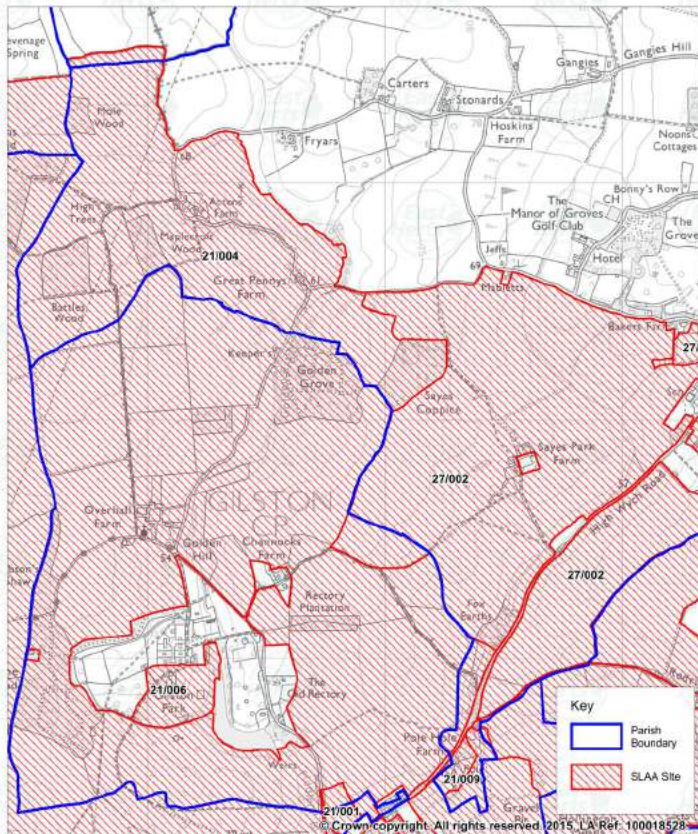

SLAA Sites: Albury Parish

ESSENTIAL REFERENCE PAPER 'D'

(06)

SLAA Sites: Anstey Parish (07)

SLAA Sites: Ardeley Parish (08)

SLAA Sites: Aspenden Parish (09)

SLAA Sites: Aston Parish (10)

SLAA Sites: Aston Parish (10)

SLAA Sites: Hertford Heath Parish

(25)

SLAA Sites: Hertingfordbury Parish (26)

SLAA Sites: Hertingfordbury Parish (26)

SLAA Sites: High Wych Parish (27)

SLAA Sites: High Wych Parish (27)

SLAA Sites: High Wych Parish (27)

SLAA Sites: Hornead Parish (28)

SLAA Sites: Hunsdon Parish (29)

SLAA Sites: Hunsdon Parish (29)

SLAA Sites: Little Berkhamsted Parish (30)

SLAA Sites: Little Hadham Parish (31)

SLAA Sites: Little Hadham Parish (31)