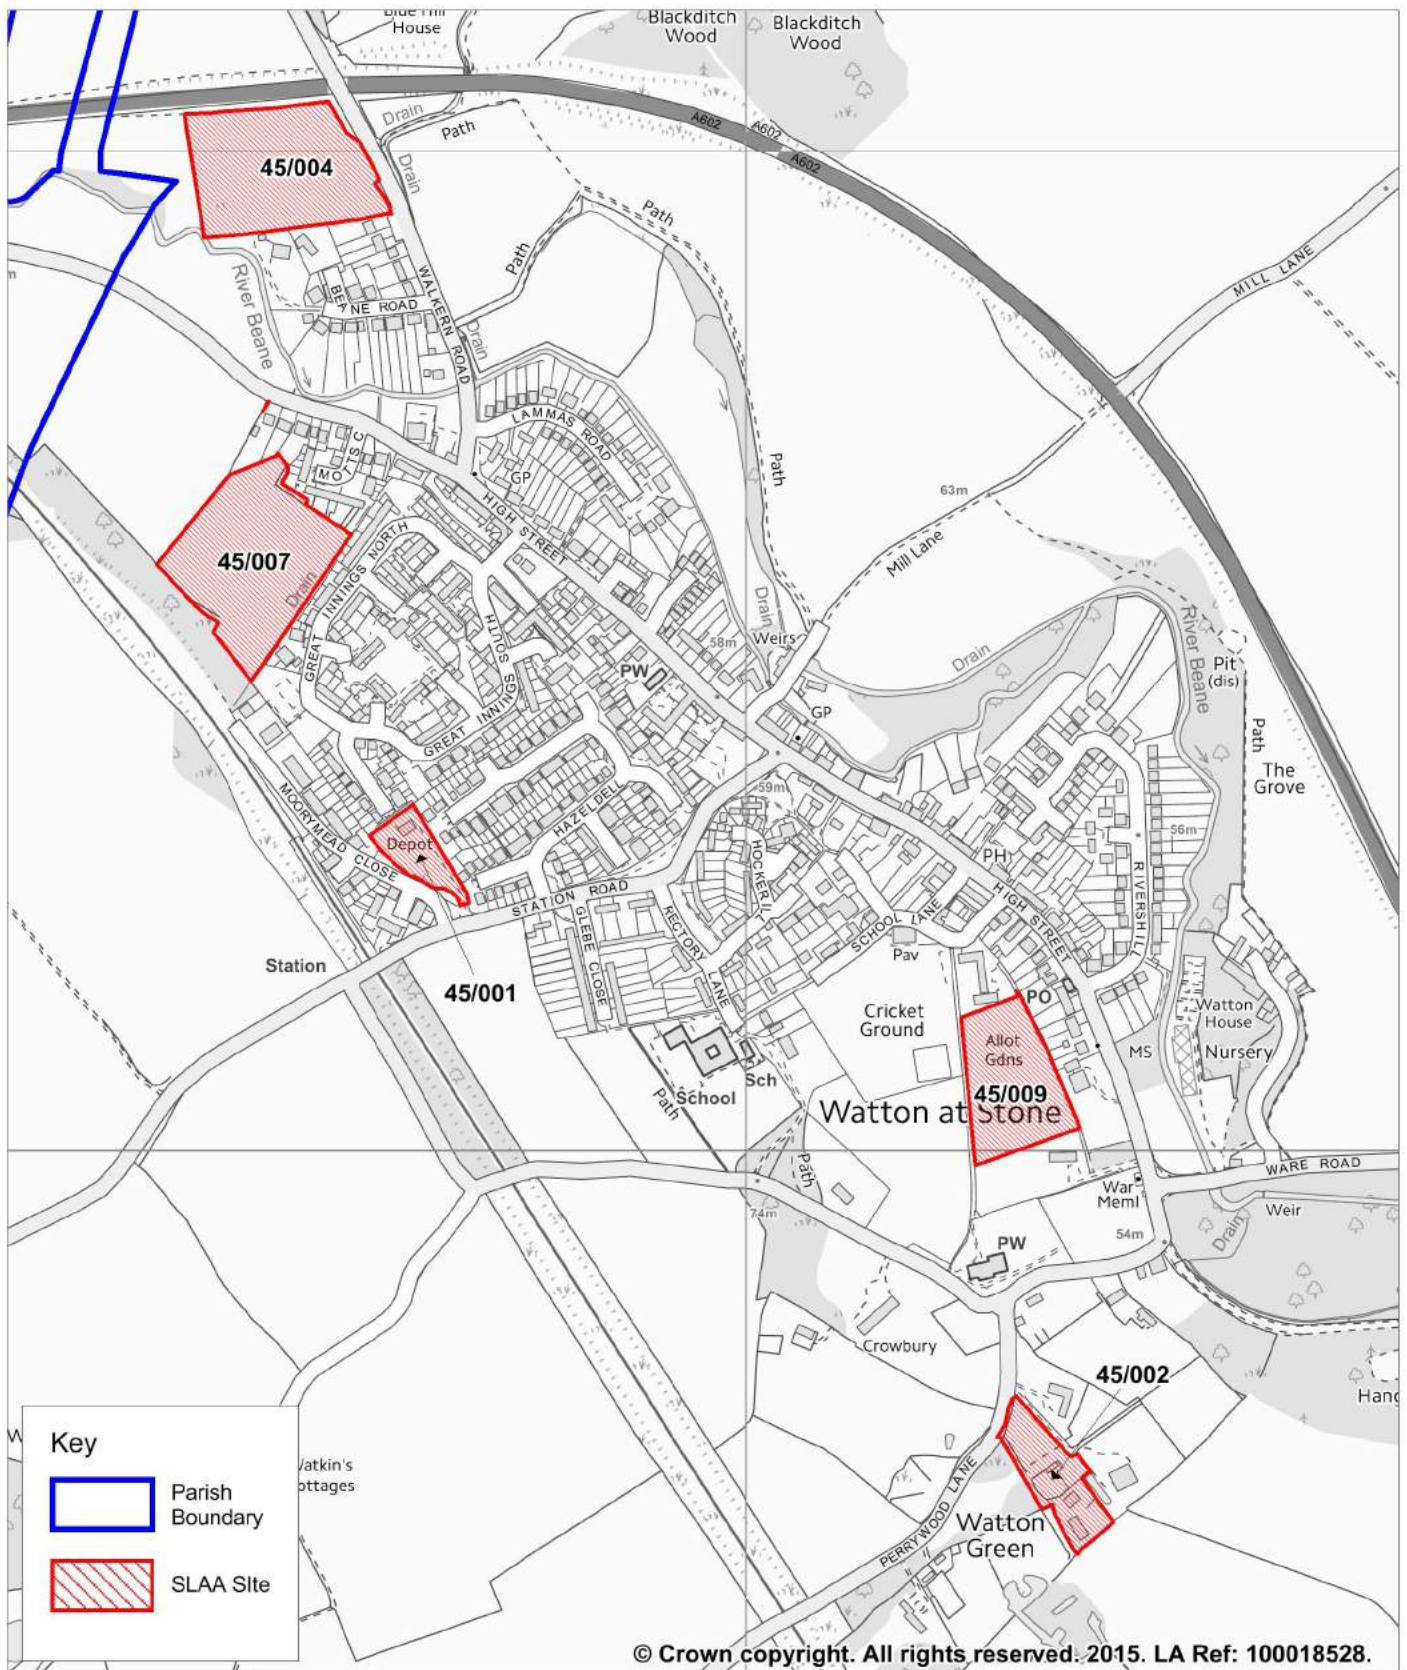

SLAA Sites: Watton-at-Stone Parish (45)